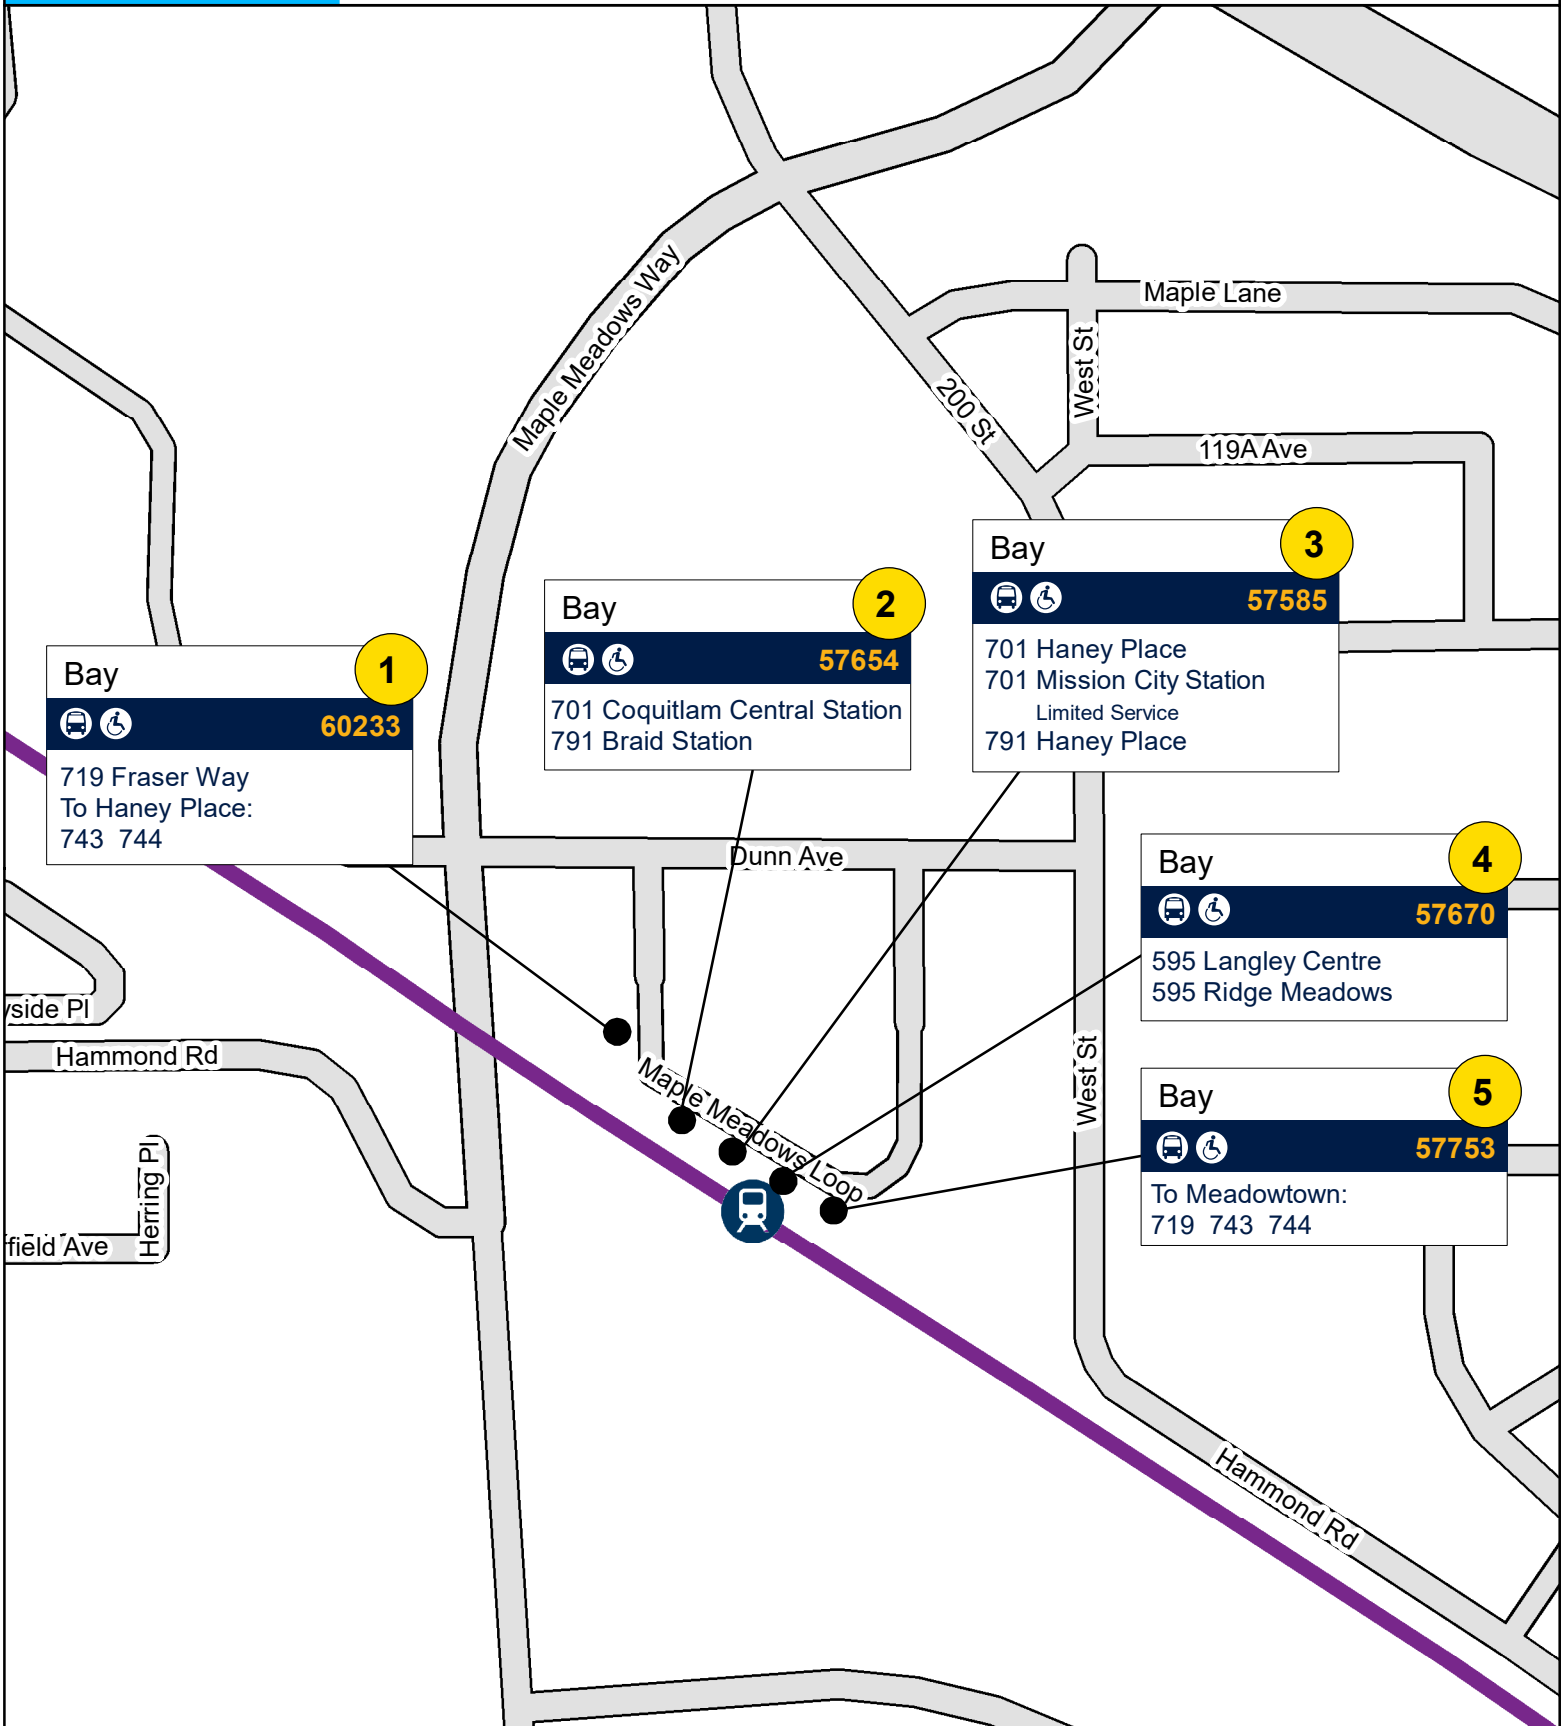

Maple Meadows Station

20010 Dunn Avenue, Maple Ridge, BC

January 2020

Bay 1
 60233
 719 Fraser Way
 To Haney Place:
 743 744

Bay 2
 57654
 701 Coquitlam Central Station
 791 Braid Station

Bay 3
 57585
 701 Haney Place
 701 Mission City Station
 Limited Service
 791 Haney Place

Bay 4
 57670
 595 Langley Centre
 595 Ridge Meadows

Bay 5
 57753
 To Meadowtown:
 719 743 744