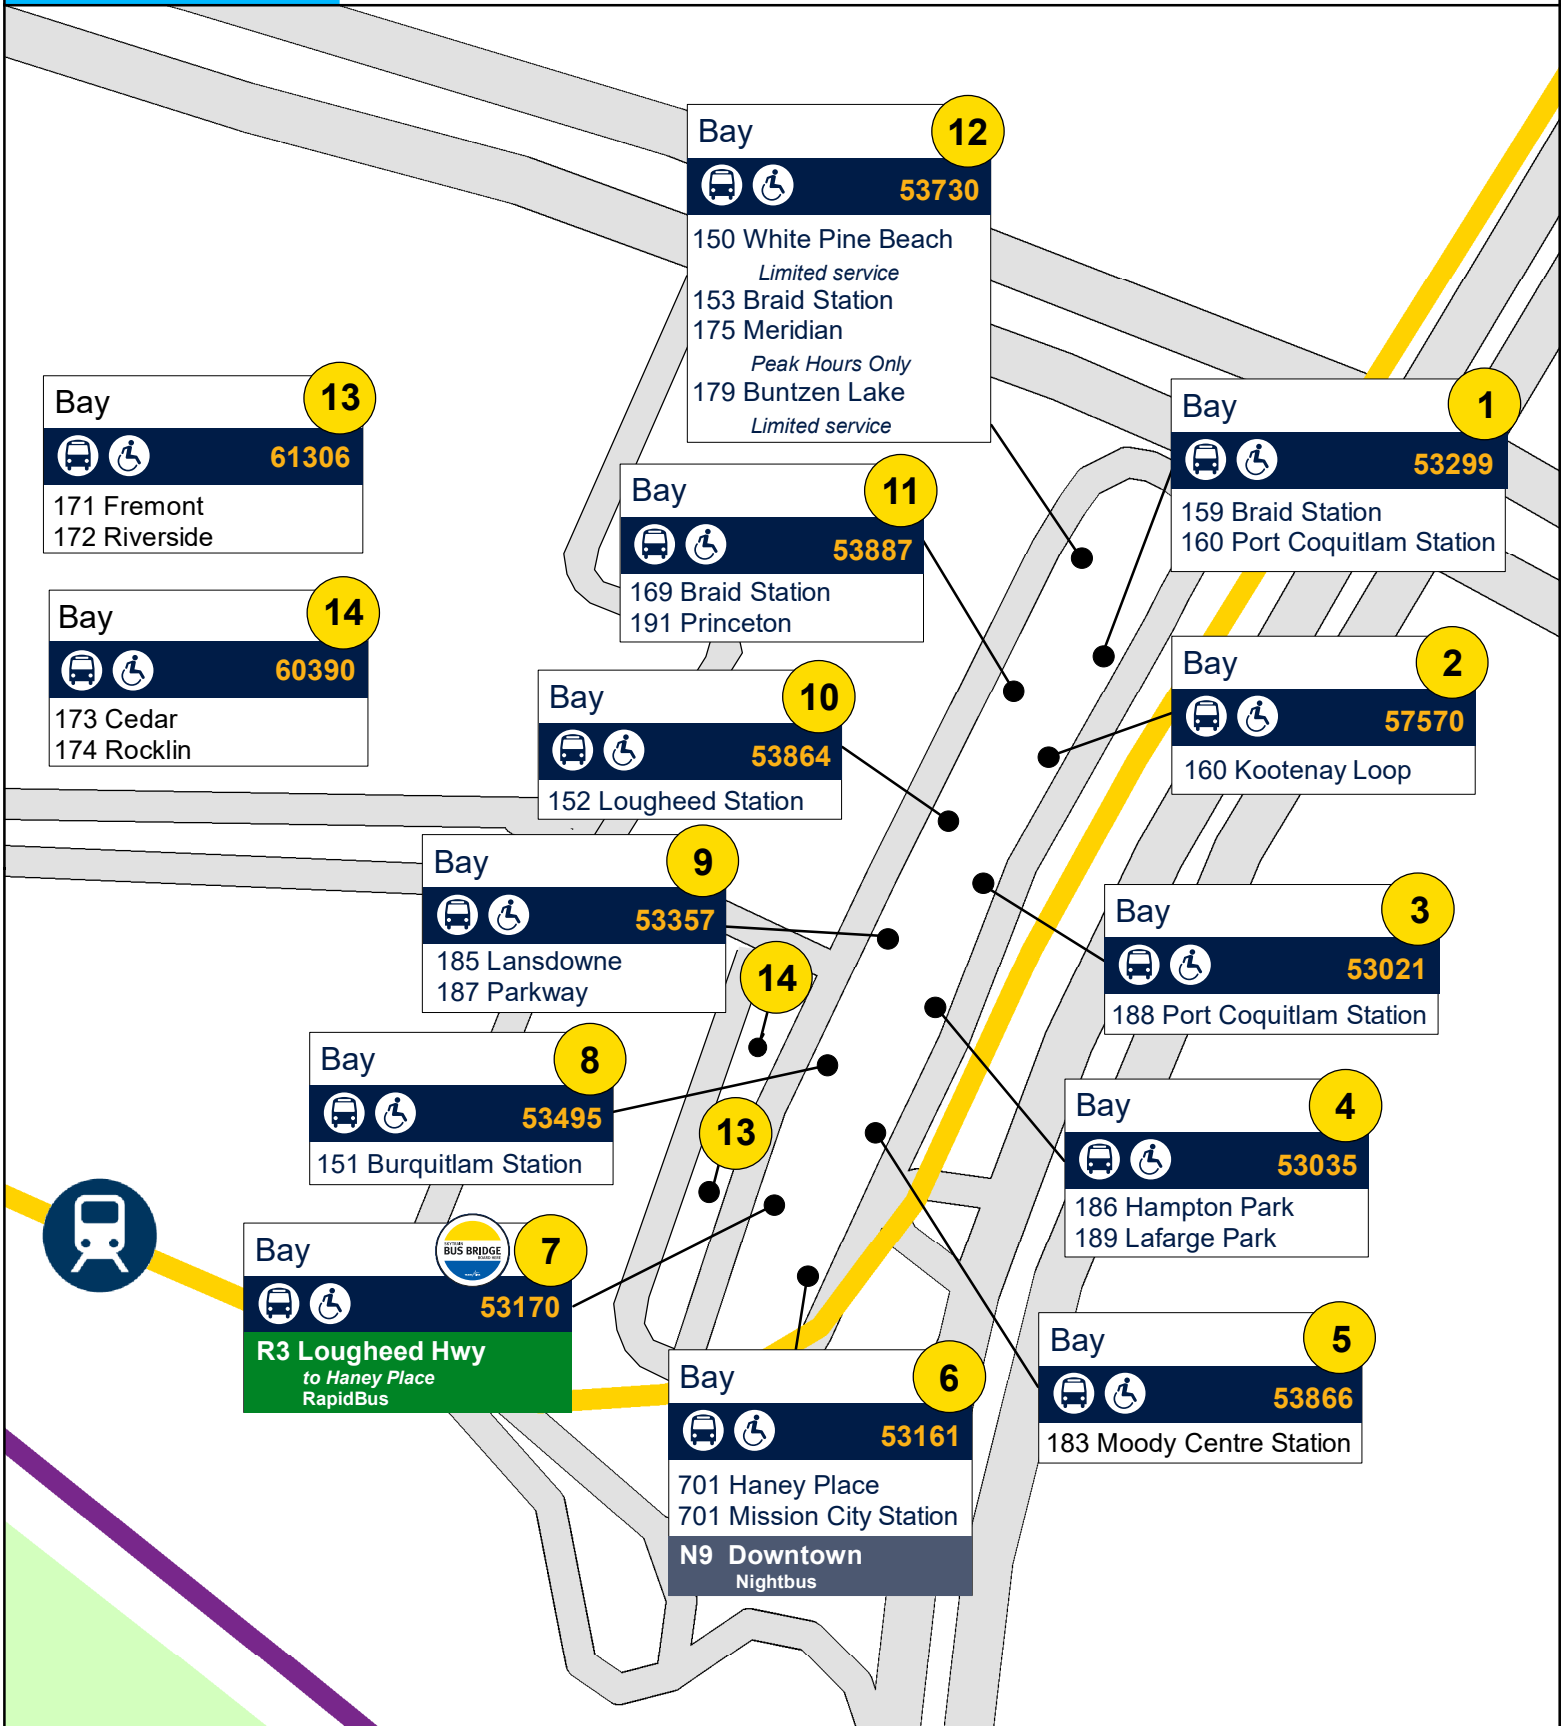

# Coquitlam Central Station

2900 Barnet Hwy, Coquitlam, BC

February 2020

**Bay 12**  
 53730  
 150 White Pine Beach  
*Limited service*  
 153 Braid Station  
 175 Meridian  
*Peak Hours Only*  
 179 Buntzen Lake  
*Limited service*

**Bay 1**  
 53299  
 159 Braid Station  
 160 Port Coquitlam Station

**Bay 13**  
 61306  
 171 Fremont  
 172 Riverside

**Bay 11**  
 53887  
 169 Braid Station  
 191 Princeton

**Bay 2**  
 57570  
 160 Kootenay Loop

**Bay 14**  
 60390  
 173 Cedar  
 174 Rocklin

**Bay 10**  
 53864  
 152 Lougheed Station

**Bay 9**  
 53357  
 185 Lansdowne  
 187 Parkway

**Bay 3**  
 53021  
 188 Port Coquitlam Station

**Bay 8**  
 53495  
 151 Burquitlam Station

**Bay 4**  
 53035  
 186 Hampton Park  
 189 Lafarge Park

**Bay 7**  
 53170  
 R3 Lougheed Hwy  
 to Haney Place  
 RapidBus

**Bay 6**  
 53161  
 701 Haney Place  
 701 Mission City Station  
 N9 Downtown  
 Nightbus