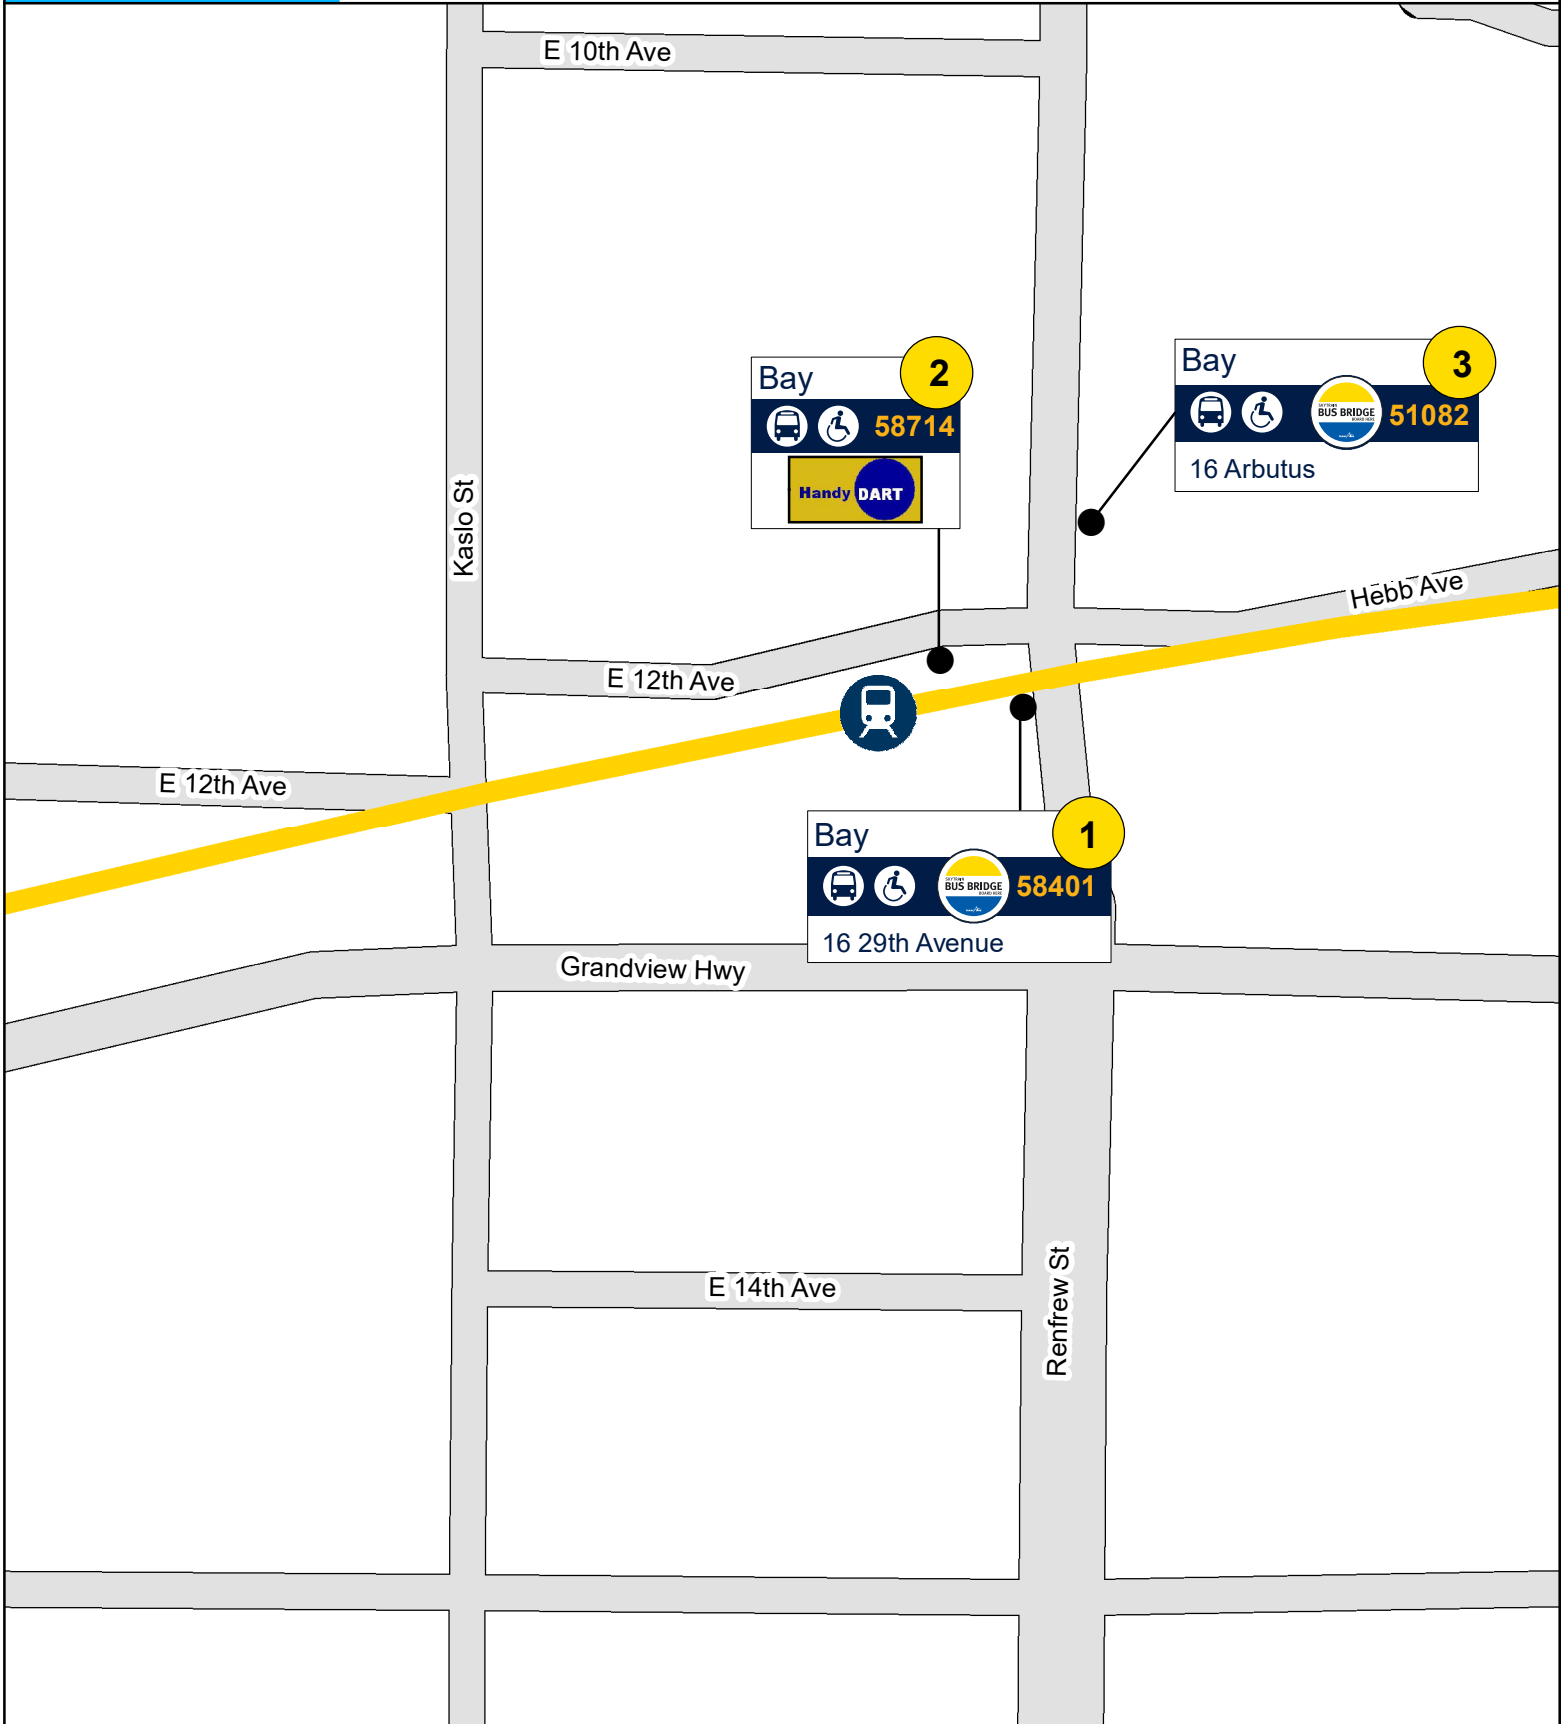

# Renfrew Station

Renfrew St and E 12th Ave, Vancouver, BC

June 2020

**Bay 2**

Icons: Bus, Wheelchair

**58714**

**Handy DART**

**Bay 3**

Icons: Bus, Wheelchair

**BUS BRIDGE**

**51082**

16 Arbutus

**Bay 1**

Icons: Bus, Wheelchair

**BUS BRIDGE**

**58401**

16 29th Avenue