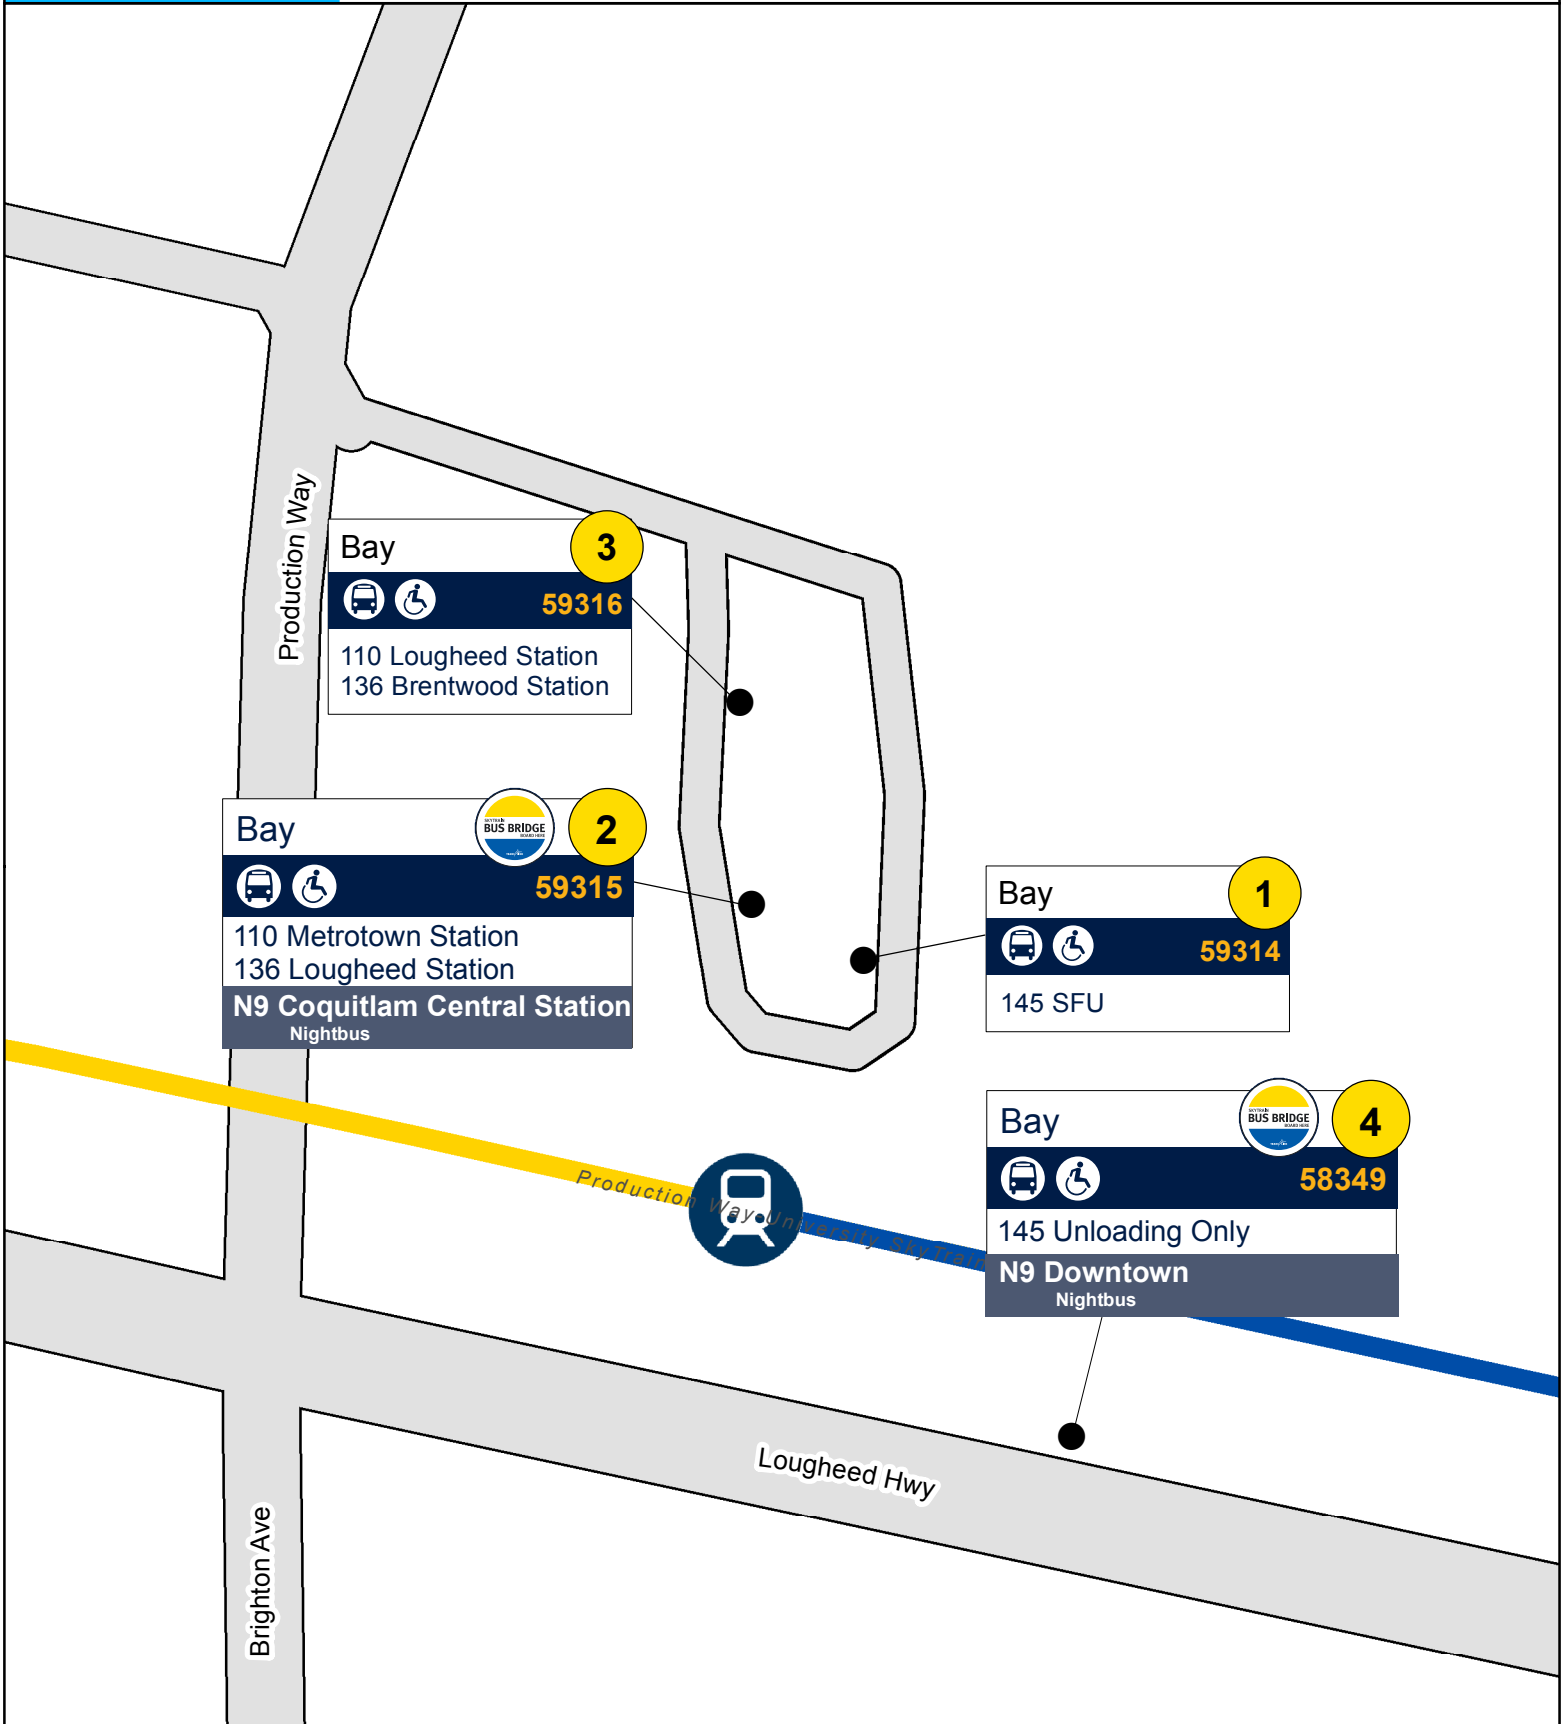

Production Way-University Station

3298 Producton Way, Burnaby, BC

April 2018

Bay 3

59316

110 Lougheed Station
136 Brentwood Station

Bay 2

59315

110 Metrotown Station
136 Lougheed Station
N9 Coquitlam Central Station
Nightbus

Bay 1

59314

145 SFU

Bay 4

58349

145 Unloading Only
N9 Downtown
Nightbus