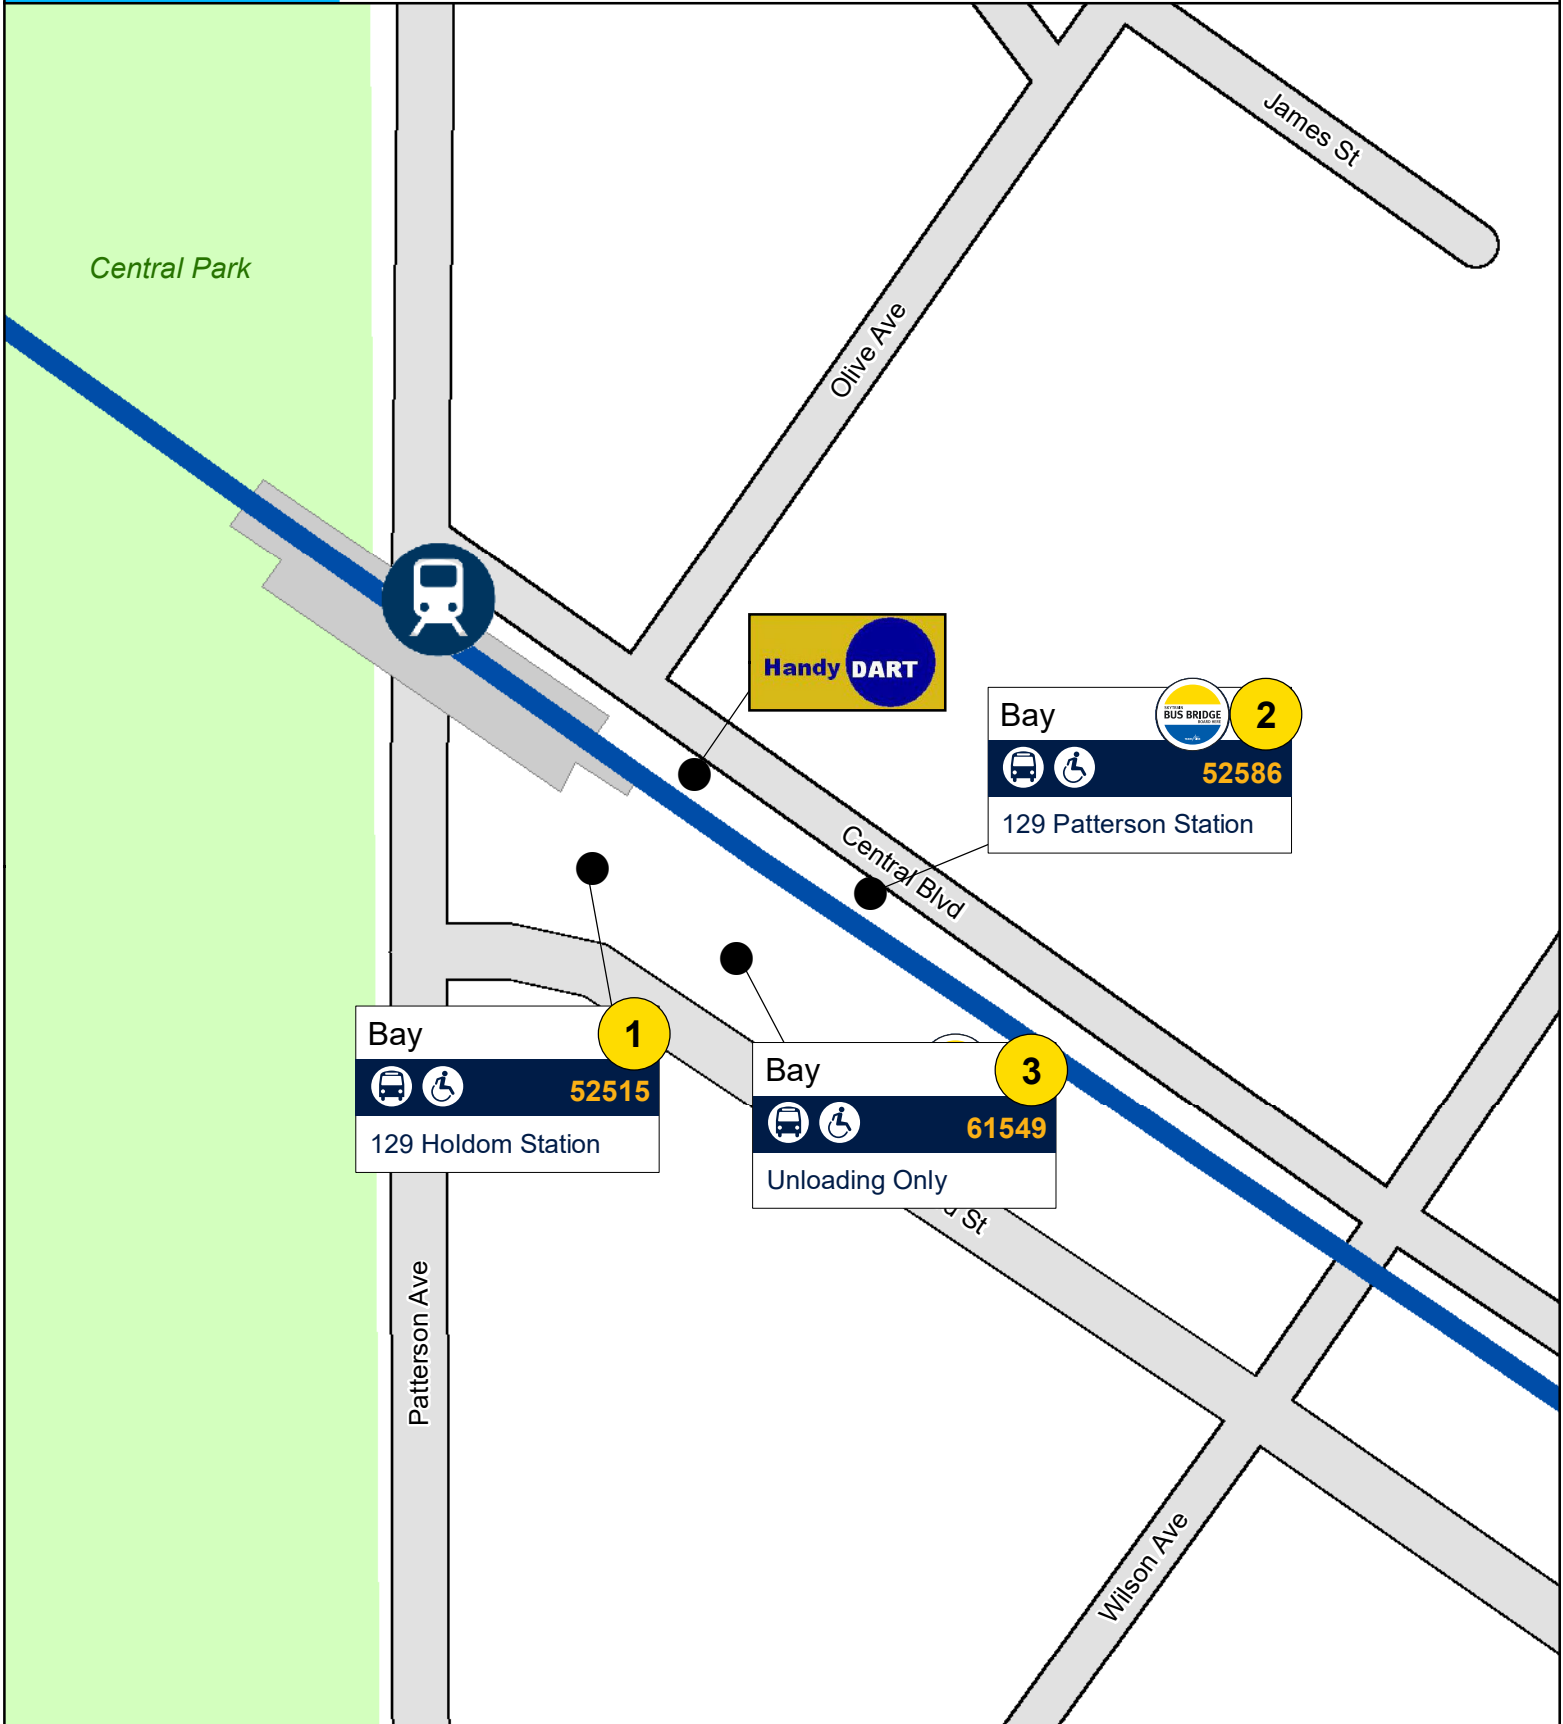

Patterson Station

4101 Beresford St, Burnaby, BC

May 2020

Handy DART

Bay  **2**

  **52586**

129 Patterson Station

Bay **1**

  **52515**

129 Holdom Station

Bay **3**

  **61549**

Unloading Only