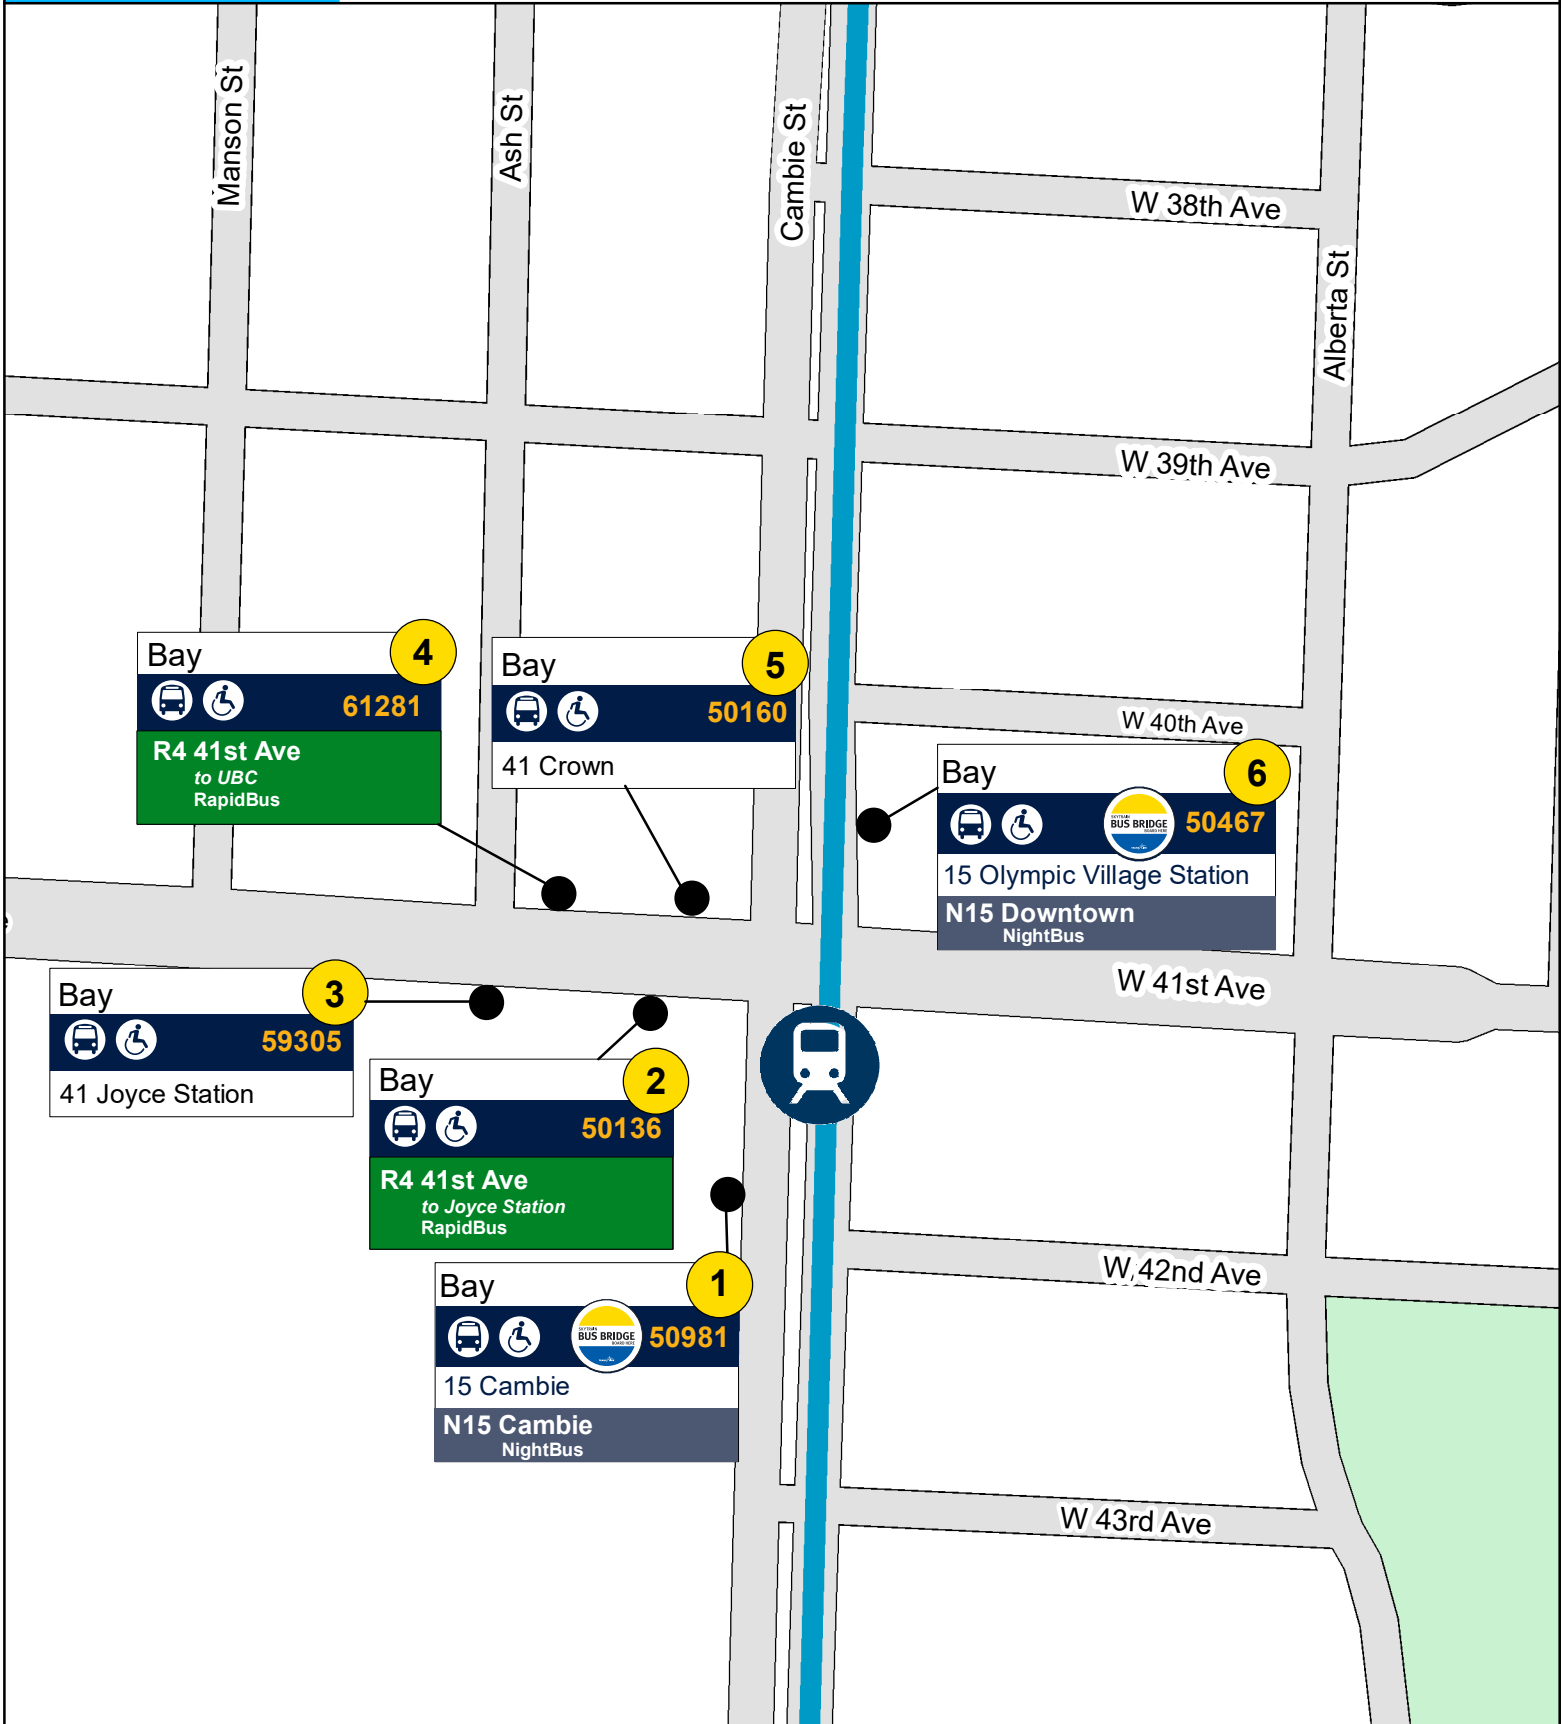

Oakridge - 41st Station

Oakridge St and 41st Ave, Vancouver, BC

January 2020

Bay 4

61281

R4 41st Ave to UBC RapidBus

Bay 5

50160

41 Crown

Bay 6

50467

15 Olympic Village Station
N15 Downtown NightBus

Bay 3

59305

41 Joyce Station

Bay 2

50136

R4 41st Ave to Joyce Station RapidBus

Bay 1

50981

15 Cambie
N15 Cambie NightBus