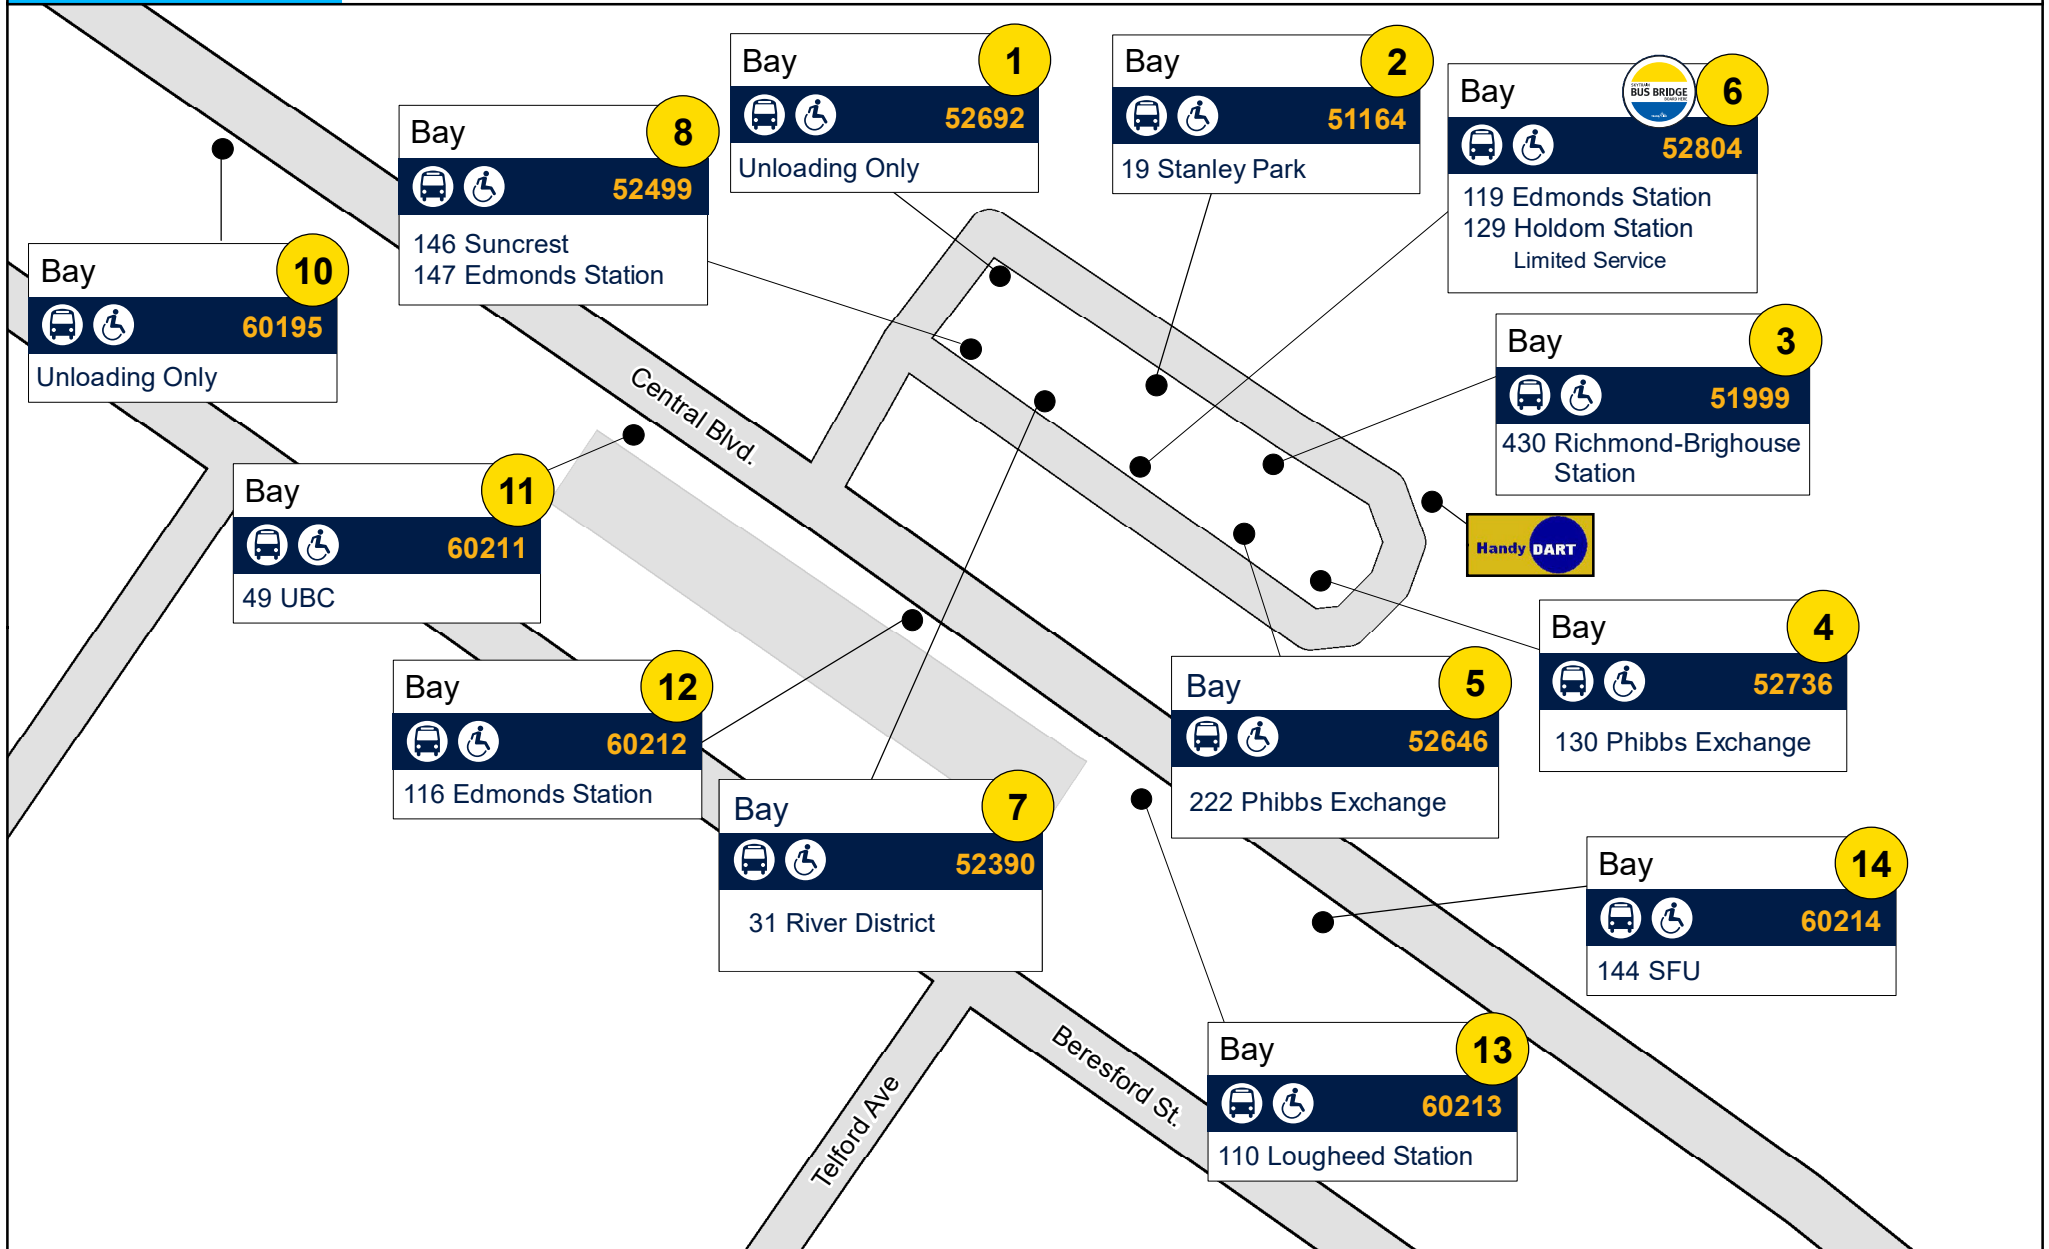

# Metrotown Station

4401 Beresford St, Burnaby, BC

September 2021

**Bay 10**

60195

Unloading Only

**Bay 8**

52499

146 Suncrest  
147 Edmonds Station

**Bay 1**

52692

Unloading Only

**Bay 2**

51164

19 Stanley Park

**Bay 6**

**Bay 12**

60212

116 Edmonds Station

**Bay 5**

52646

222 Phibbs Exchange

**Bay 4**

52736

60213

110 Lougheed Station