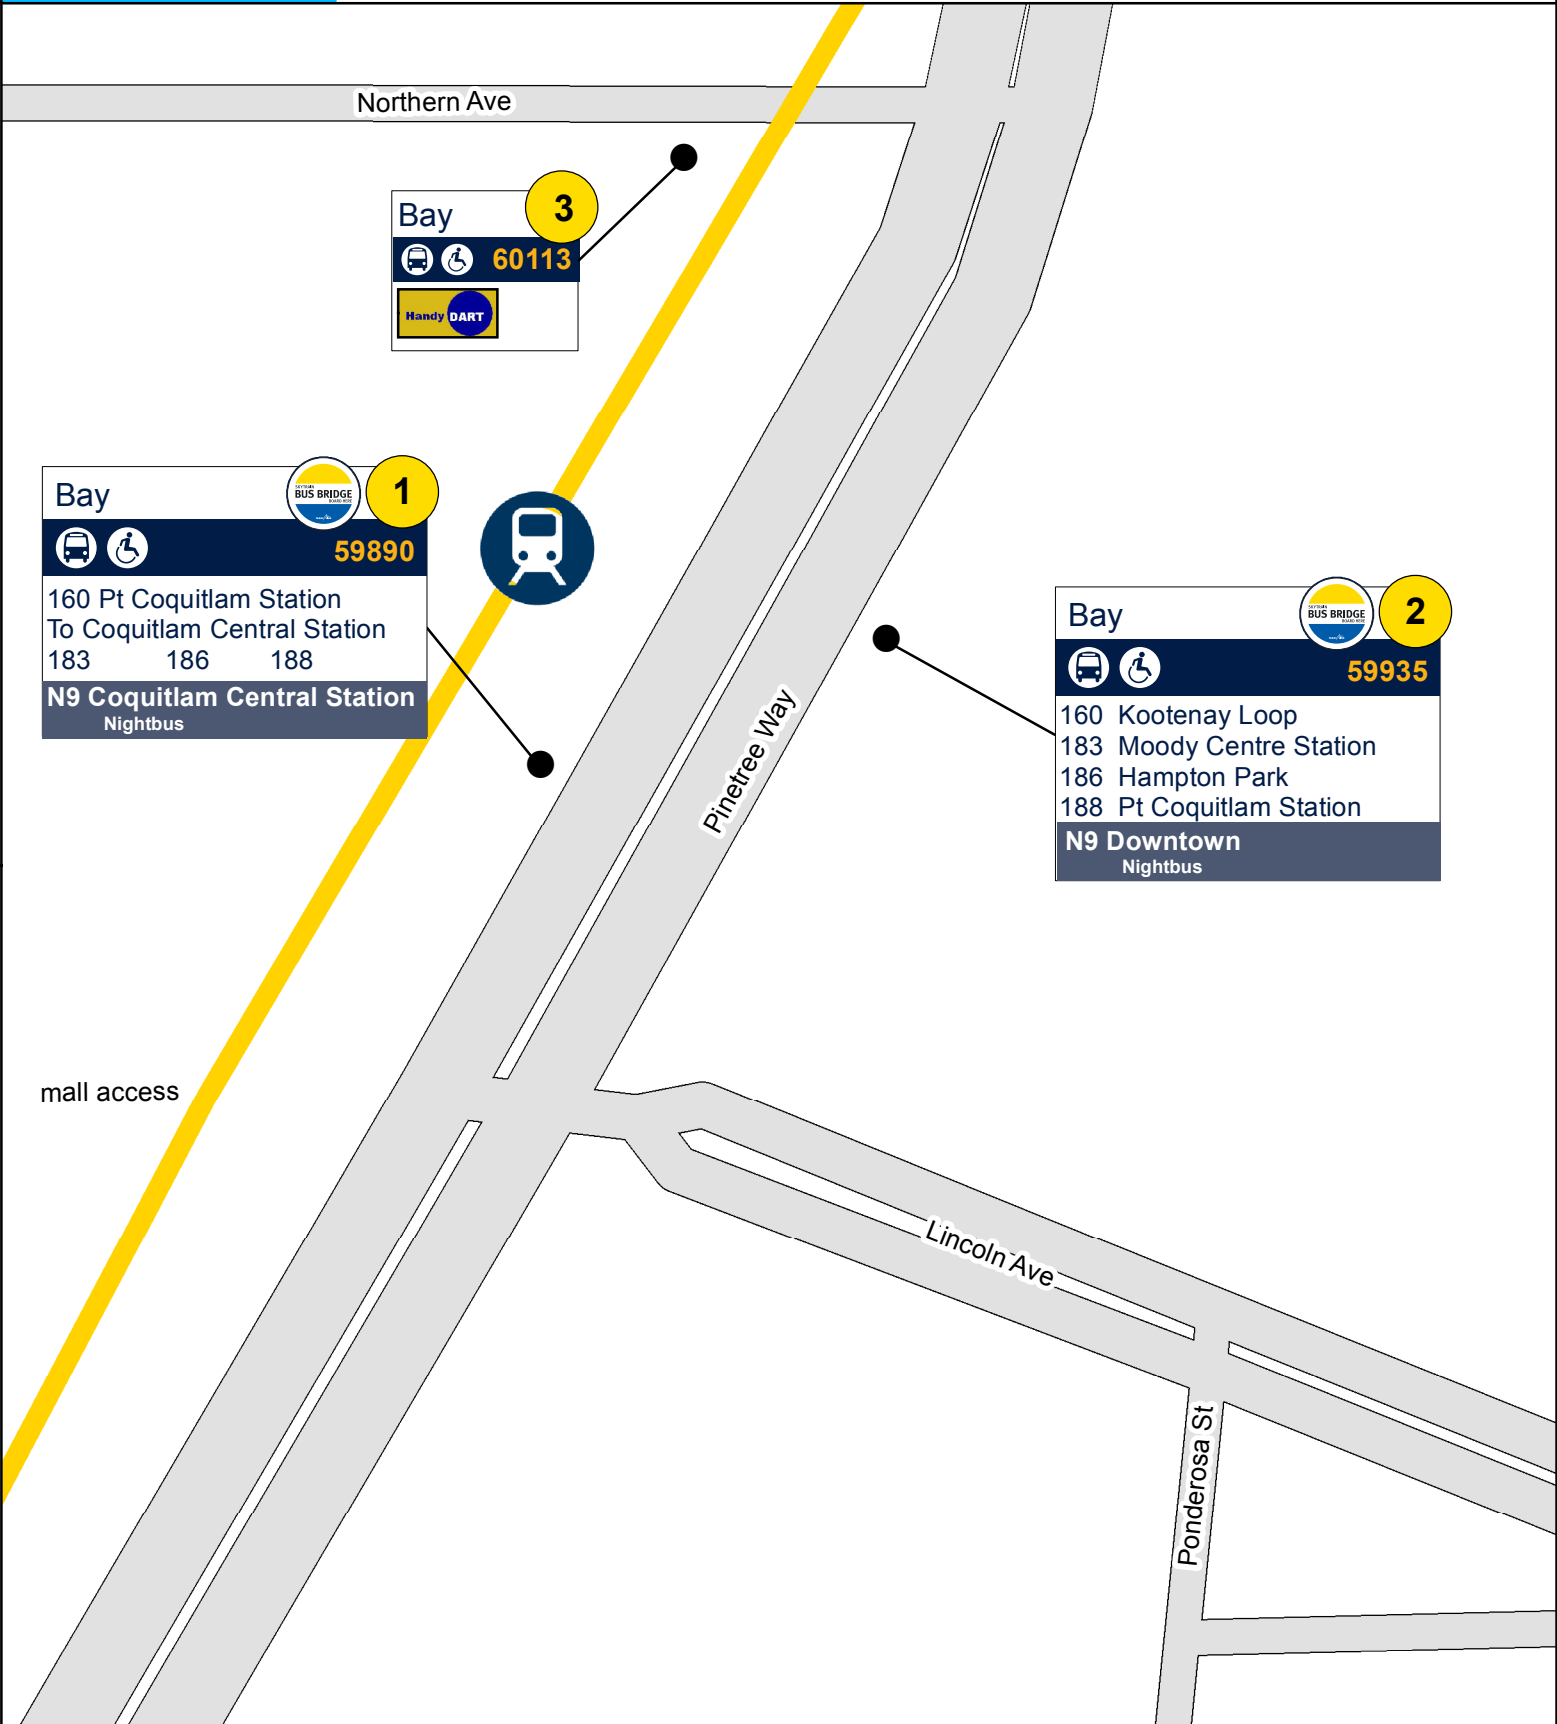

# Lincoln Station

1140 Pinetree Way, Coquitlam, BC

September 2018

**Bay 3**

60113

Handy DART

**Bay 1**

59890

160 Pt Coquitlam Station  
To Coquitlam Central Station

183 186 188

N9 Coquitlam Central Station  
Nightbus

**Bay 2**

59935

160 Kootenay Loop  
183 Moody Centre Station  
186 Hampton Park  
188 Pt Coquitlam Station

N9 Downtown  
Nightbus

mall access