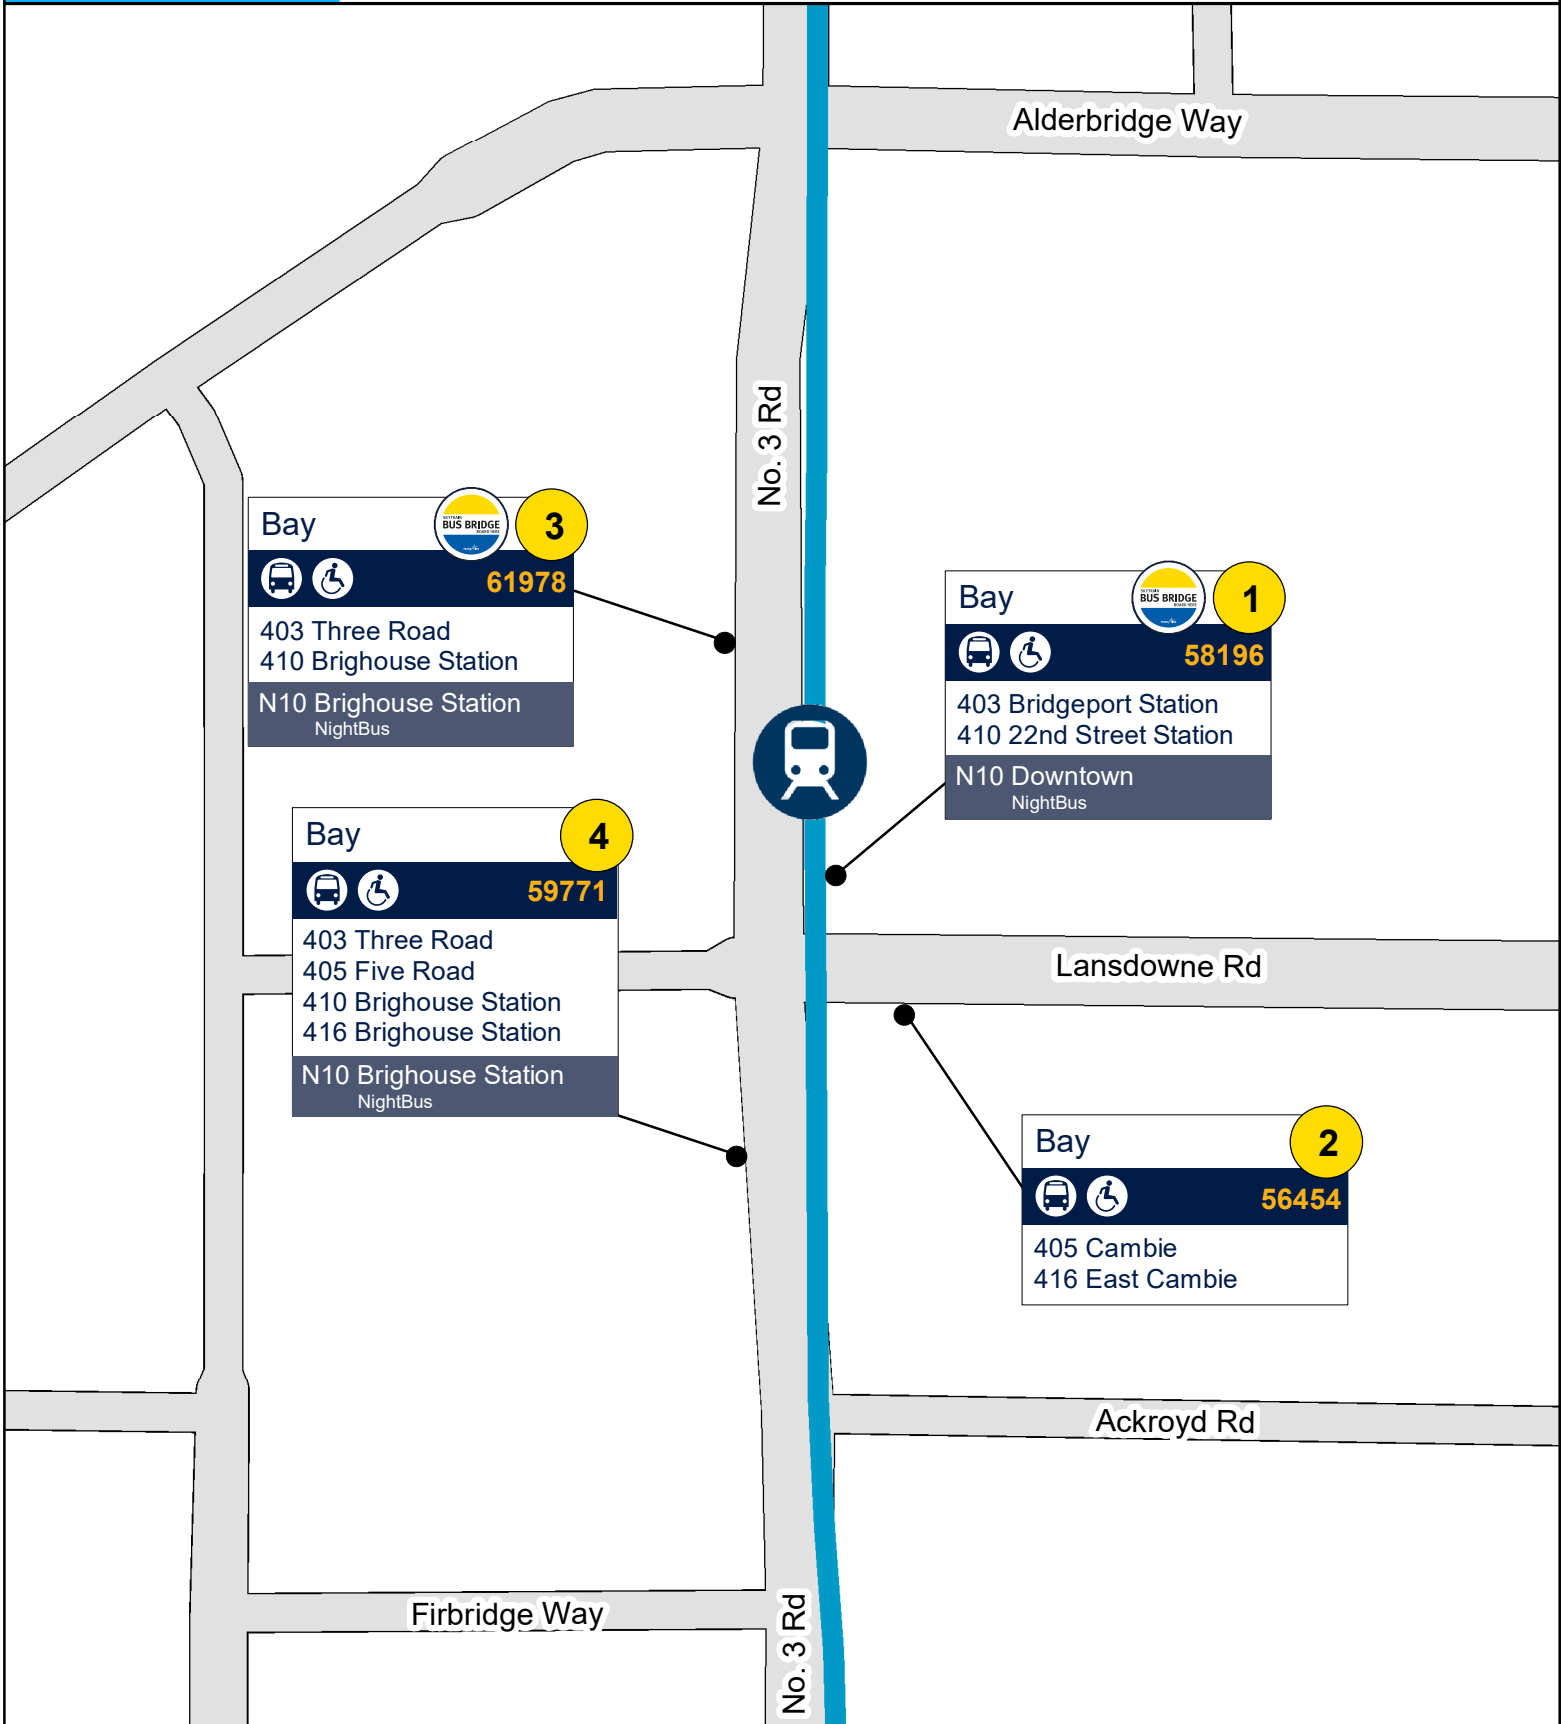

# Lansdowne Station

5400 No. 3 Rd, Richmond, BC

May 2019

**Bay 3**

**61978**

403 Three Road  
410 Brighthouse Station

N10 Brighthouse Station  
NightBus

**Bay 1**

**58196**

403 Bridgeport Station  
410 22nd Street Station

N10 Downtown  
NightBus

**Bay 4**

**59771**

403 Three Road  
405 Five Road  
410 Brighthouse Station  
416 Brighthouse Station

N10 Brighthouse Station  
NightBus

**Bay 2**

**56454**

405 Cambie  
416 East Cambie