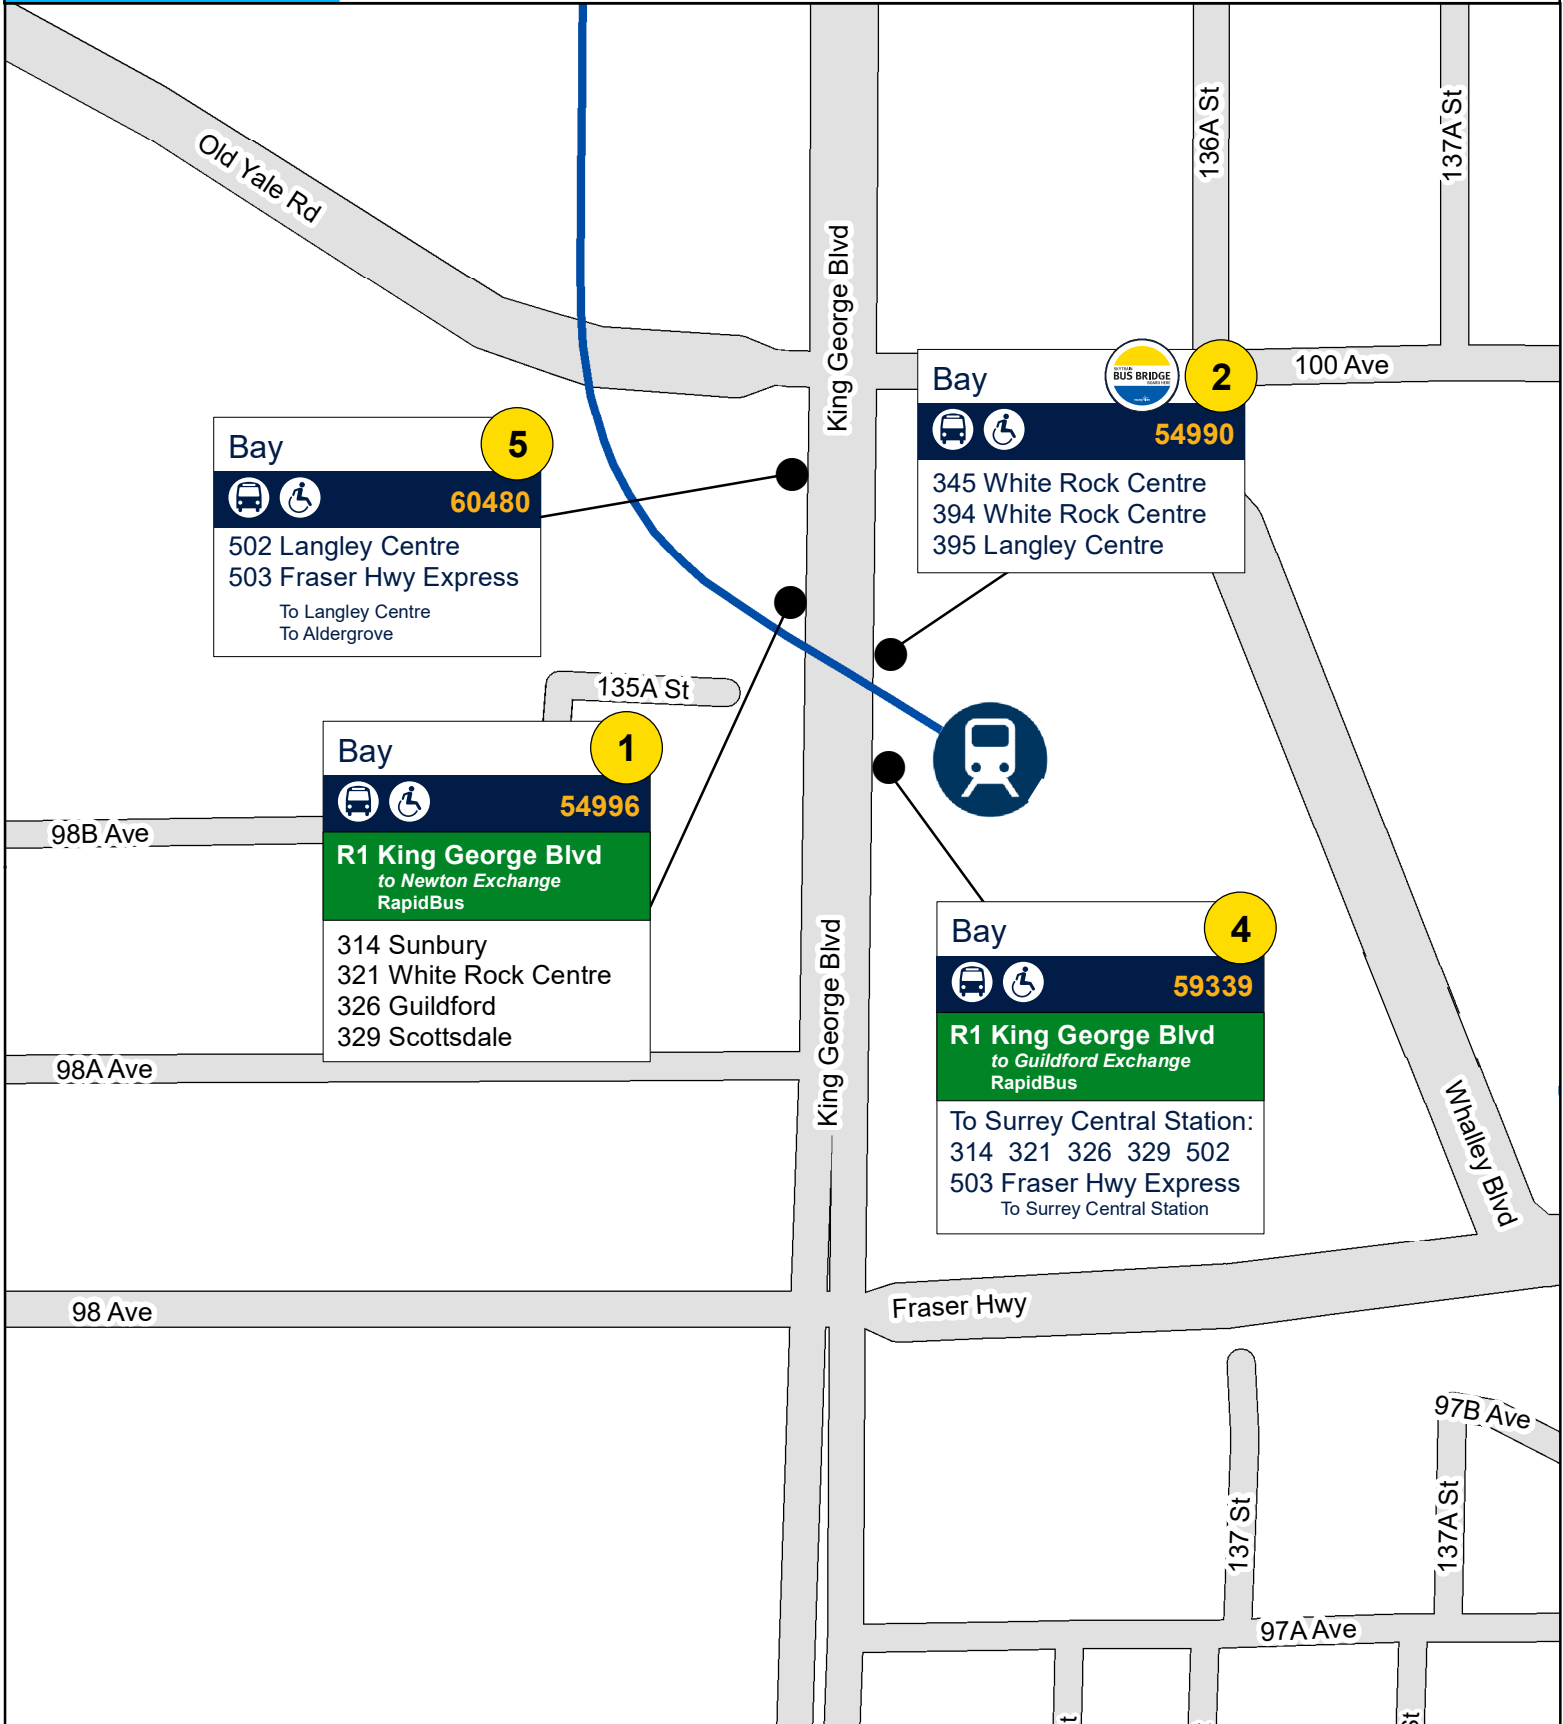

# King George Station

9904 King George Blvd, Surrey, BC

January 2024

**Bay 5**

60480

502 Langley Centre  
503 Fraser Hwy Express

To Langley Centre  
To Aldergrove

**Bay 1**

54996

**R1 King George Blvd**  
to Newton Exchange  
RapidBus

314 Sunbury  
321 White Rock Centre  
326 Guildford  
329 Scottsdale

**Bay 2**

BUS BRIDGE

54990

345 White Rock Centre  
394 White Rock Centre  
395 Langley Centre

**Bay 4**

59339

**R1 King George Blvd**  
to Guildford Exchange  
RapidBus

To Surrey Central Station:  
314 321 326 329 502  
503 Fraser Hwy Express  
To Surrey Central Station