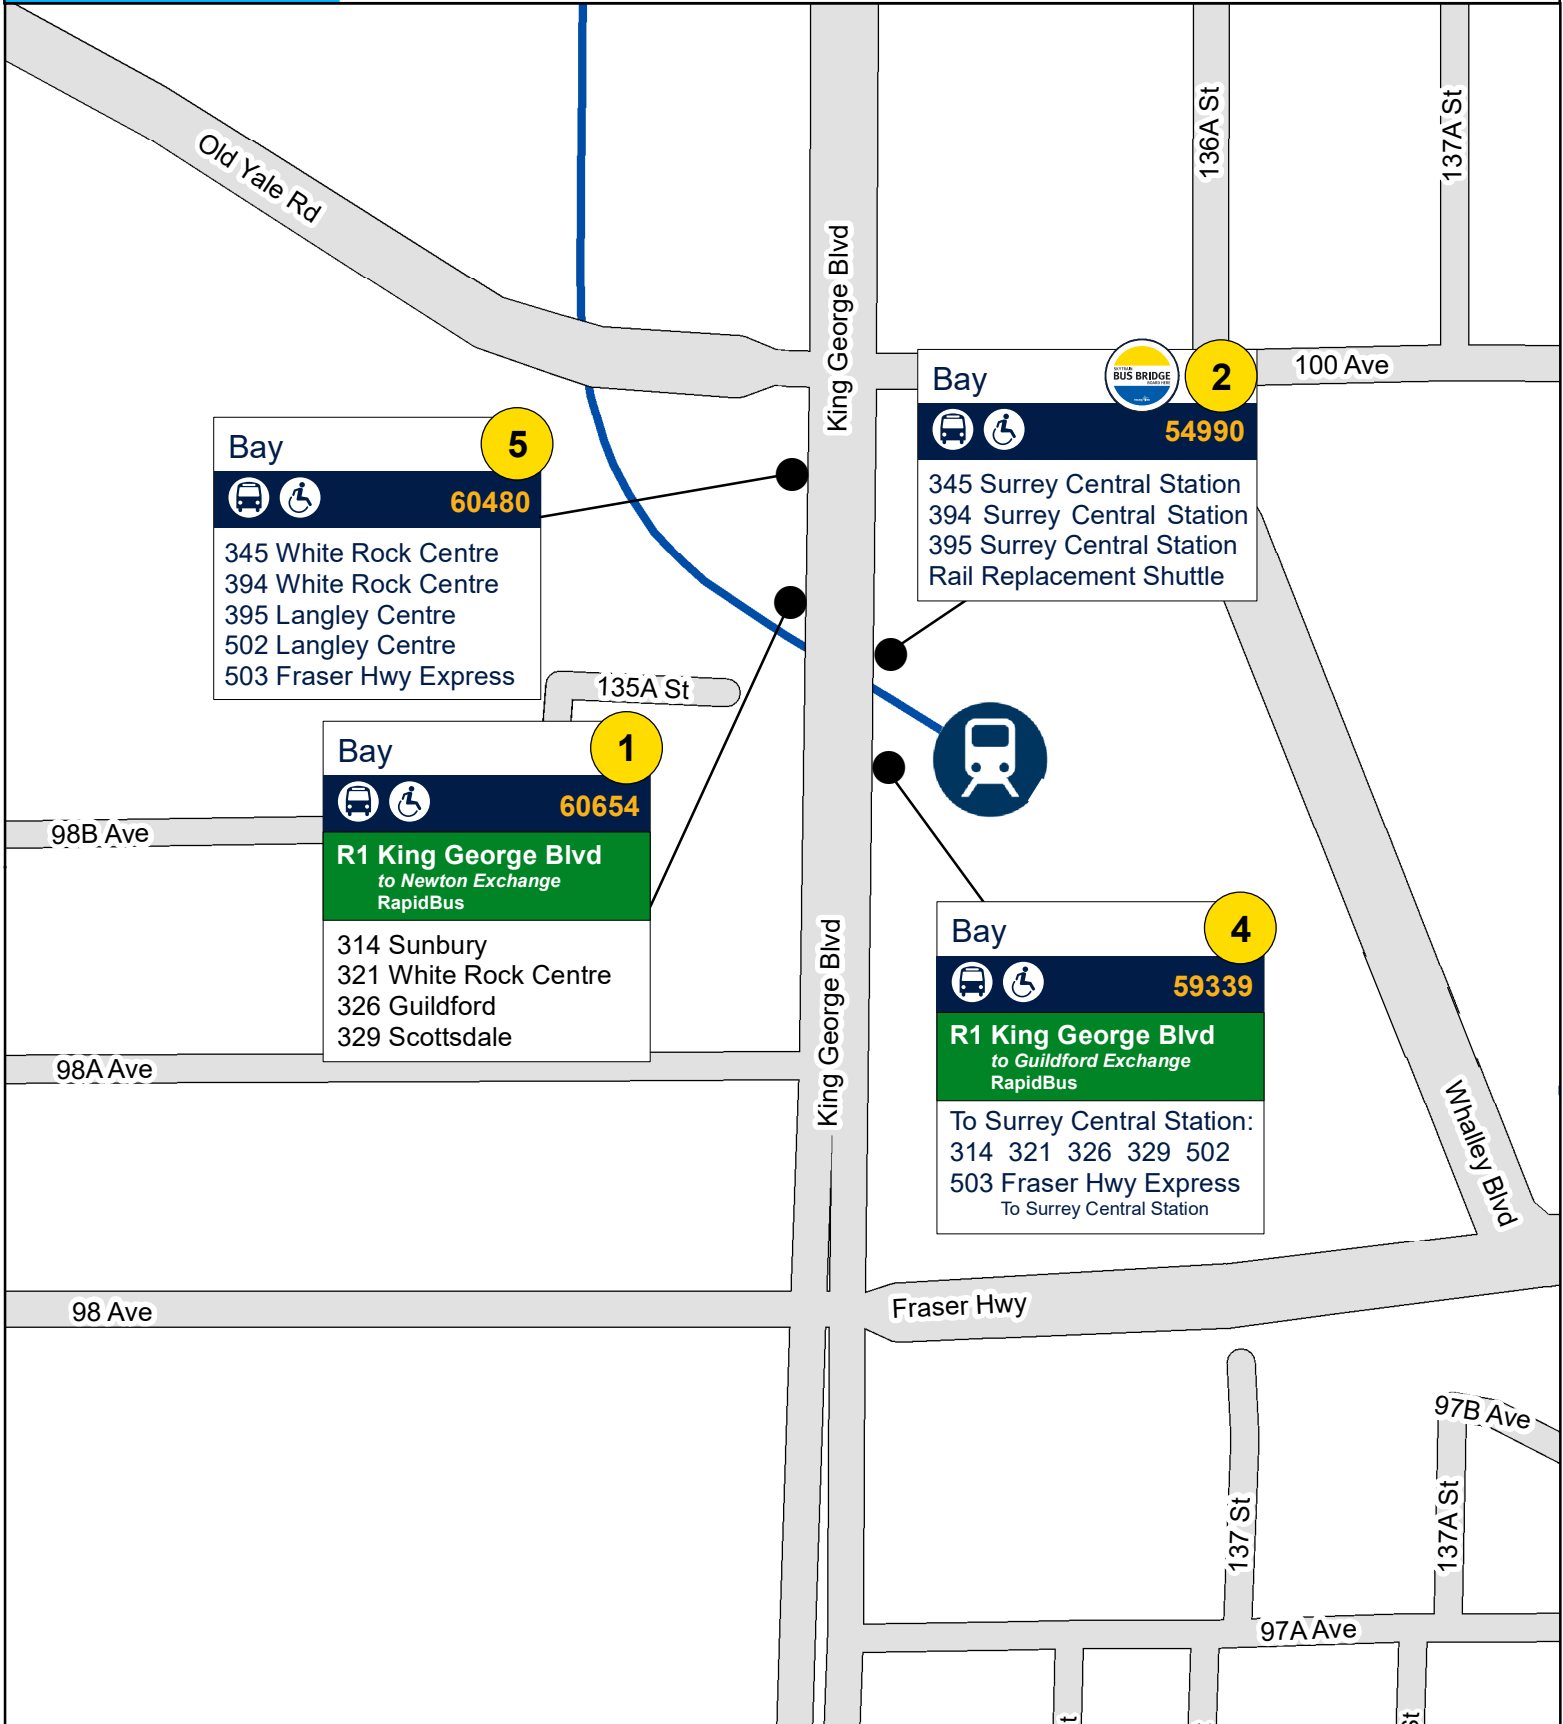

King George Station

9904 King George Blvd, Surrey, BC

April 2024 (TEMPORARY)

Bay 5

60480

345 White Rock Centre
394 White Rock Centre
395 Langley Centre
502 Langley Centre
503 Fraser Hwy Express

Bay 1

60654

R1 King George Blvd
to Newton Exchange
RapidBus

314 Sunbury
321 White Rock Centre
326 Guildford
329 Scottsdale

Bay 2

BUS BRIDGE

54990

345 Surrey Central Station
394 Surrey Central Station
395 Surrey Central Station
Rail Replacement Shuttle

Bay 4

59339

R1 King George Blvd
to Guildford Exchange
RapidBus

To Surrey Central Station:
314 321 326 329 502
503 Fraser Hwy Express
To Surrey Central Station