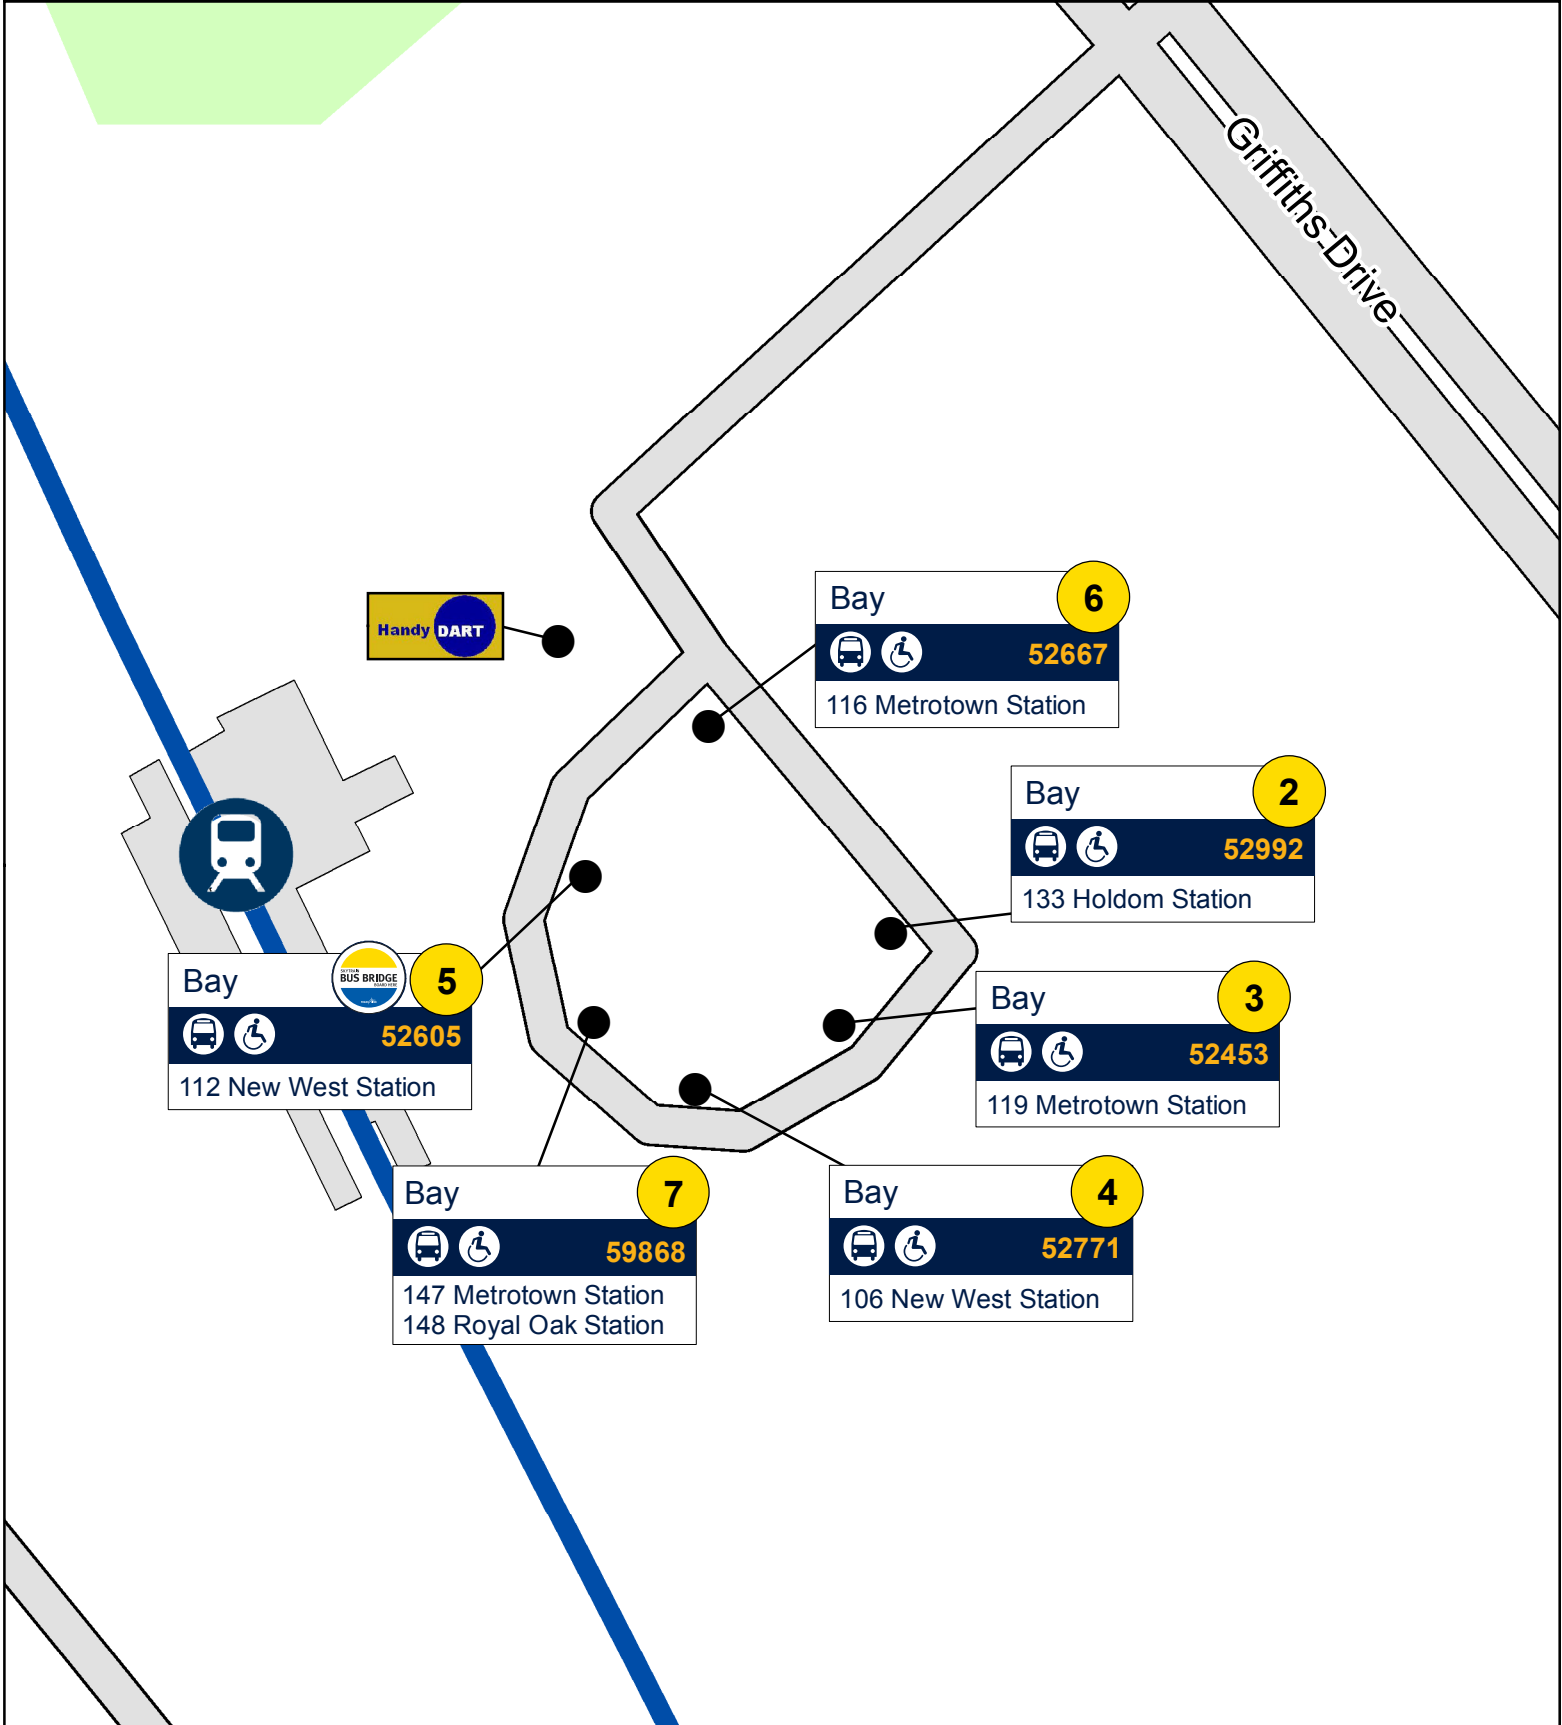

Edmonds Station

Griffith Drive and 18th Avenue, Burnaby, BC

September 2018

Bay 6

52667

116 Metrotown Station

Bay 2

52992

133 Holdom Station

Bay 5

52605

112 New West Station

Bay 3

52453

119 Metrotown Station

Bay 7

59868

147 Metrotown Station
148 Royal Oak Station

Bay 4

52771

106 New West Station