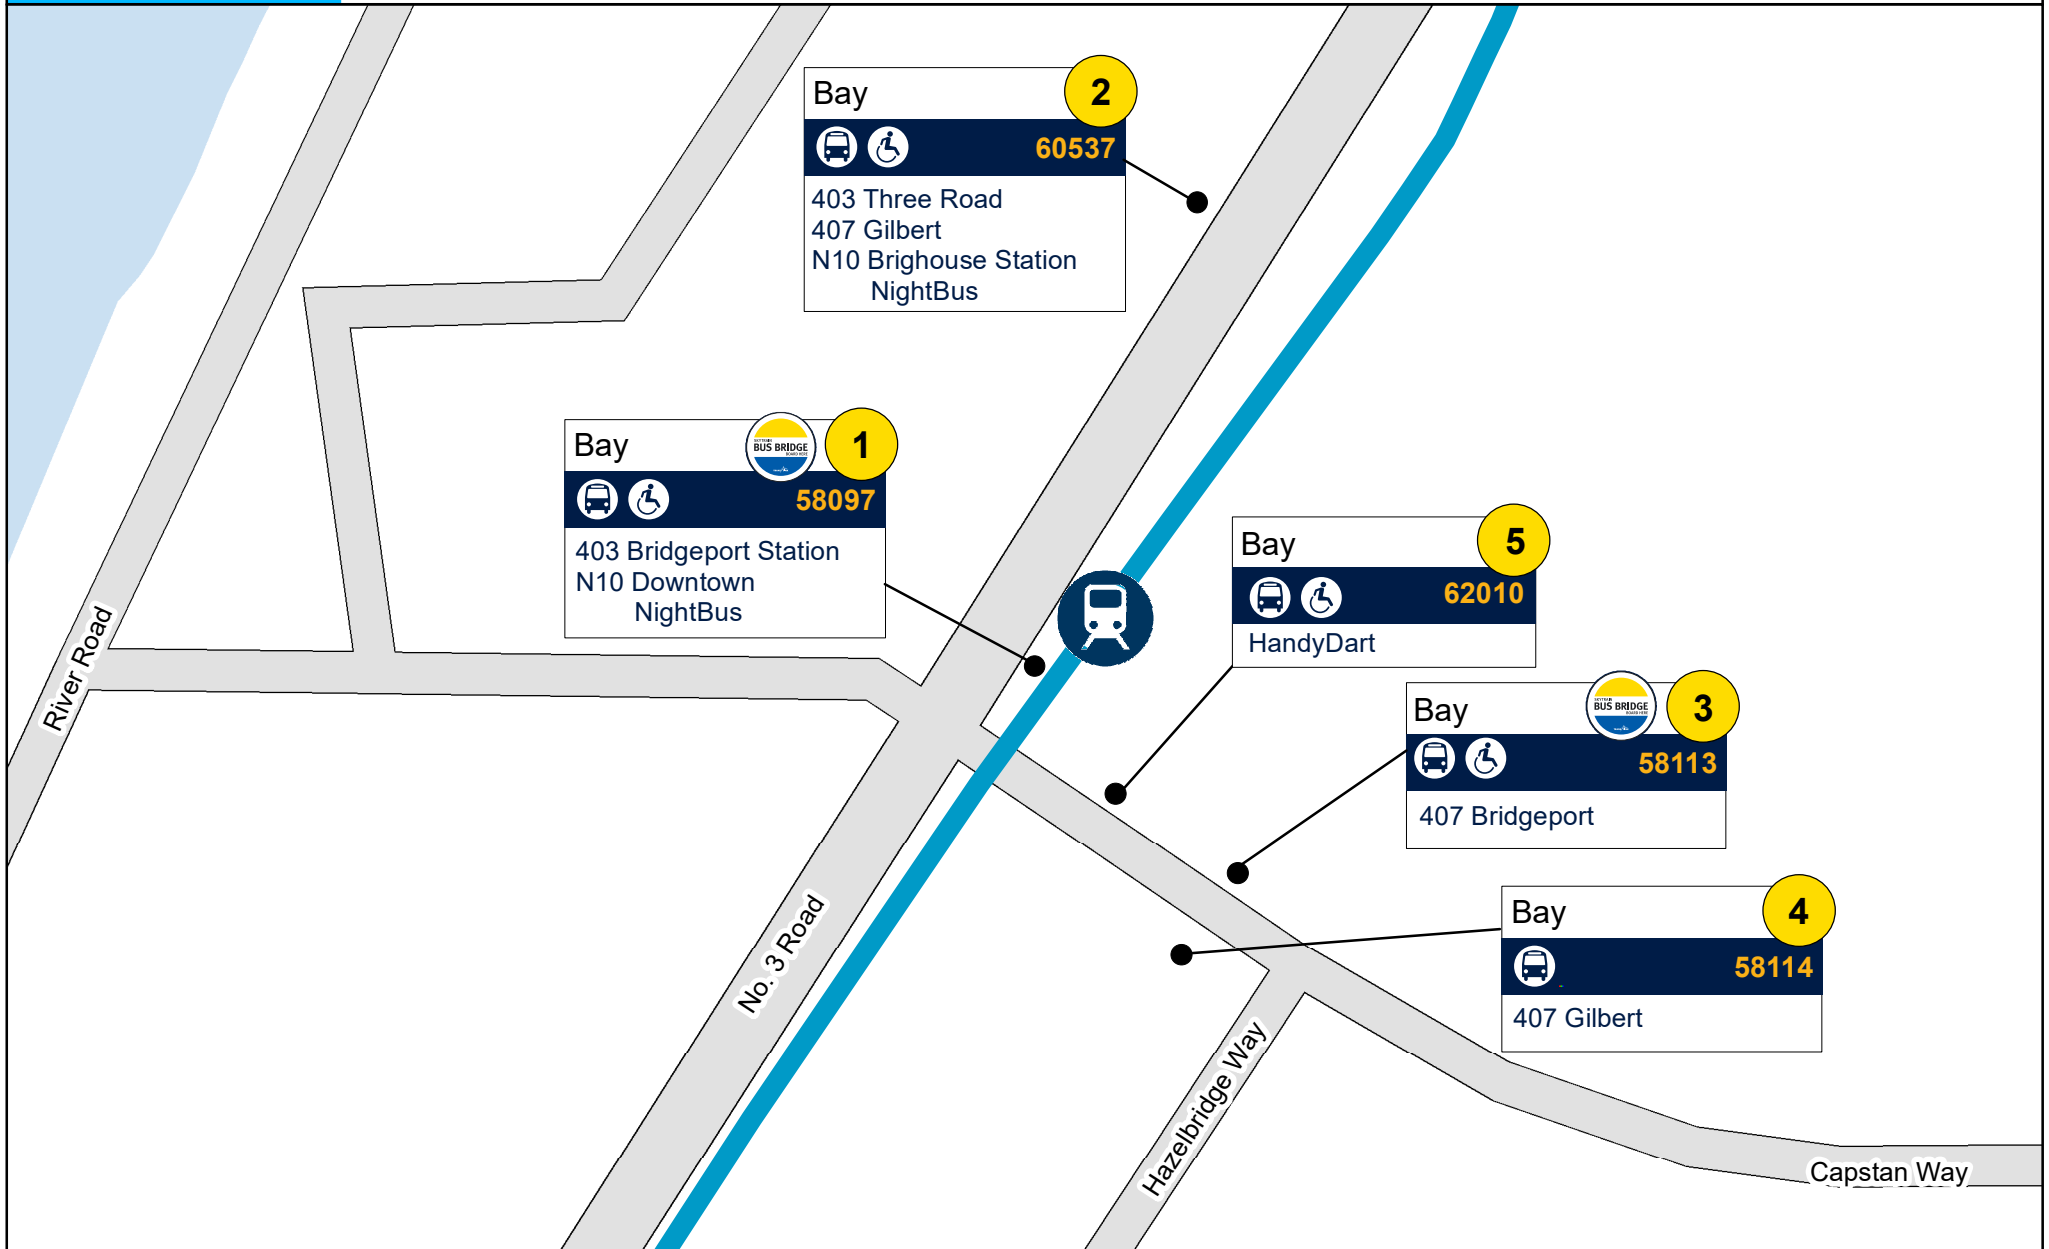

Capstan Station

3300 No. 3 Road, Richmond, BC

January 2025

Bay 2

60537

403 Three Road
407 Gilbert
N10 Brighthouse Station
NightBus

Bay 1

58097

403 Bridgeport Station
N10 Downtown
NightBus

Bay 5

62010

HandyDart

Bay 3

58113

407 Bridgeport

Bay 4

58114

407 Gilbert