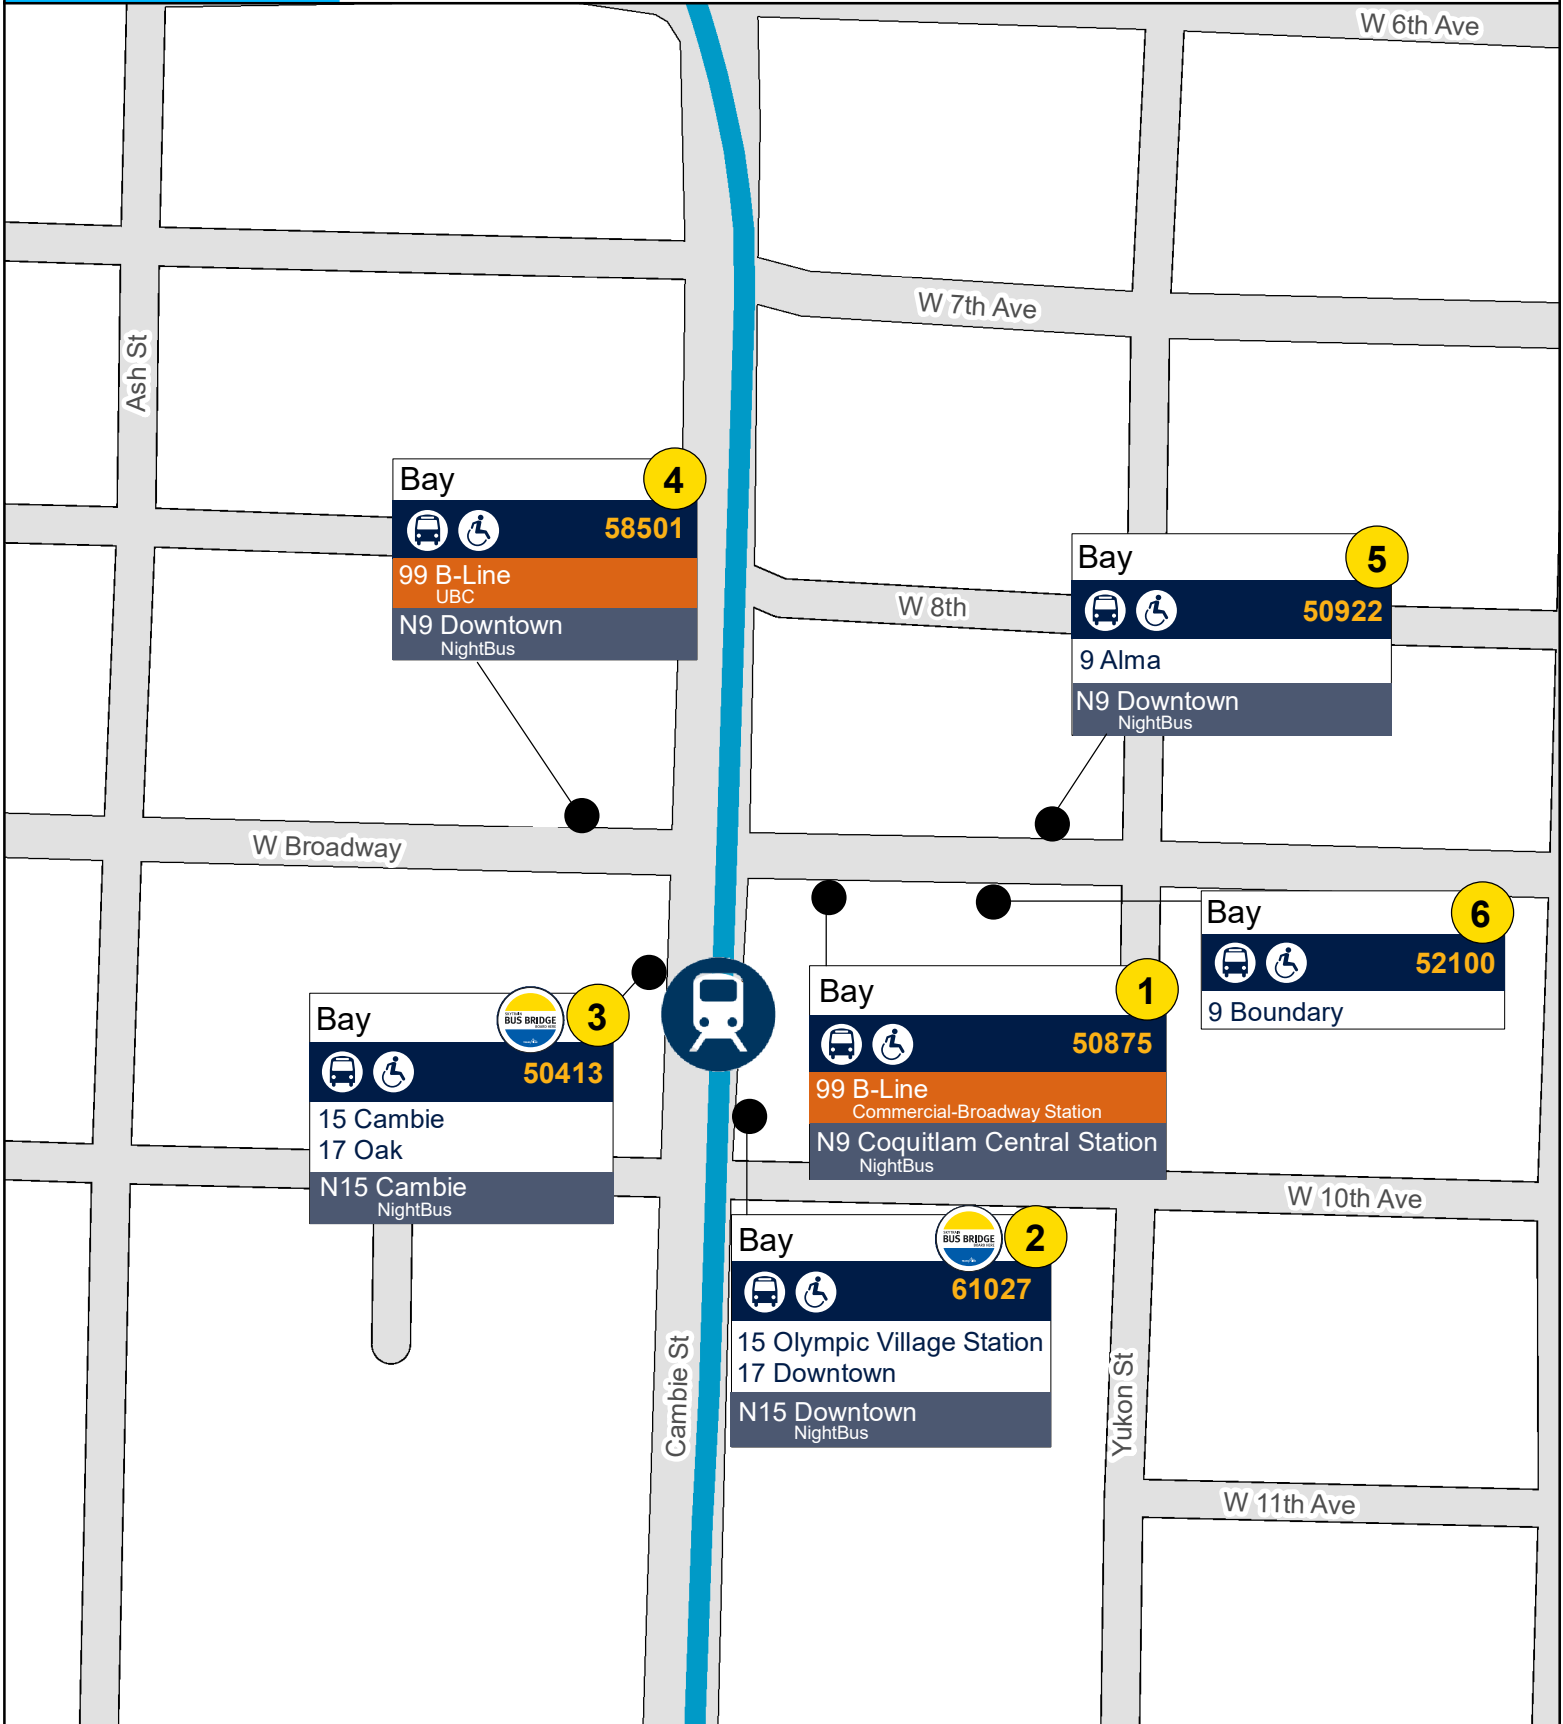

Broadway - City Hall Station

Broadway and Cambie St, Vancouver, BC

September 2020

Bay 4

58501

99 B-Line UBC

N9 Downtown NightBus

Bay 5

50922

9 Alma

N9 Downtown NightBus

Bay 6

52100

9 Boundary

Bay 3

50413

15 Cambie

17 Oak

N15 Cambie NightBus

Bay 1

50875

99 B-Line Commercial-Broadway Station

N9 Coquitlam Central Station NightBus

Bay 2

61027

15 Olympic Village Station

17 Downtown

N15 Downtown NightBus