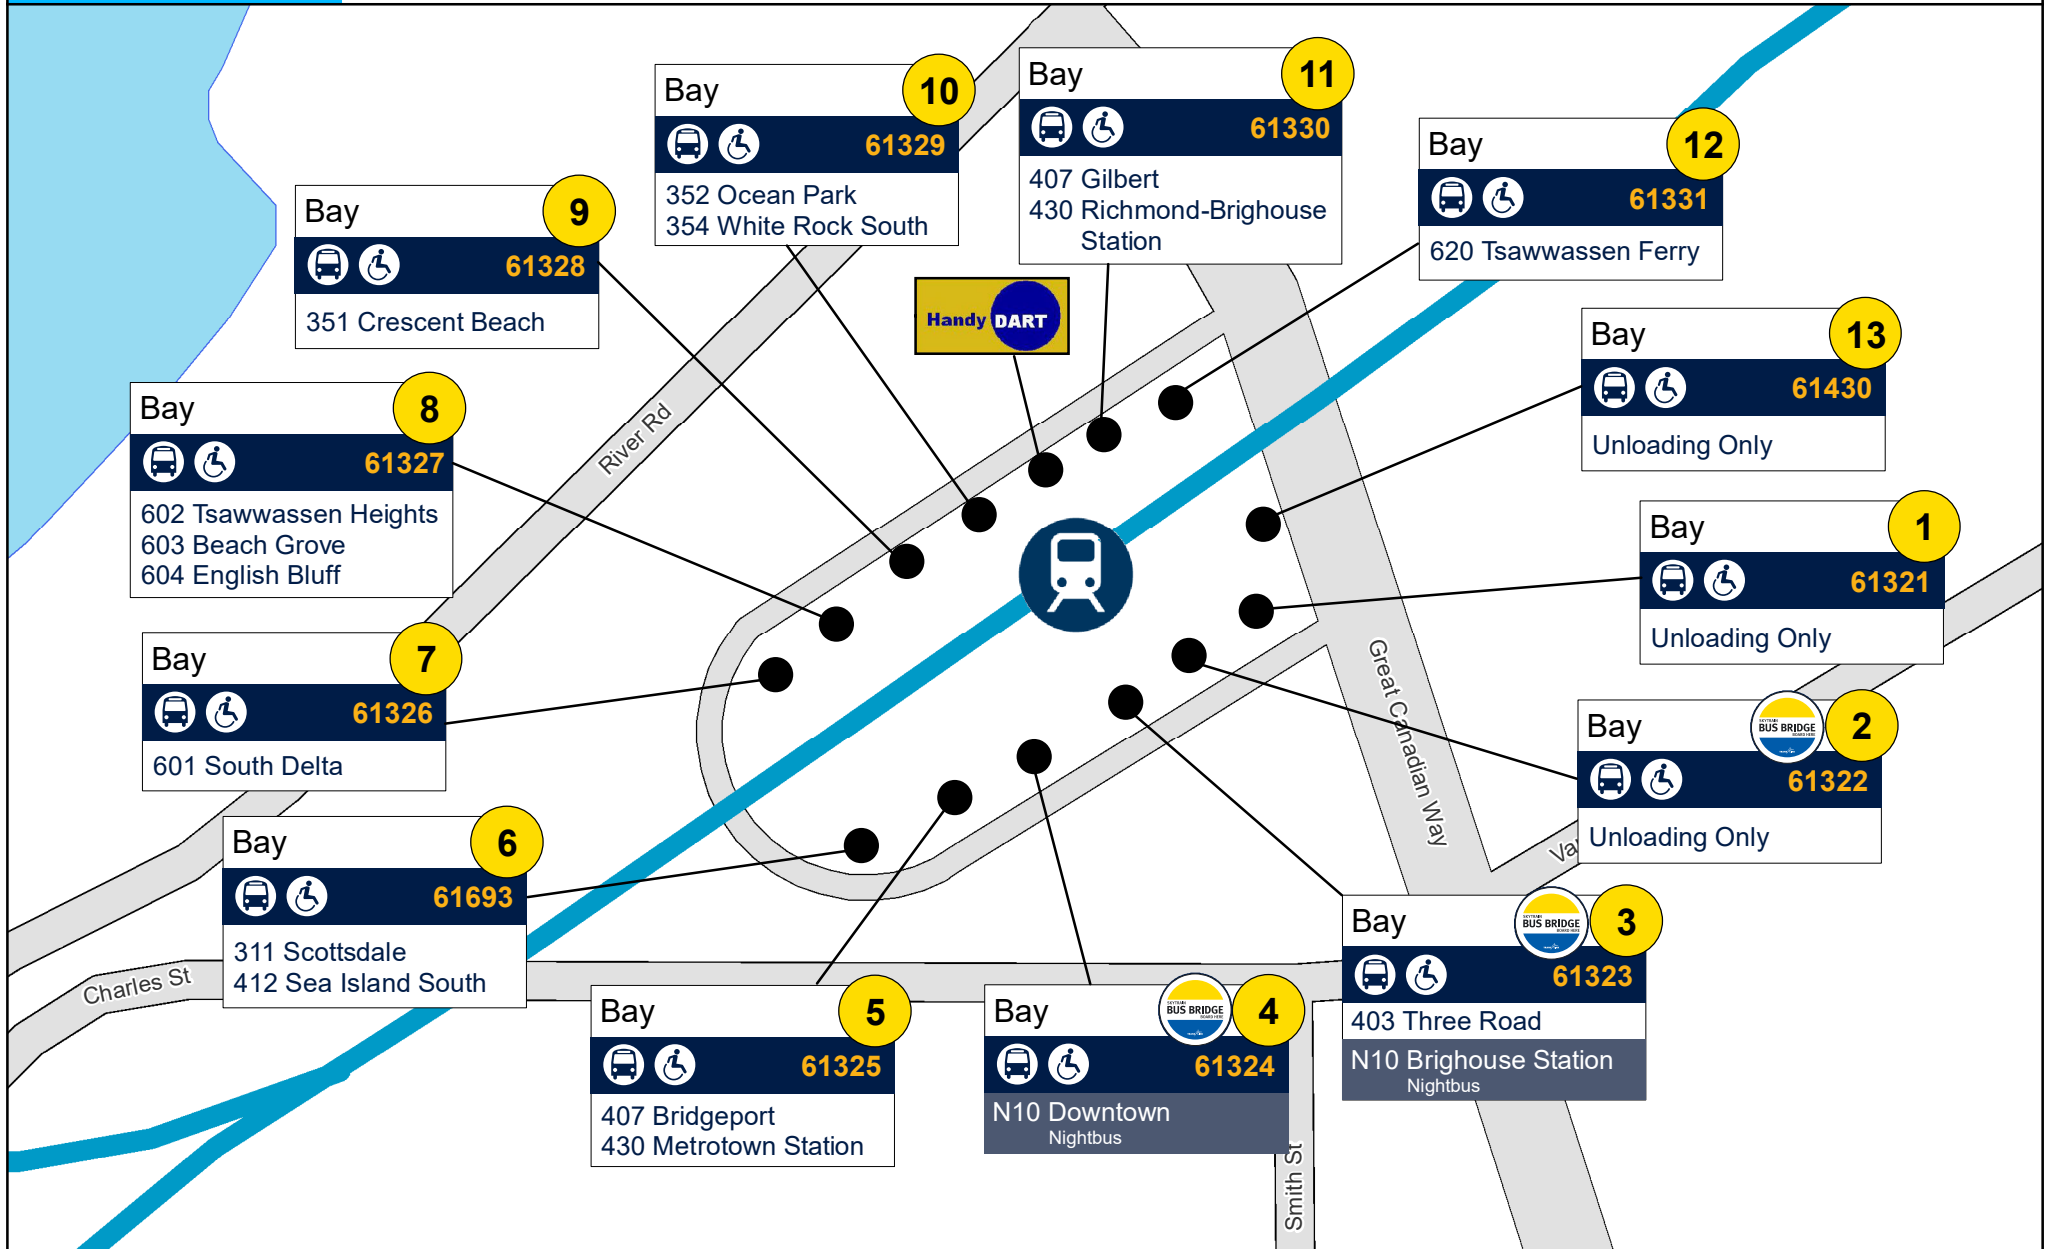

Bridgeport Station

Great Canadian Way, Richmond, BC

January 2023

Bay 9

61328

351 Crescent Beach

Bay 10

61329

352 Ocean Park
354 White Rock South

Bay 11

61330

407 Gilbert
430 Richmond-Brighthouse Station

Bay 12

61331

620 Tsawwassen Ferry

Bay 8

Bay 5

61325

407 Bridgeport
430 Metrotown Station

Bay 4

61324

N10 Downtown
Nightbus

Bay 3

61323

403 Three Road
N10 Brighthouse Station
Nightbus

Bay 2

61322

Unloading Only

Bay 1

61321

Unloading Only

Bay 13