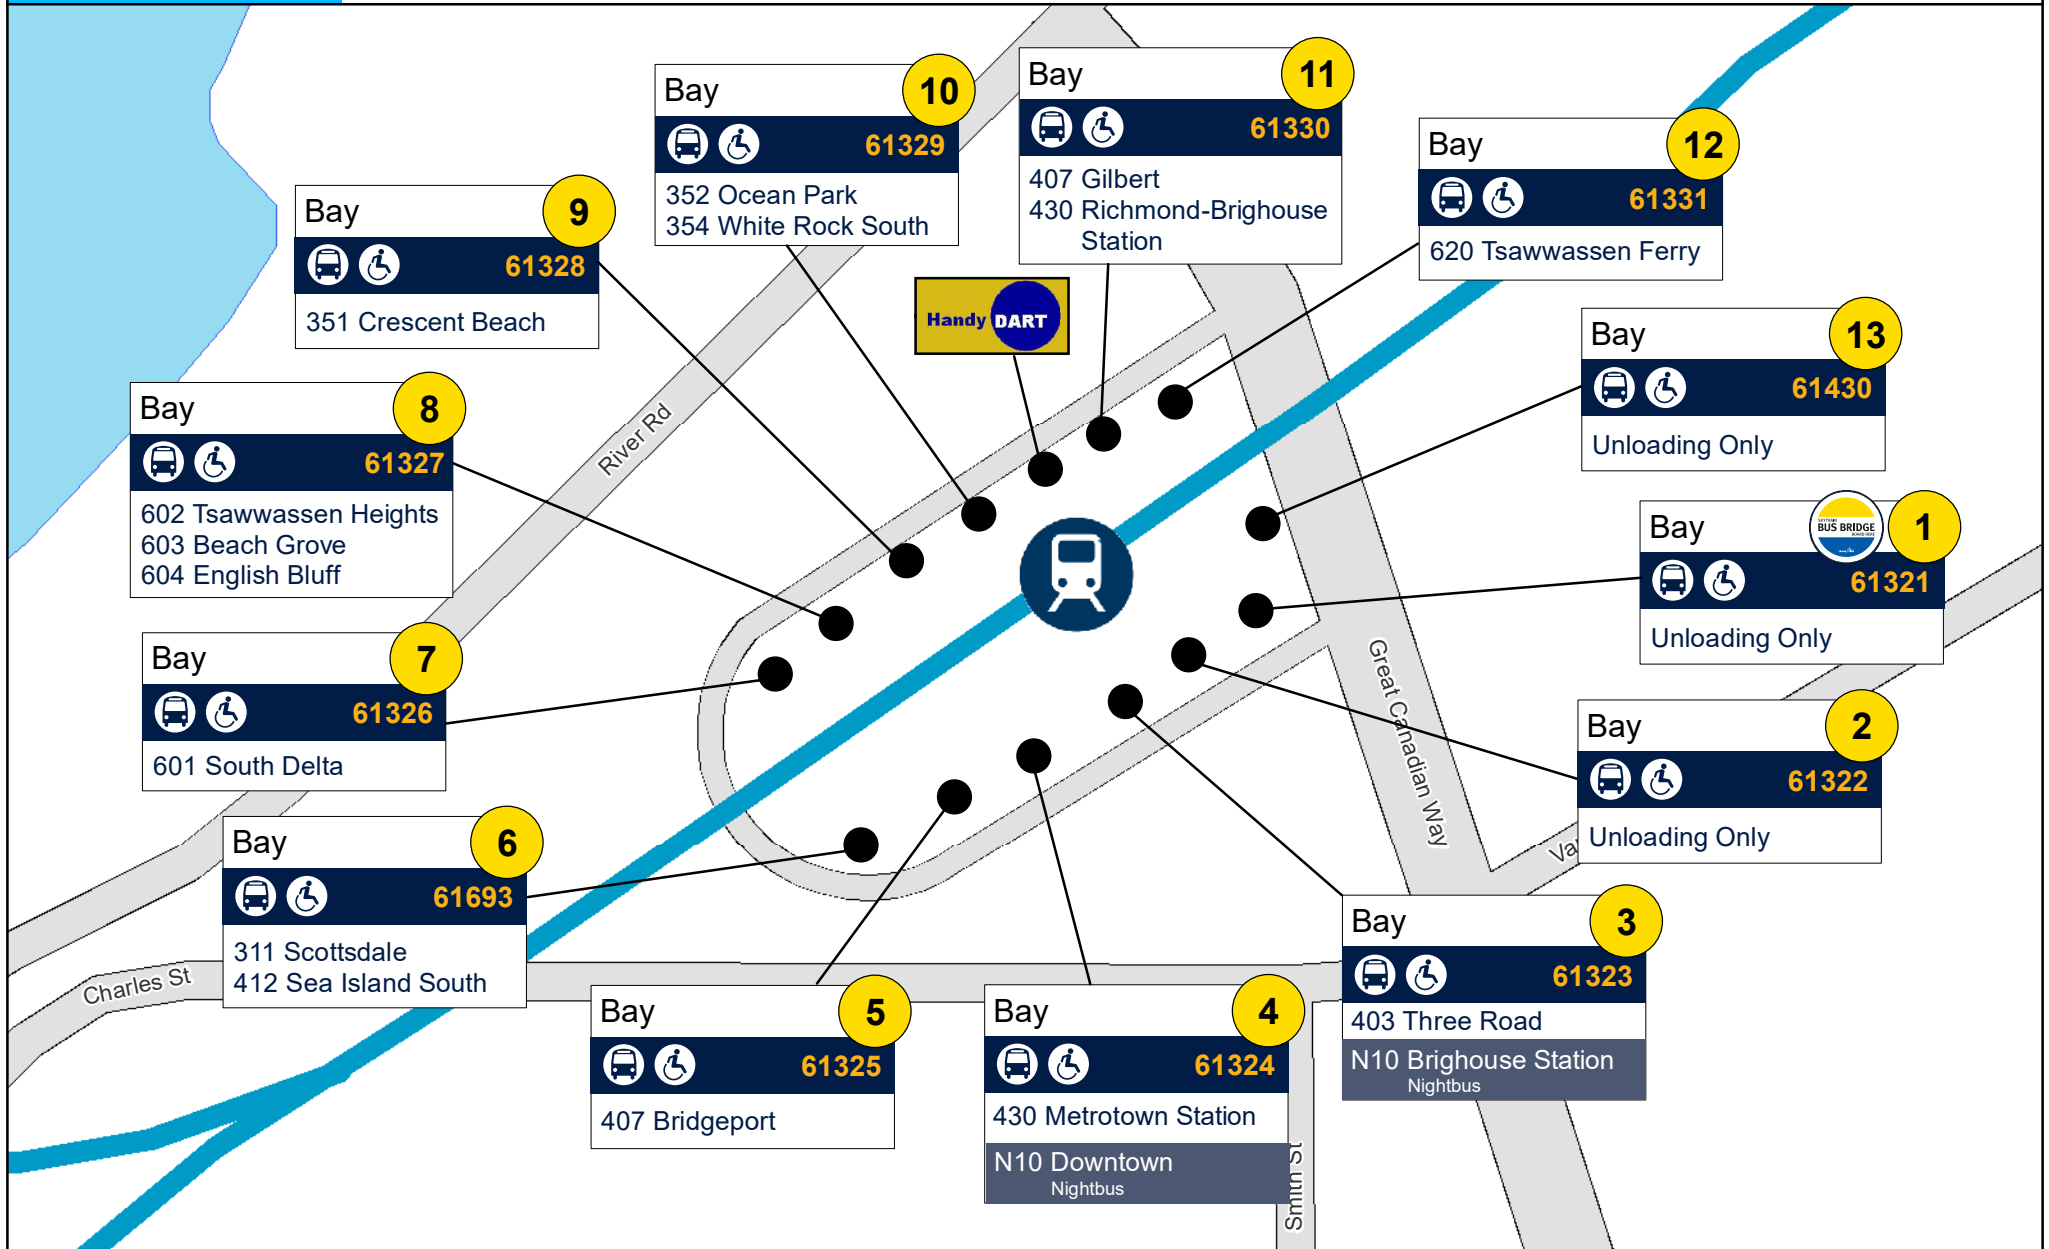

# Bridgeport Station

Great Canadian Way, Richmond, BC

September 2020

**Bay 9**

61328

351 Crescent Beach

**Bay 10**

61329

352 Ocean Park  
354 White Rock South

**Bay 11**

61330

407 Gilbert  
430 Richmond-Brighthouse Station

**Bay 12**

61331

620 Tsawwassen Ferry

**Bay 8**

61327

602 Tsawwassen Heights  
603 Beach Grove  
604 English Bluff

**Bay 13**

61430

Unloading Only

**Bay 7**

61326

601 South Delta

Unloading Only

**Bay 5**

61325

407 Bridgeport

**Bay 4**

61324

430 Metrotown Station  
N10 Downtown Nightbus

**Bay 3**