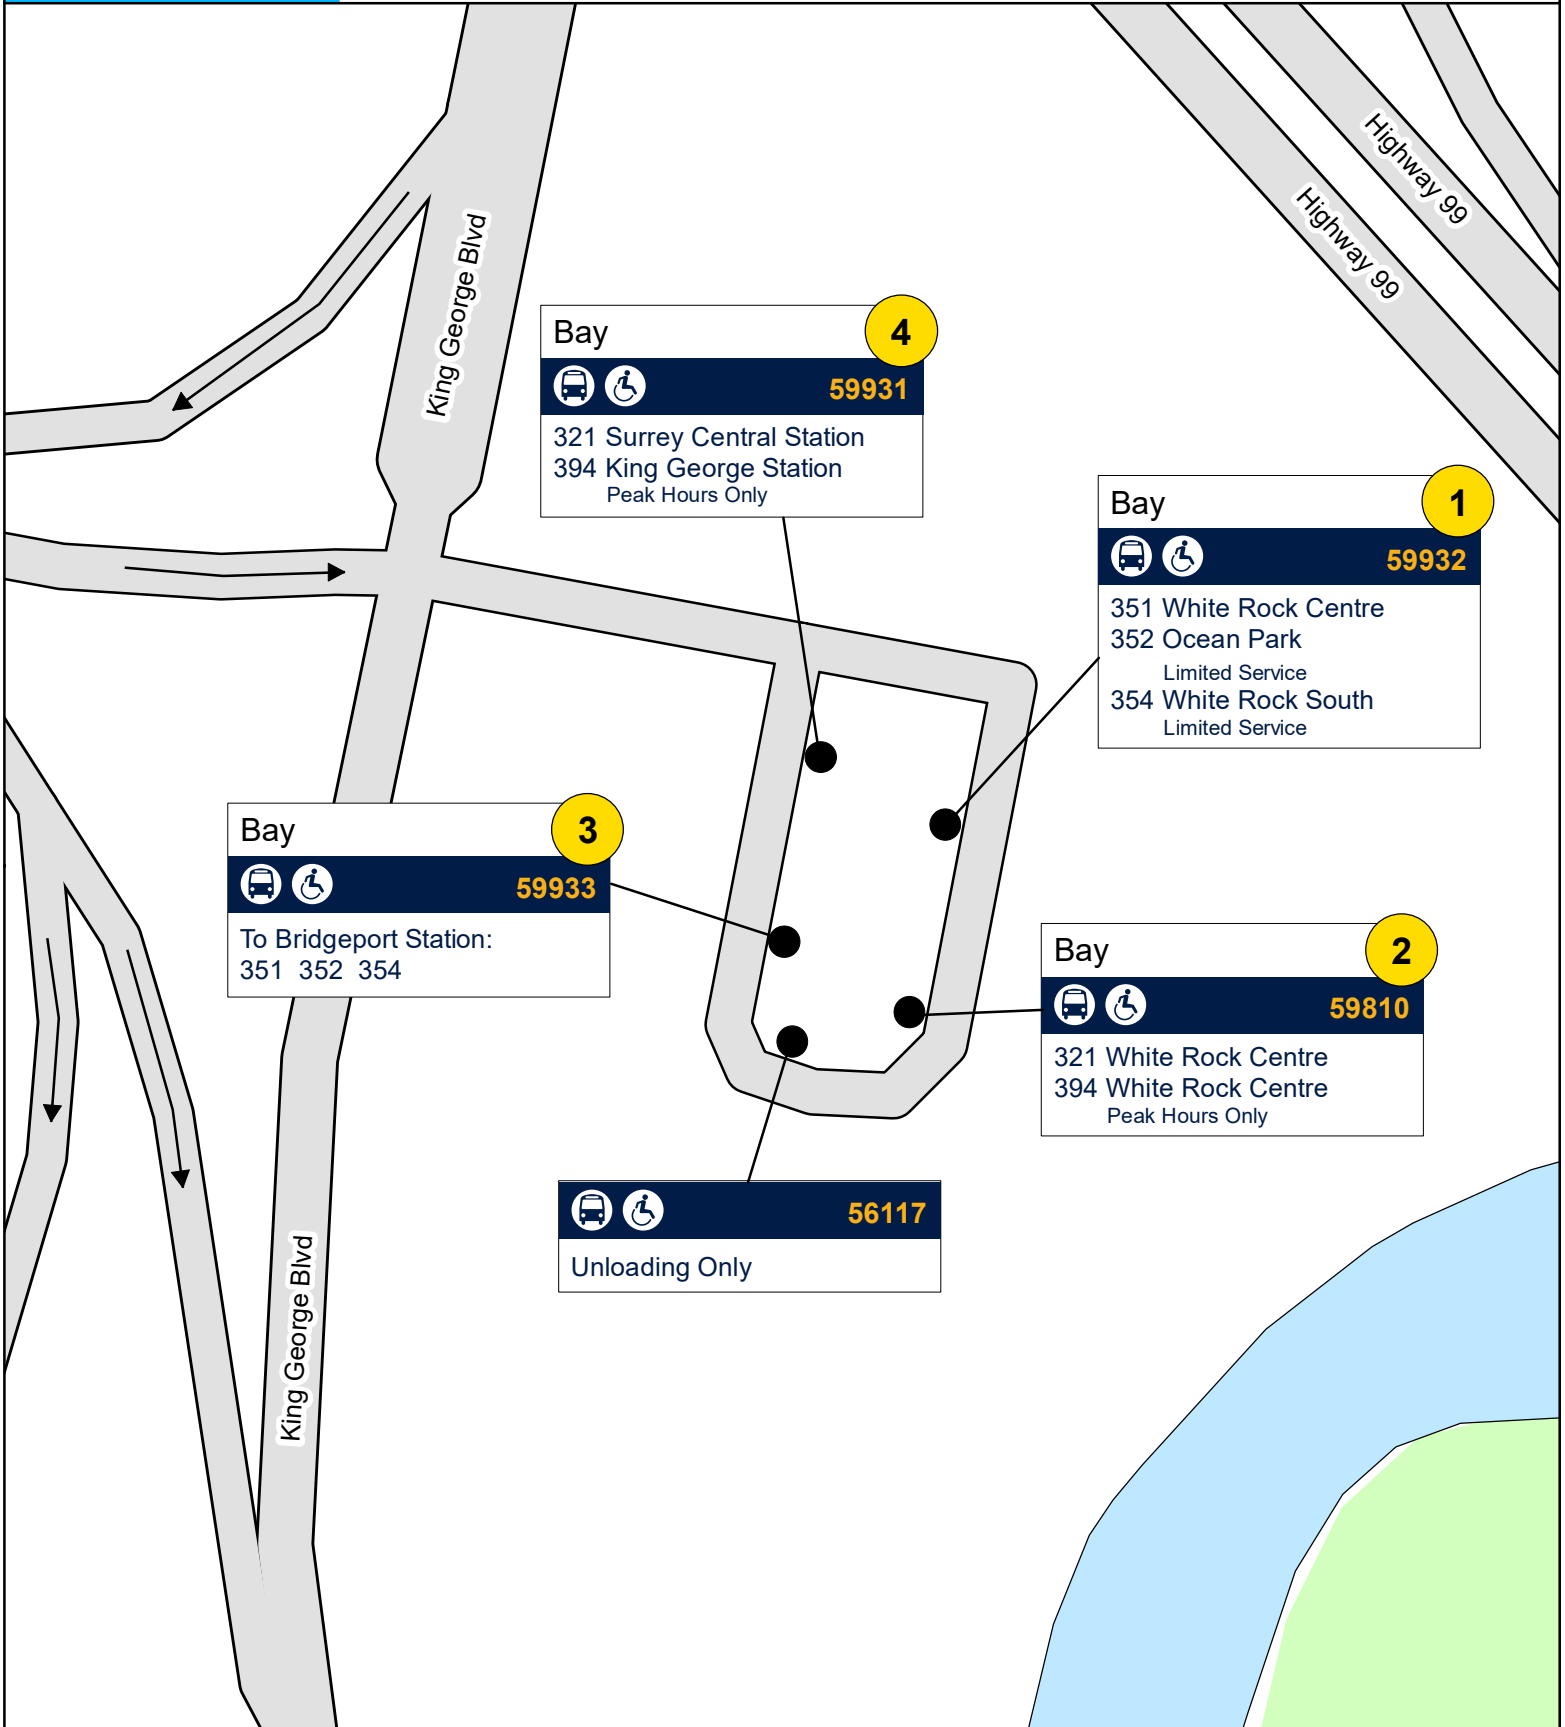

South Surrey Park & Ride

Highway 99 & King George Blvd, Surrey, BC

September 2020

Bay 4

59931

321 Surrey Central Station
394 King George Station
Peak Hours Only

Bay 1

59932

351 White Rock Centre
352 Ocean Park
Limited Service
354 White Rock South
Limited Service

Bay 3

59933

To Bridgeport Station:
351 352 354

Bay 2

59810

321 White Rock Centre
394 White Rock Centre
Peak Hours Only

Bay 5

56117

Unloading Only