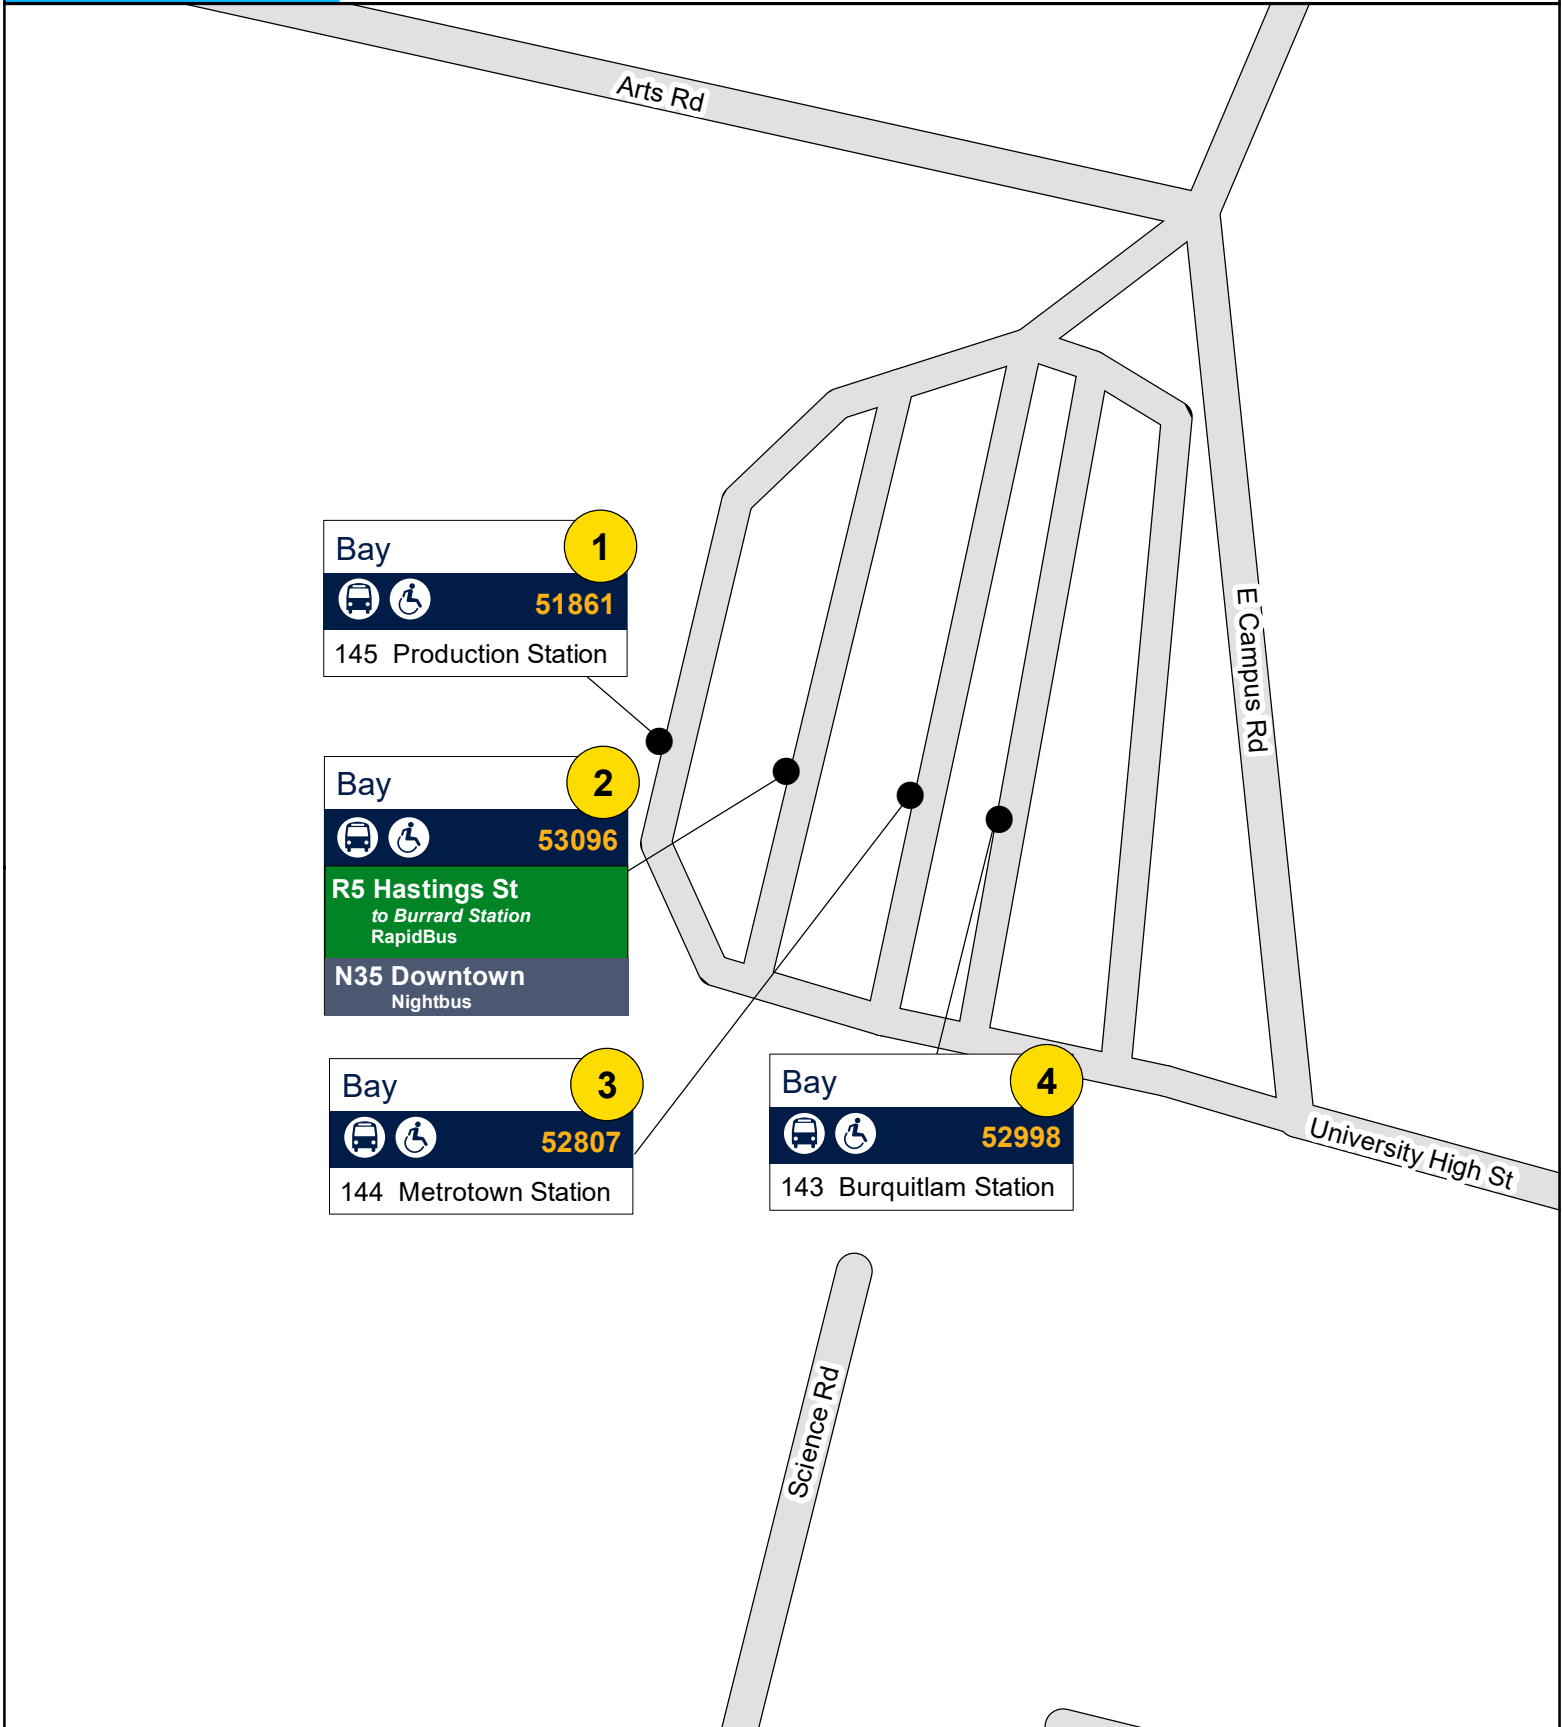

SFU Exchange

E Campus Rd at University High St, Burnaby, BC

September 2021

Bay 1
51861
145 Production Station

Bay 2
53096
R5 Hastings St to Burrard Station RapidBus
N35 Downtown Nightbus

Bay 3
52807
144 Metrotown Station

Bay 4
52998
143 Burquitlam Station