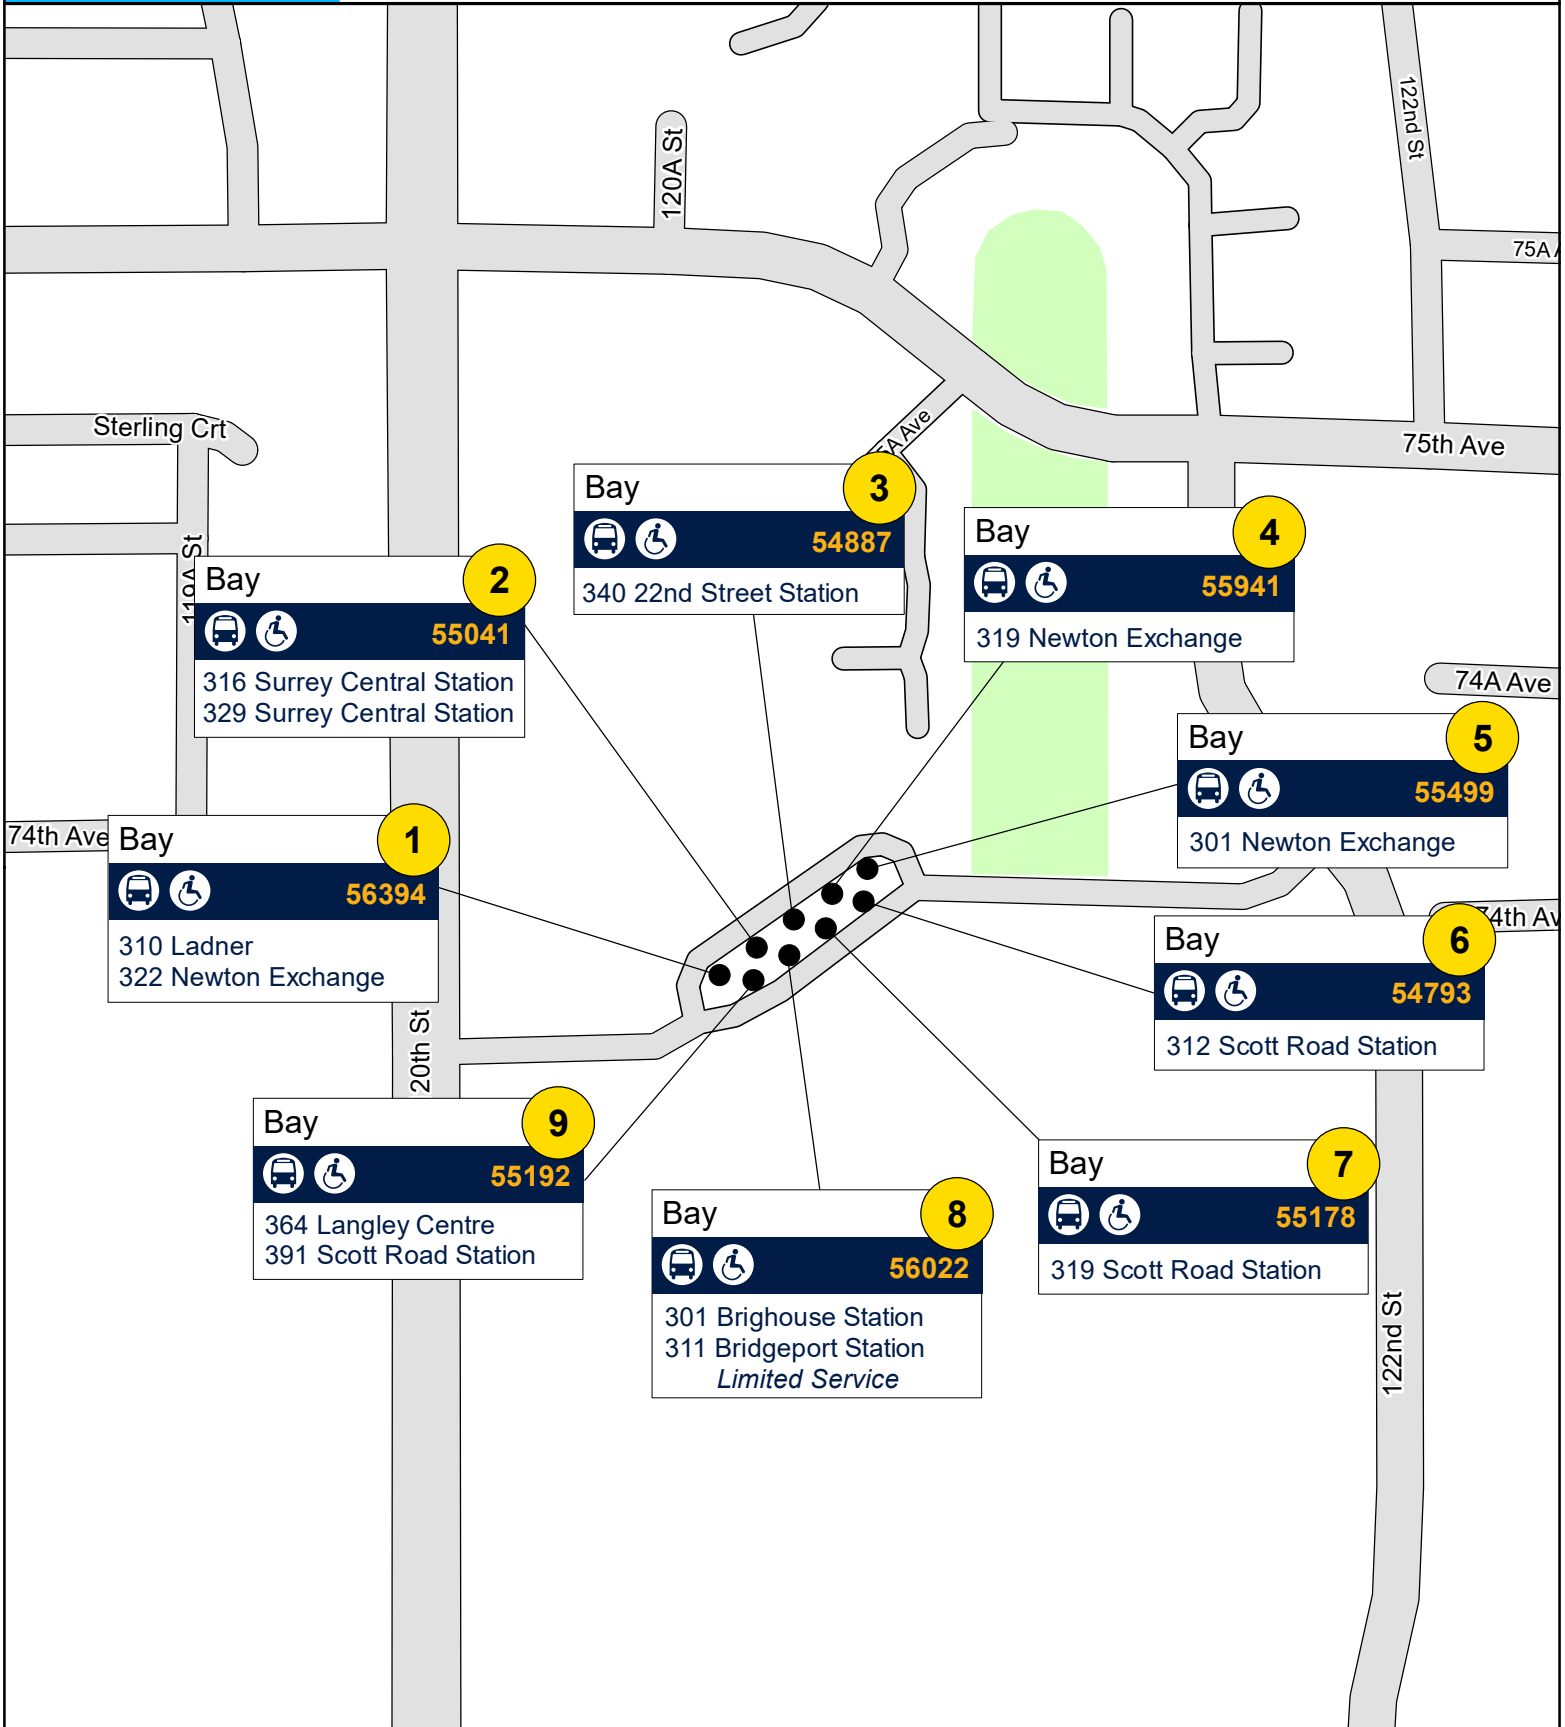

Scottsdale

Scott Road & Mall Access, Surrey BC

September 2021

Sterling Crt

120A St

122nd St

75A

75th Ave

110A St

74A Ave

74A Ave

74th Ave

74th Ave

20th St

122nd St

2

Bay
55041
 316 Surrey Central Station
 329 Surrey Central Station

Bay
54887
 340 22nd Street Station

Bay
55941
 319 Newton Exchange

Bay
55499
 301 Newton Exchange

Bay
56394
 310 Ladner
 322 Newton Exchange

Bay
54793
 312 Scott Road Station

Bay
55192
 364 Langley Centre
 391 Scott Road Station

Bay
56022
 301 Brighthouse Station
 311 Bridgeport Station
Limited Service

Bay
55178
 319 Scott Road Station