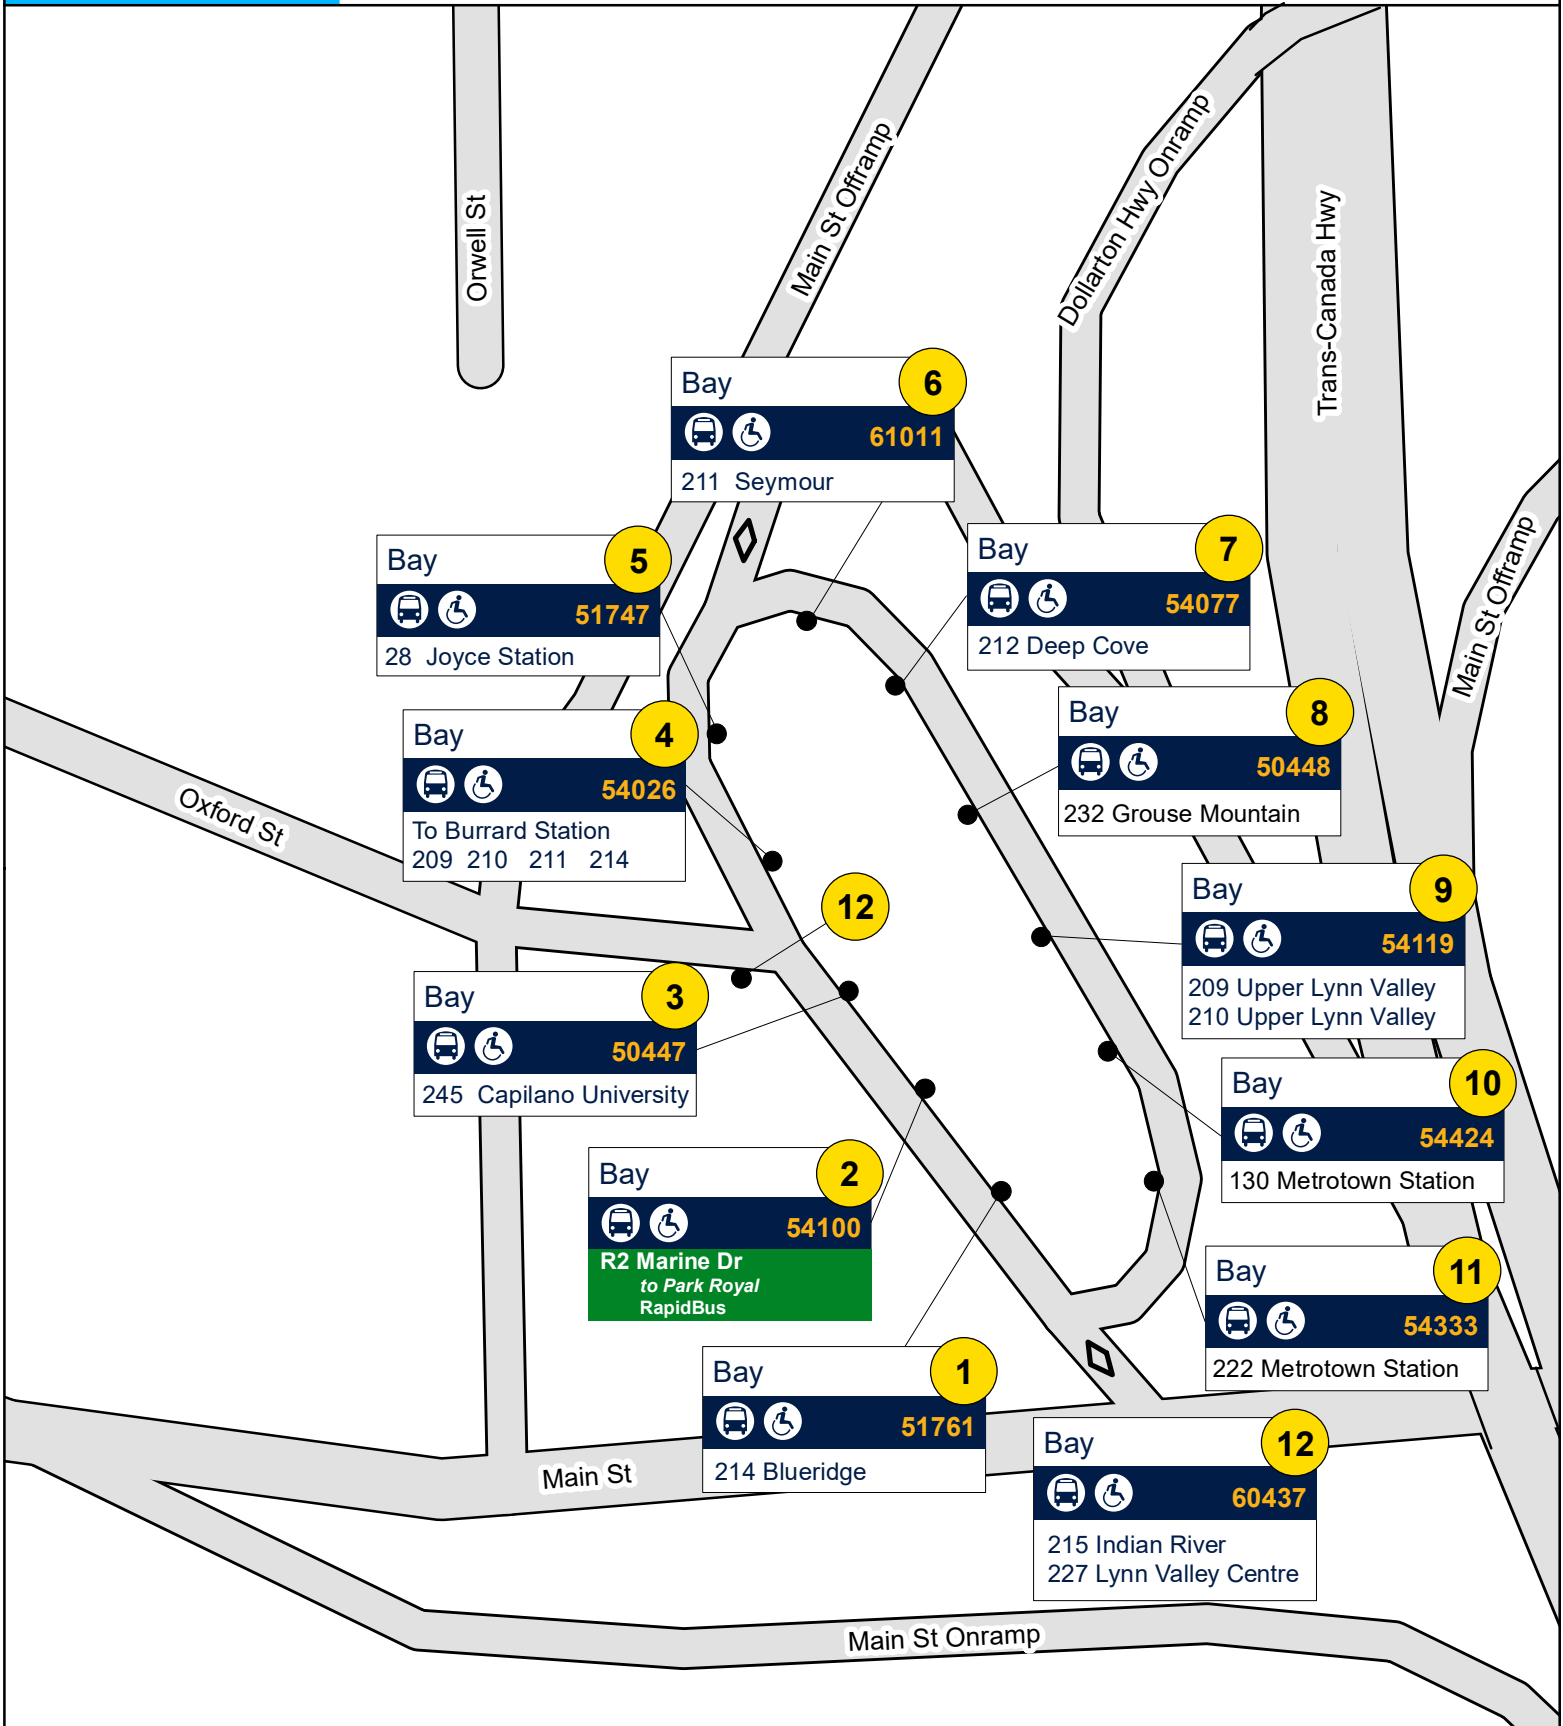

Phibbs Exchange

Highway 1 at Main St, District of North Vancouver, BC

April 2020

Bay 6

61011

211 Seymour

Bay 5

51747

28 Joyce Station

Bay 7

54077

212 Deep Cove

Bay 4

54026

To Burrard Station
209 210 211 214

Bay 8

Bay 10

54424

130 Metrotown Station

Bay 2

54100

R2 Marine Dr
to Park Royal
RapidBus

Bay 11

54333

222 Metrotown Station

Bay 1

51761

214 Blueridge

Bay 12

60437

215 Indian River
227 Lynn Valley Centre