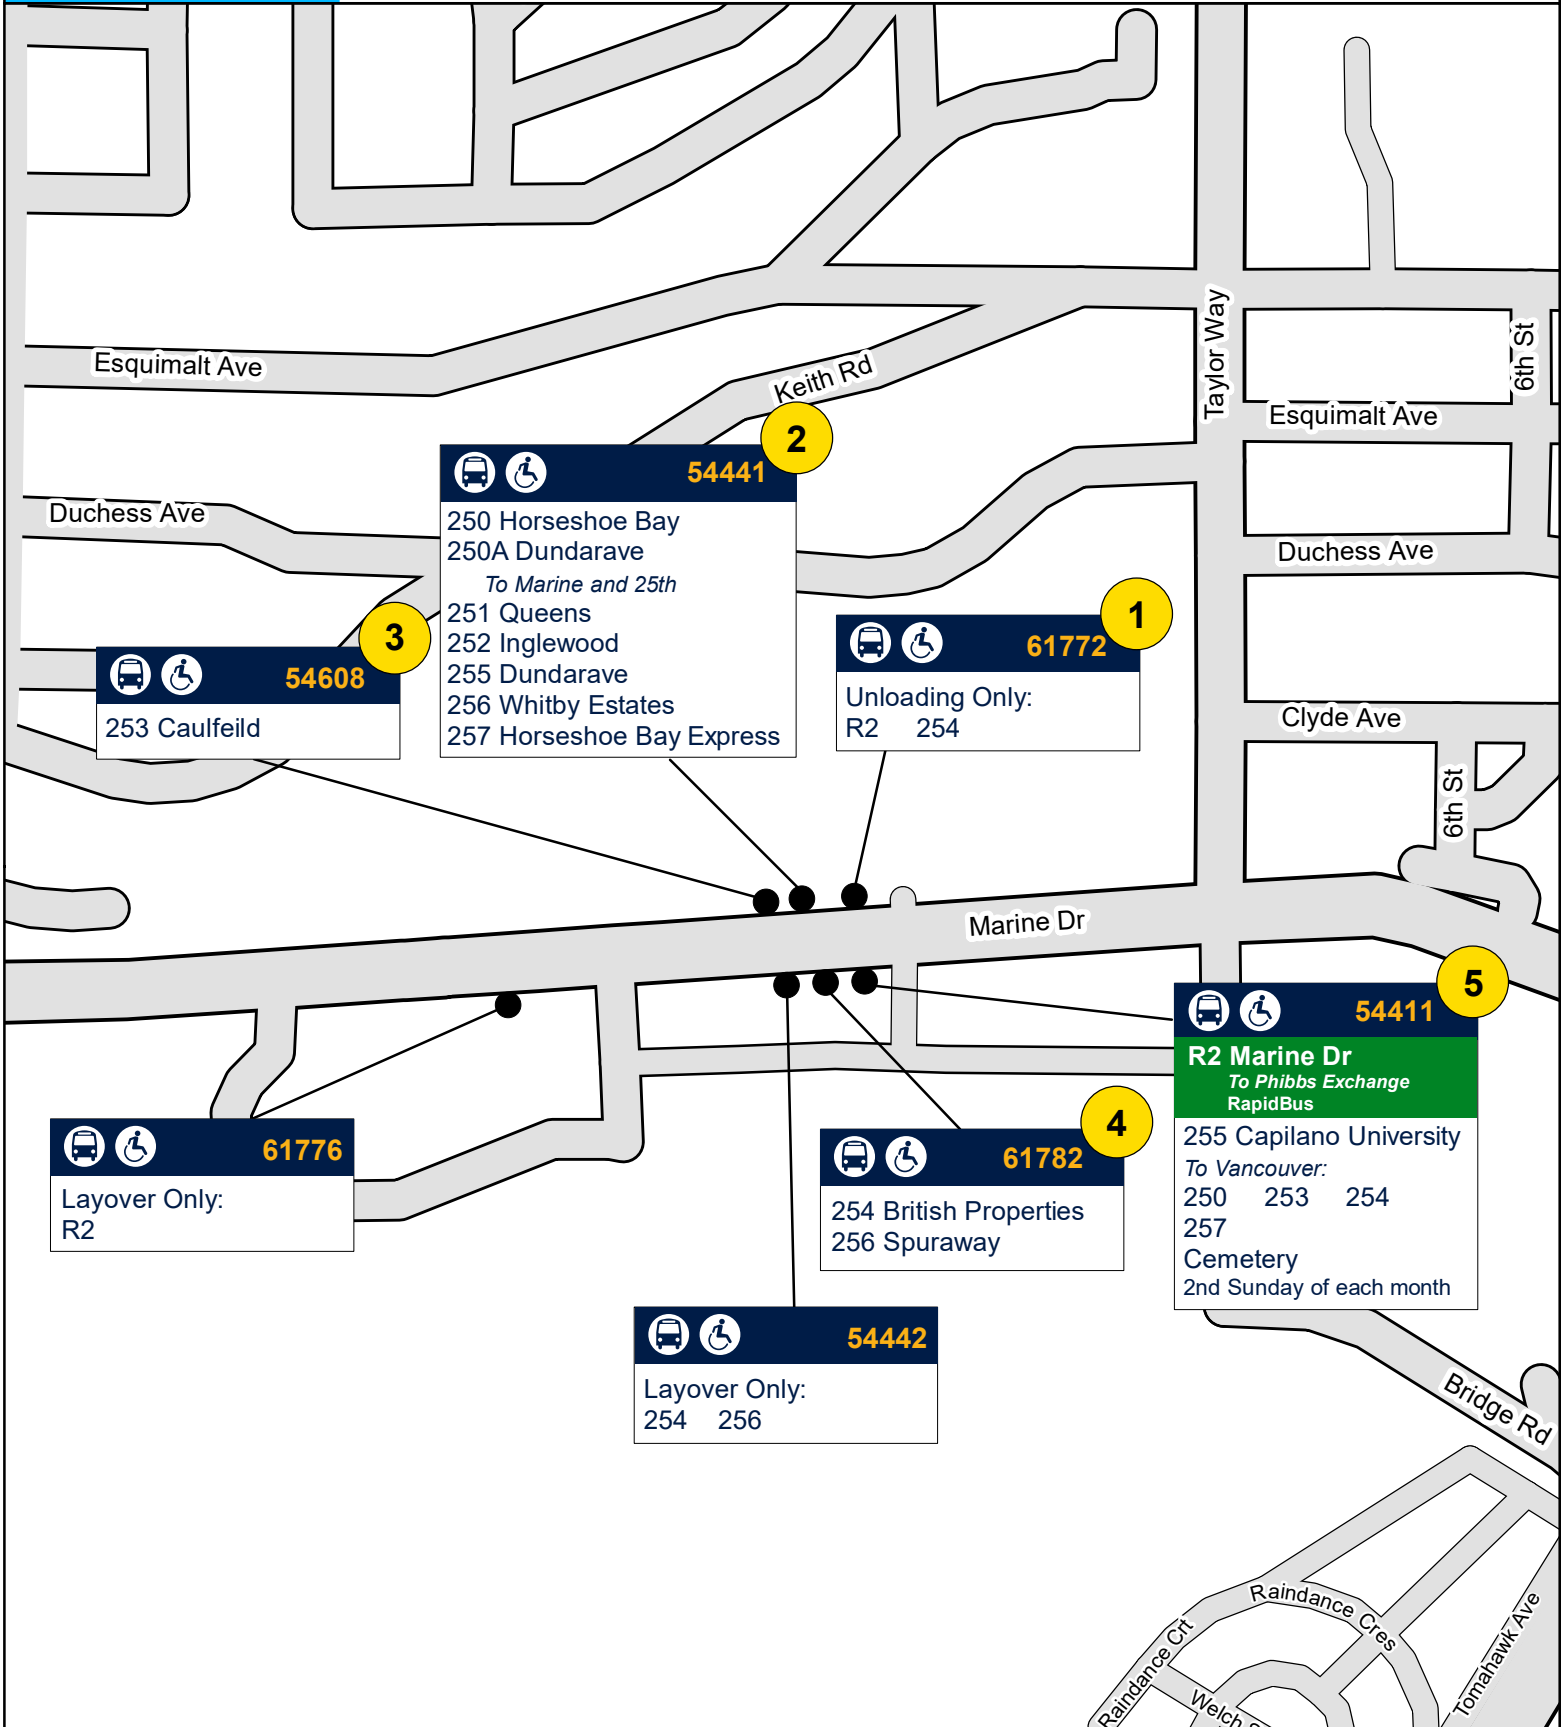

Park Royal

Marine Dr at Taylor Way, West Vancouver, BC

September 2020

54441

250 Horseshoe Bay
250A Dundarave
To Marine and 25th
251 Queens
252 Inglewood
255 Dundarave
256 Whitby Estates
257 Horseshoe Bay Express

61772

Unloading Only:
R2 254

54608

253 Caulfeild

54411

R2 Marine Dr
To Phibbs Exchange RapidBus

255 Capilano University
To Vancouver:
250 253 254
257
Cemetery
2nd Sunday of each month

61782

254 British Properties
256 Spuraway

61776

Layover Only:
R2

54442

Layover Only:
254 256