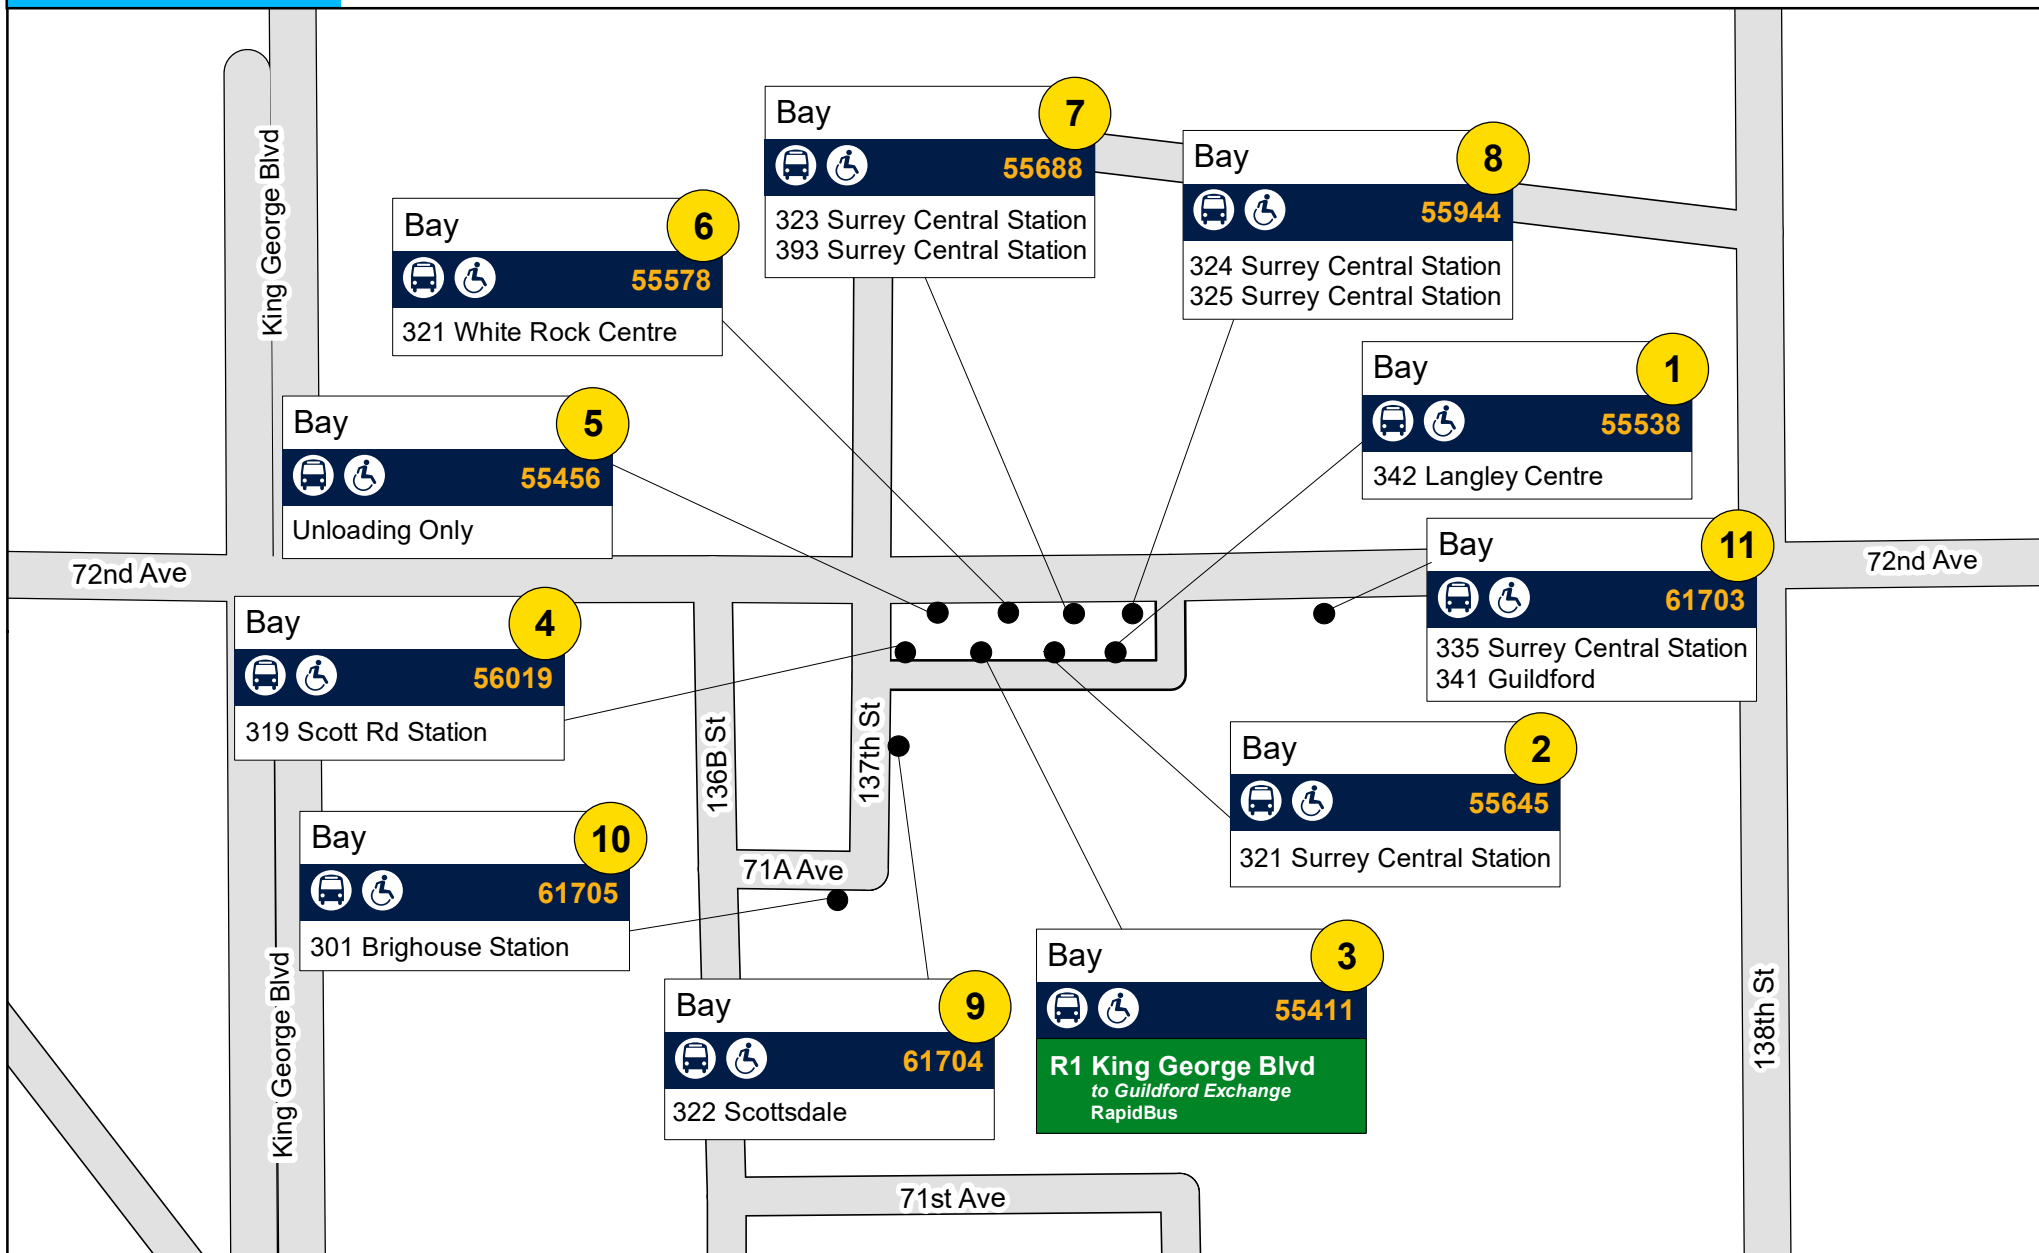

Newton Exchange

72nd Ave & 137th Street, Surrey, BC

May 2020

Bay 6
 55578
 321 White Rock Centre

Bay 7
 55688
 323 Surrey Central Station
 393 Surrey Central Station

Bay 8
 55944
 324 Surrey Central Station
 325 Surrey Central Station

Bay 5
 55456
 Unloading Only

Bay 1
 55538
 342 Langley Centre

Bay 4
 56019
 319 Scott Rd Station

Bay 11
 61703
 335 Surrey Central Station
 341 Guildford

Bay 10
 61705
 301 Brighthouse Station

Bay 2
 55645
 321 Surrey Central Station

Bay 9
 61704
 322 Scottsdale

Bay 3
 55411
 R1 King George Blvd
 to Guildford Exchange
 RapidBus