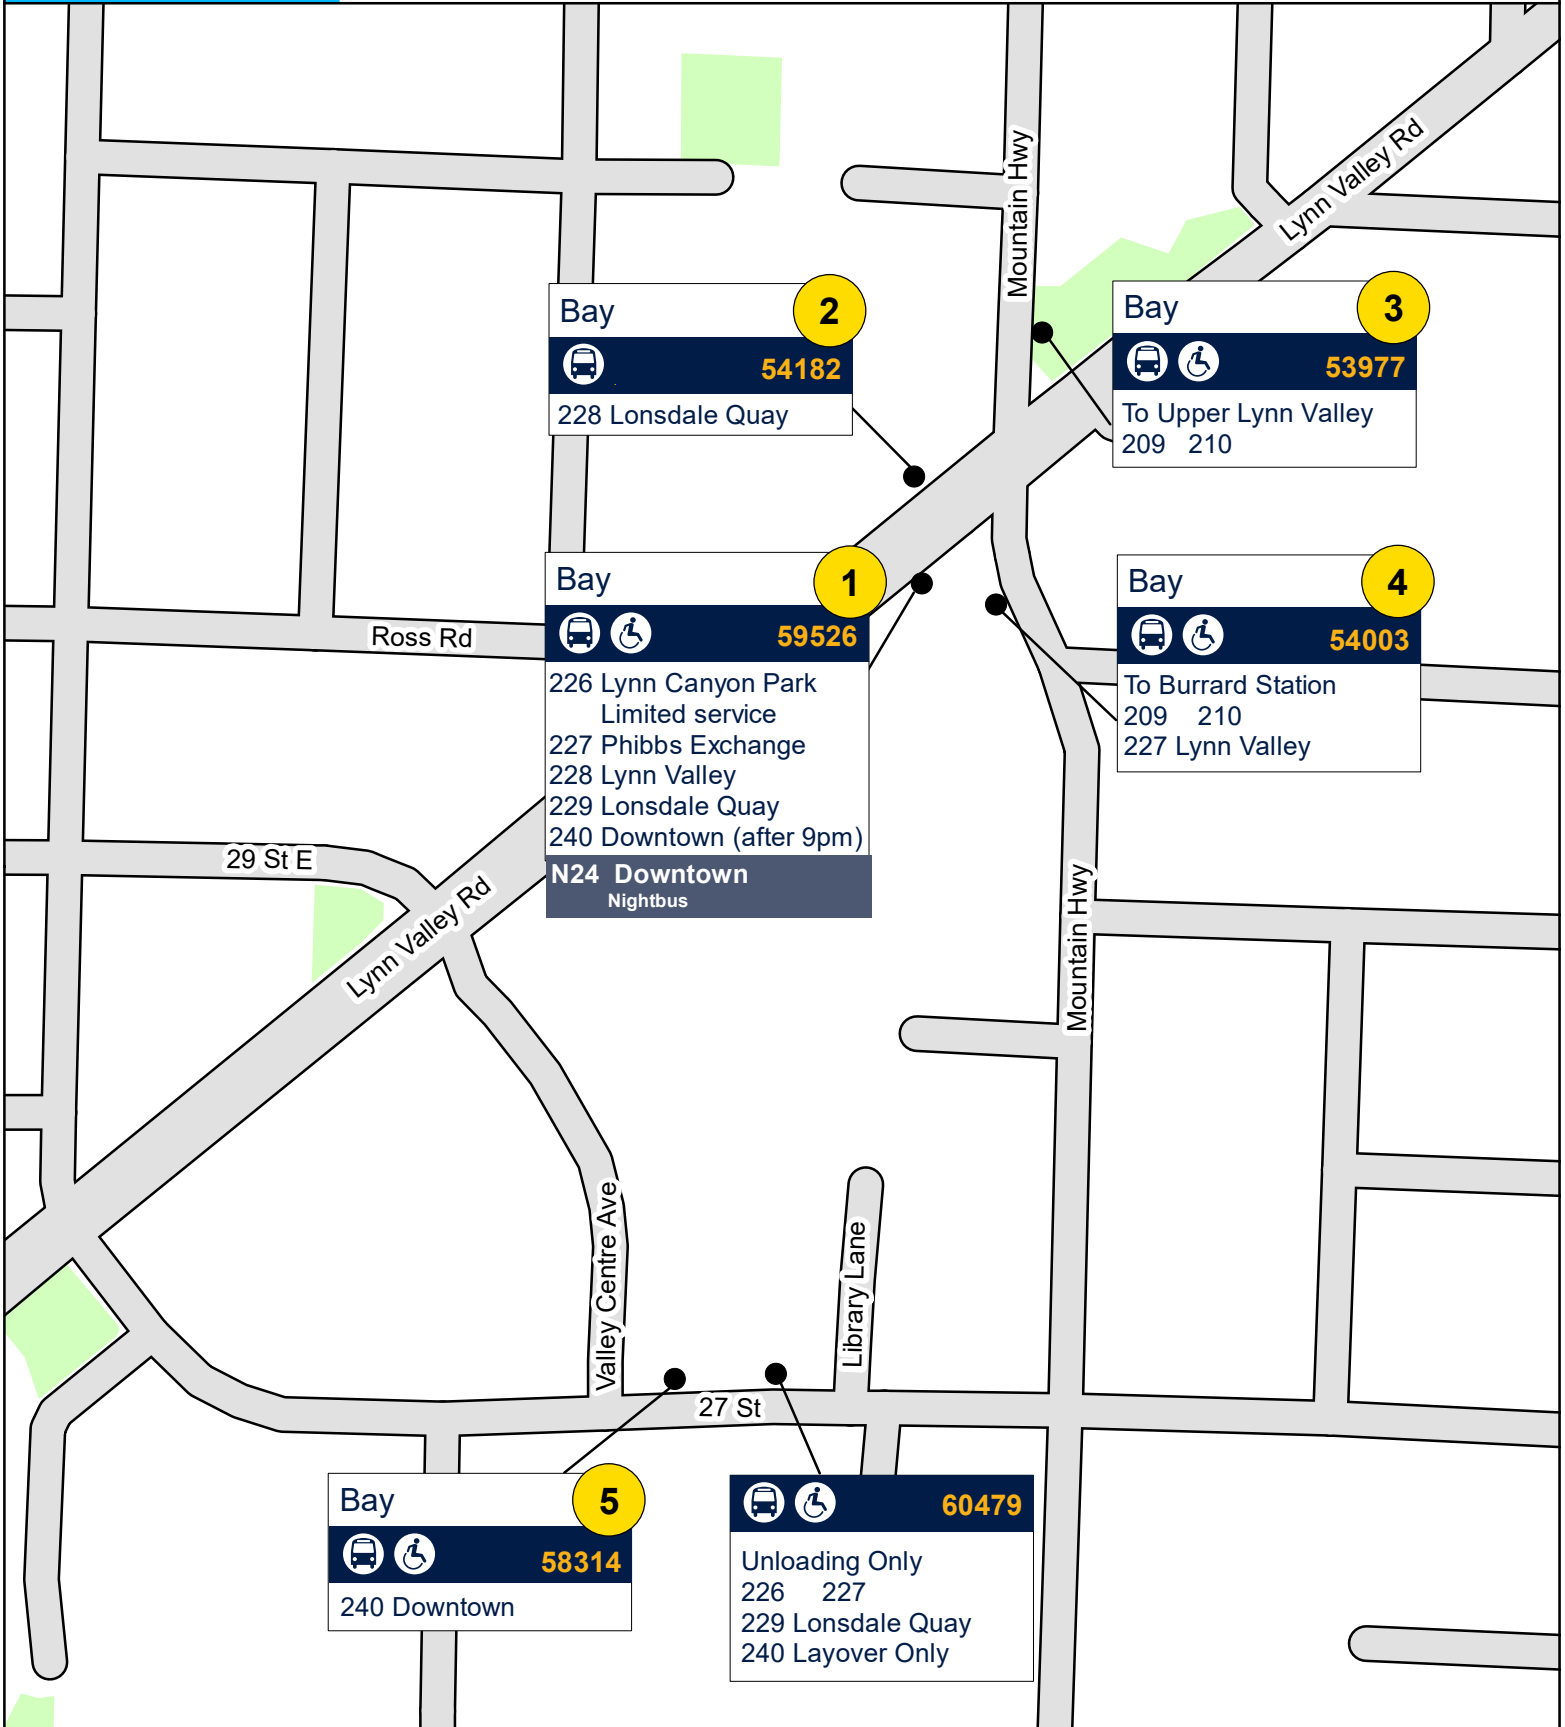

Lynn Valley

Lynn Valley Rd, District of North Vancouver, BC

April 2022

Bay 2

54182

228 Lonsdale Quay

Bay 3

53977

To Upper Lynn Valley
209 210

Bay 1

59526

226 Lynn Canyon Park
Limited service
227 Phibbs Exchange
228 Lynn Valley
229 Lonsdale Quay
240 Downtown (after 9pm)
N24 Downtown
Nightbus

Bay 4

54003

To Burrard Station
209 210
227 Lynn Valley

Bay 5

58314

240 Downtown

60479

Unloading Only
226 227
229 Lonsdale Quay
240 Layover Only