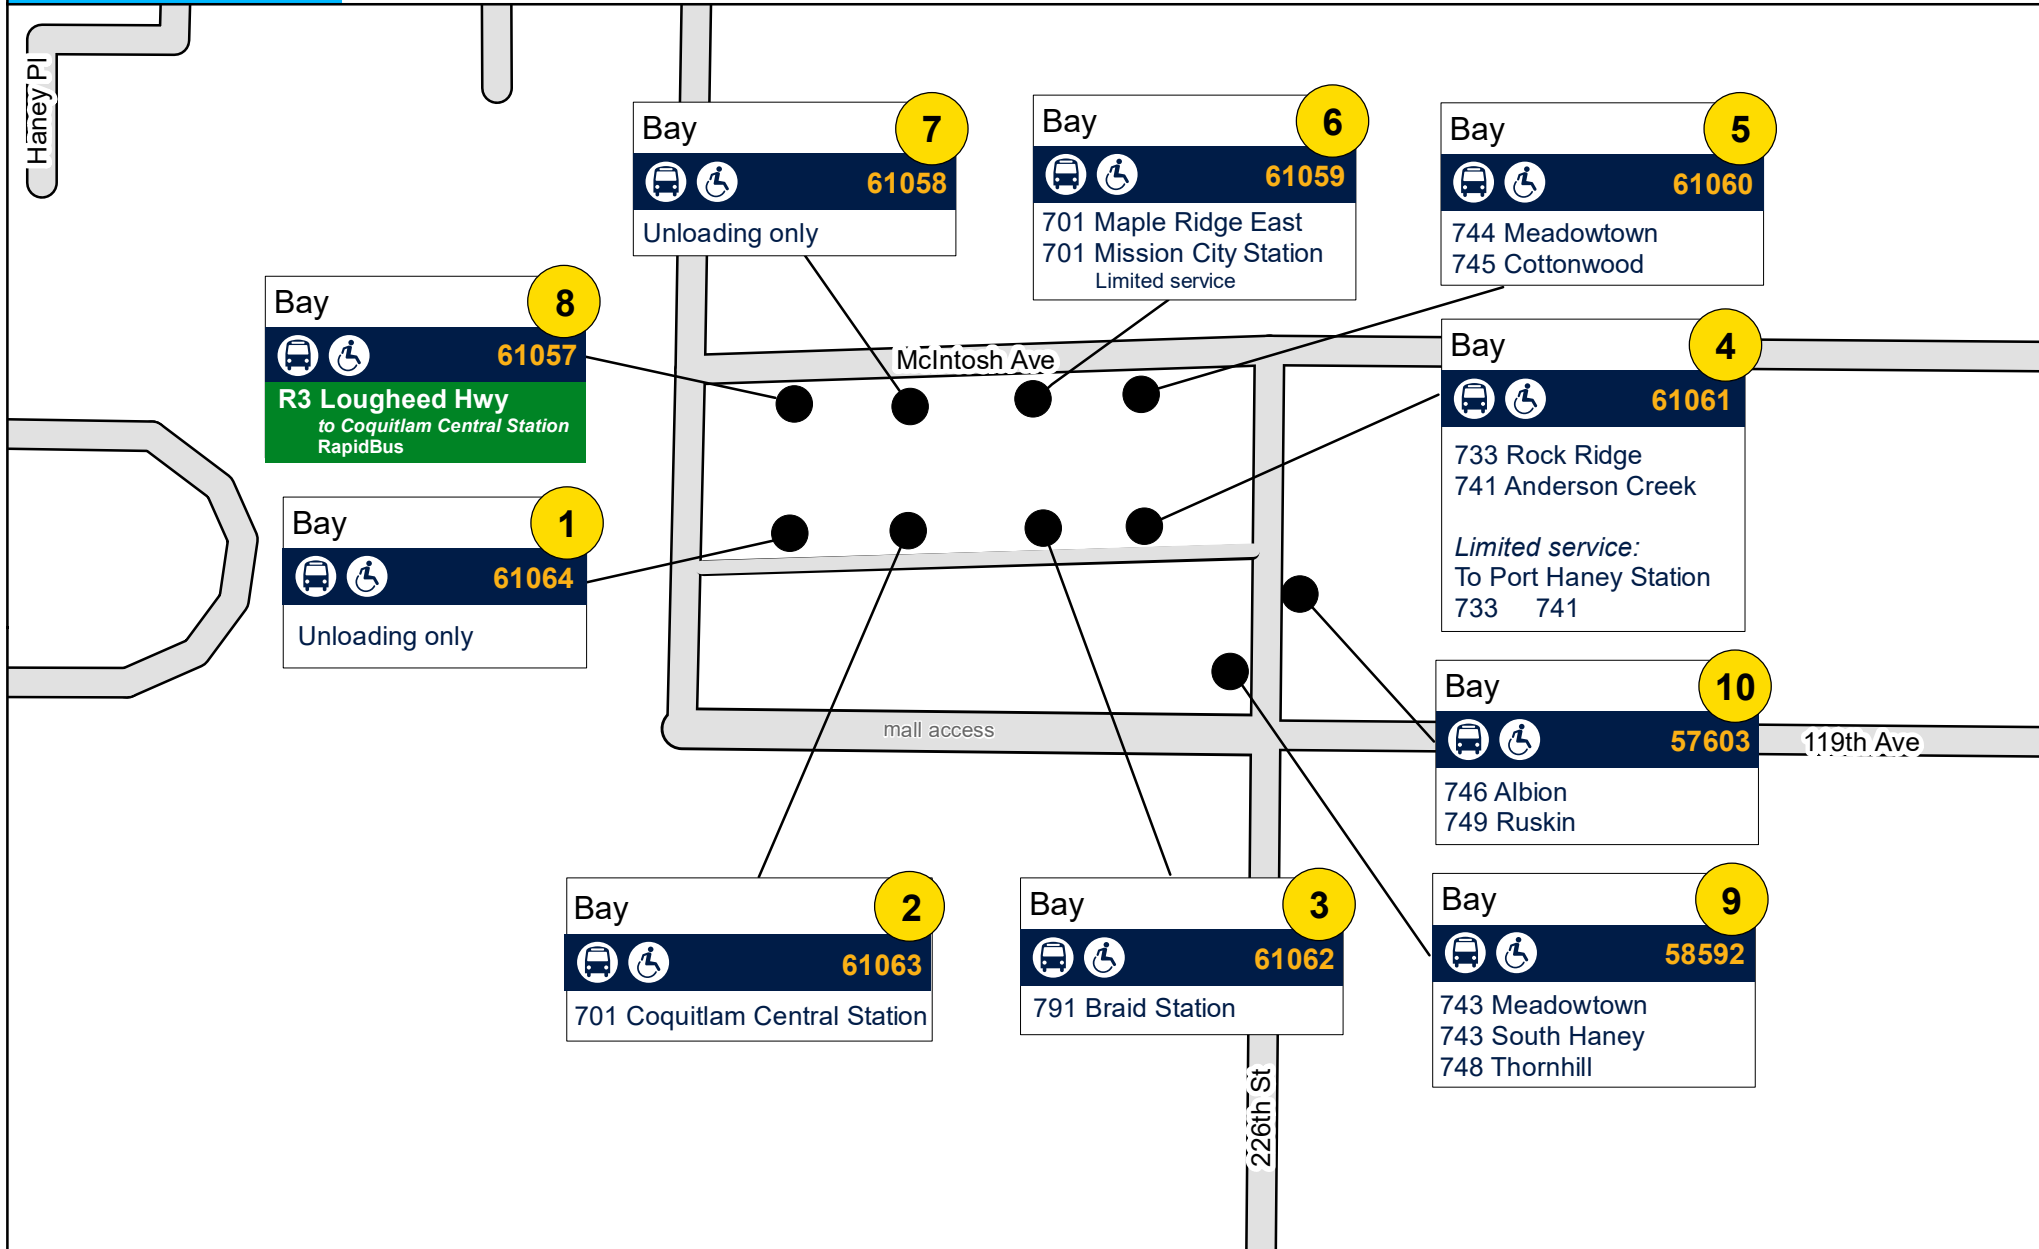

Haney Place

McIntosh Ave at Edge St, Maple Ridge, BC

January 2022

Haney Pl

Bay 7

61058

Unloading only

Bay 6

61059

701 Maple Ridge East
701 Mission City Station
Limited service

Bay 5

61060

744 Meadowtown
745 Cottonwood

Bay 8

61057

R3 Lougheed Hwy
to Coquitlam Central Station
RapidBus

Bay 4

61061

733 Rock Ridge
741 Anderson Creek

Limited service:
To Port Haney Station
733 741

Bay 1

61064

Unloading only

Bay 10

57603

746 Albion
749 Ruskin

Bay 2

61063

701 Coquitlam Central Station

Bay 3

61062

791 Braid Station

Bay 9

58592

743 Meadowtown
743 South Haney
748 Thornhill

mall access

19th Ave

226th St