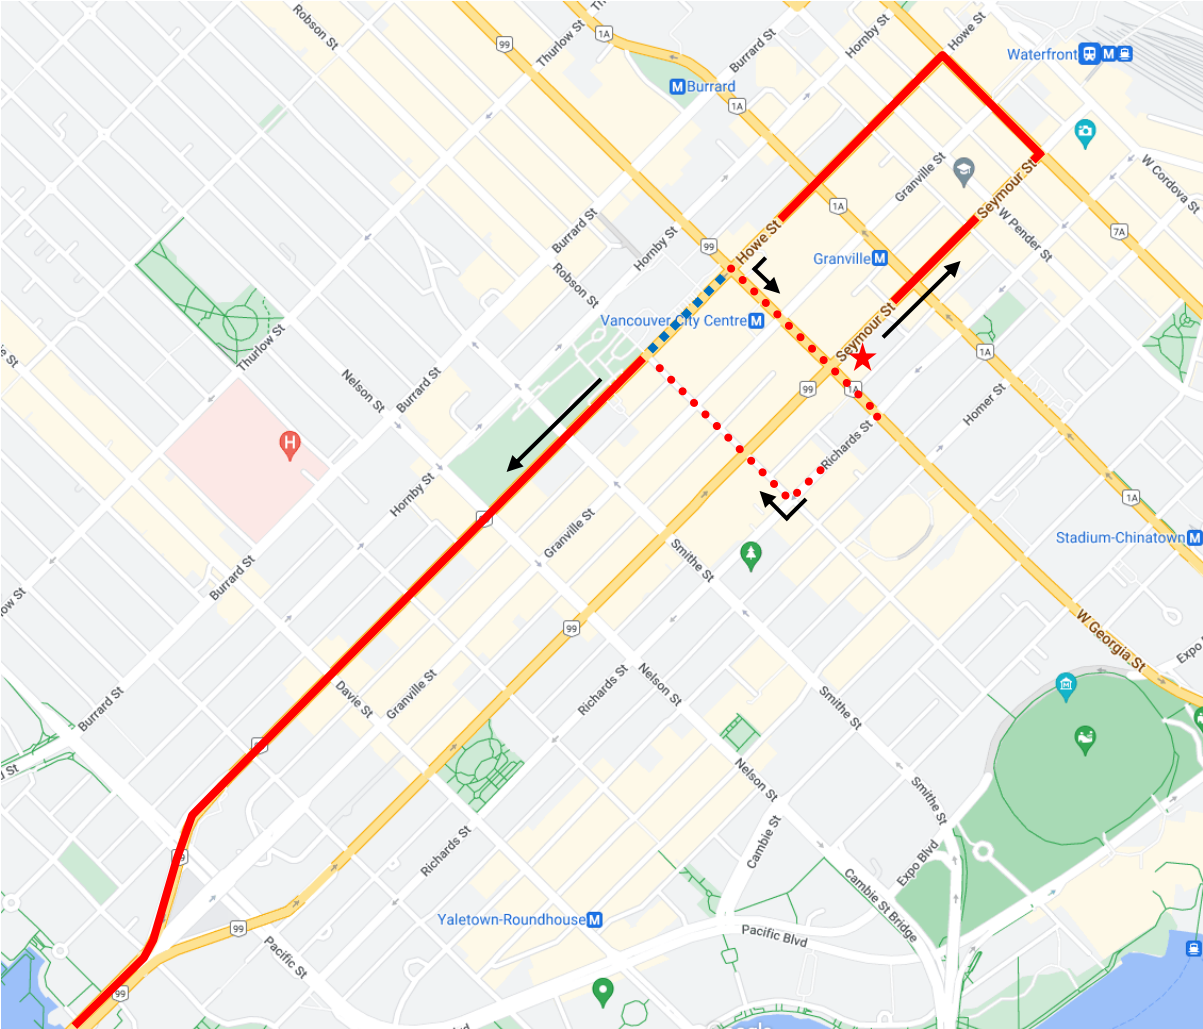

International Jazz Fest Detour Map

N9 Coquitlam Central Station: Regular route to Howe & W Georgia, then W Georgia, Richards, Robson, Howe St, resume regular route due to special event.

Regular route	
Portion missed	
Detour portion	