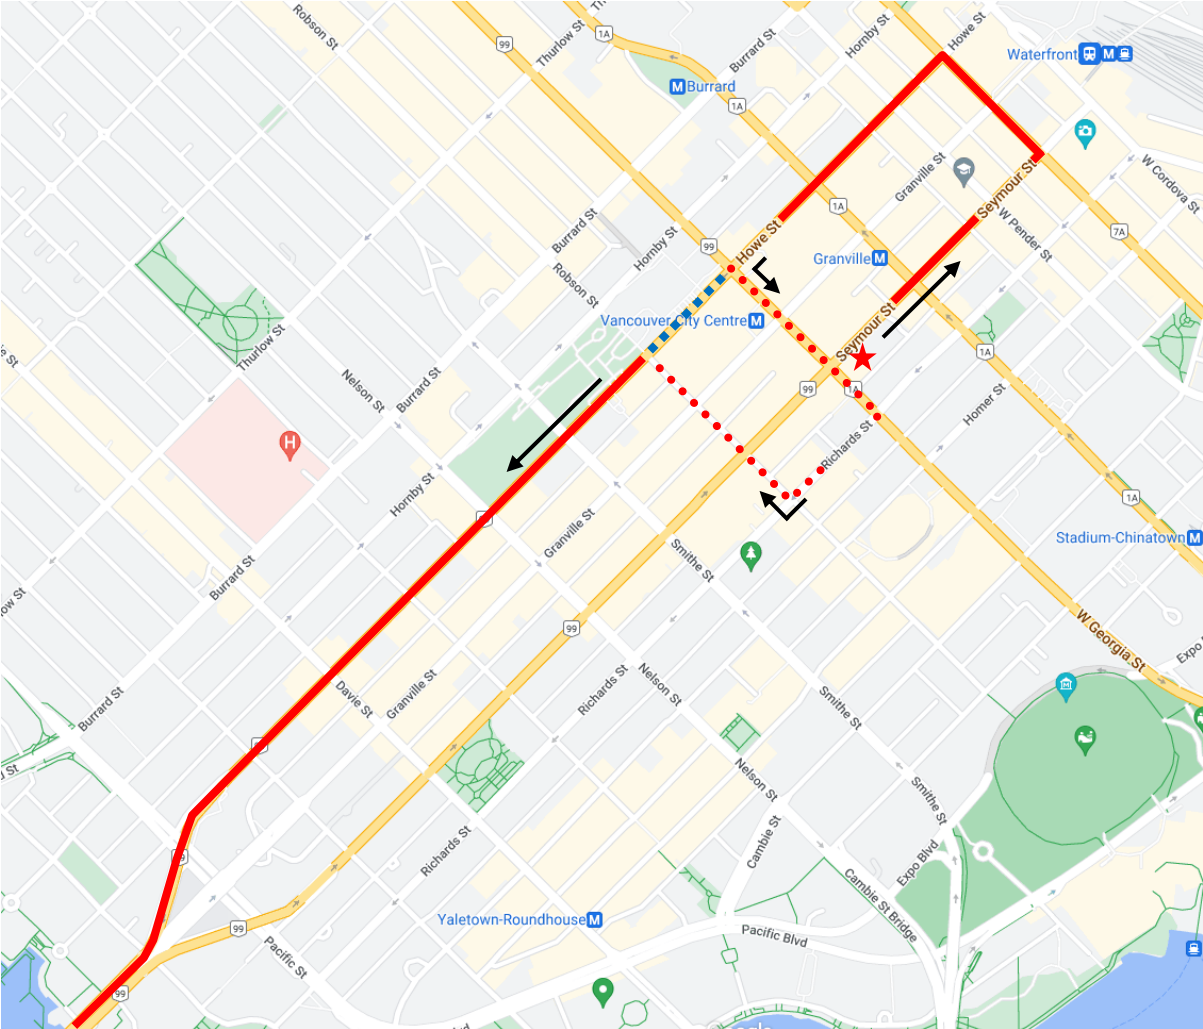

International Jazz Fest Detour Map

N10 Brighthouse Station: Regular route to Howe & W Georgia, then W Georgia, Richards, Robson, Howe St, resume regular route due to special event.

Regular route	
Portion missed	
Detour portion	