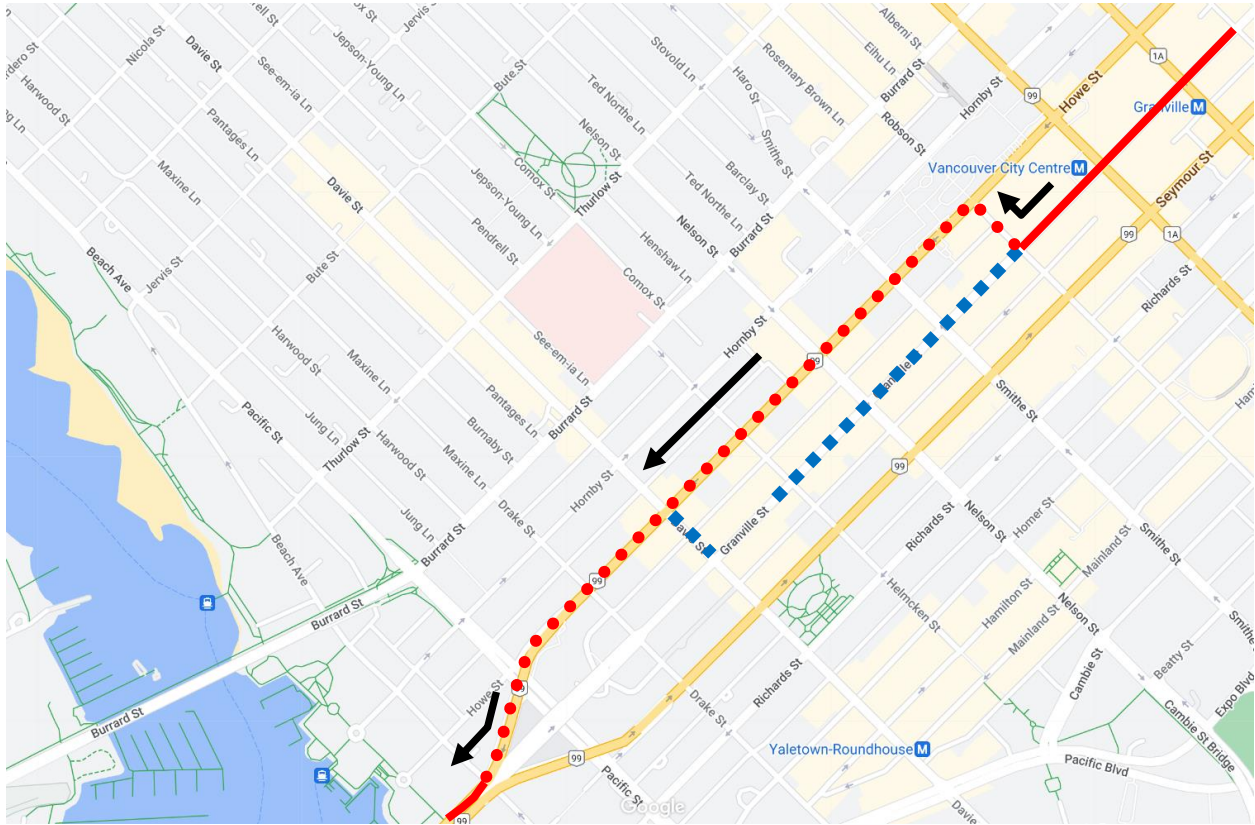

Vancouver Jazz Festival Detour Map

14 UBC: Regular route to Granville St & Robson St, then via Robson St, Howe St, Granville Bridge, then resume regular route due to special event.

Regular route	
Portion missed	
Detour portion	