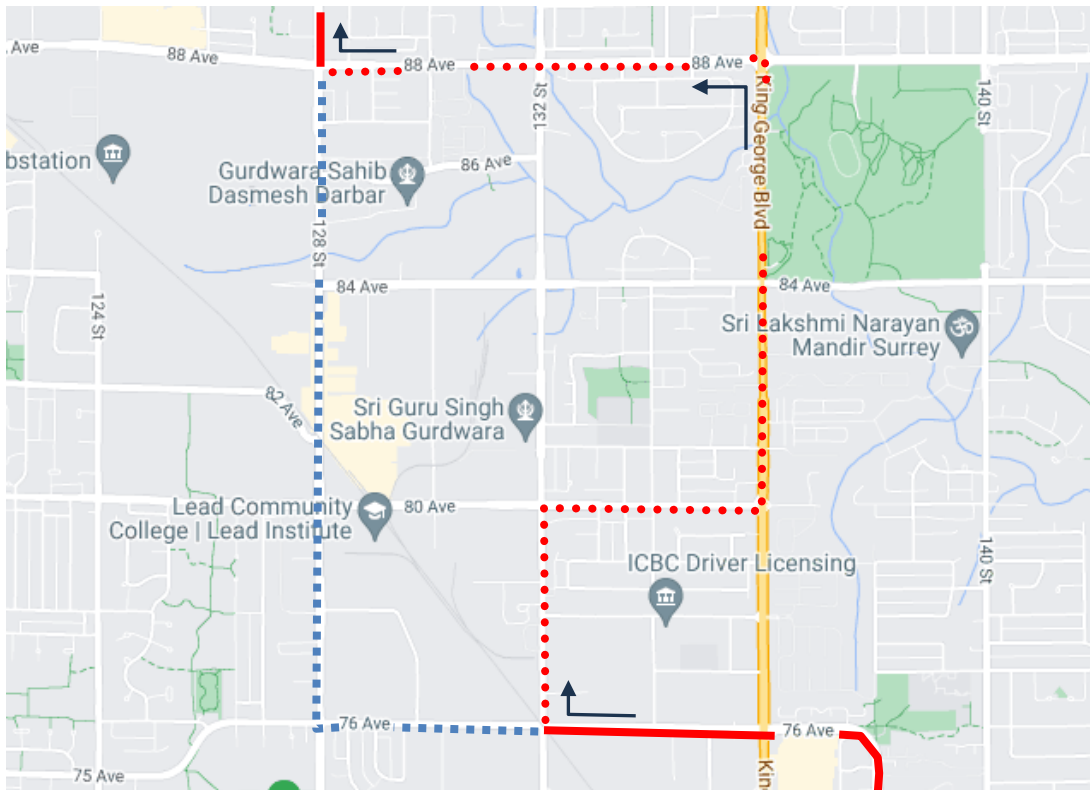

# Vaisakhi Parade Detour Map

**323 Surrey Central Station:** Regular route to 76 Ave at 132 St, then 132 St, 80 Ave, King George, 88 Ave, 128 St, resume regular route due to special event.

Regular route	
Portion missed	
Detour portion	