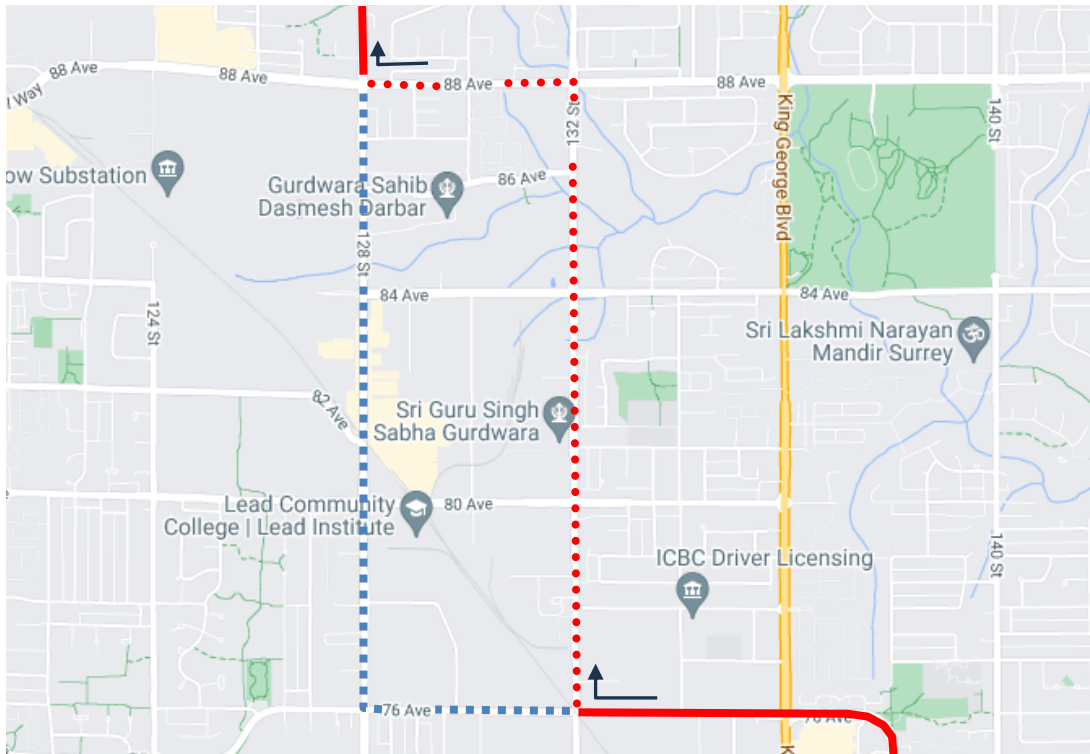

Vaisakhi Parade Map

323 Surrey Central Station: Regular route to 76 Ave and 132 St, via 132 St, 88 Ave, 128 St, resume regular route due to special event.

Regular route	
Portion missed	
Detour portion	