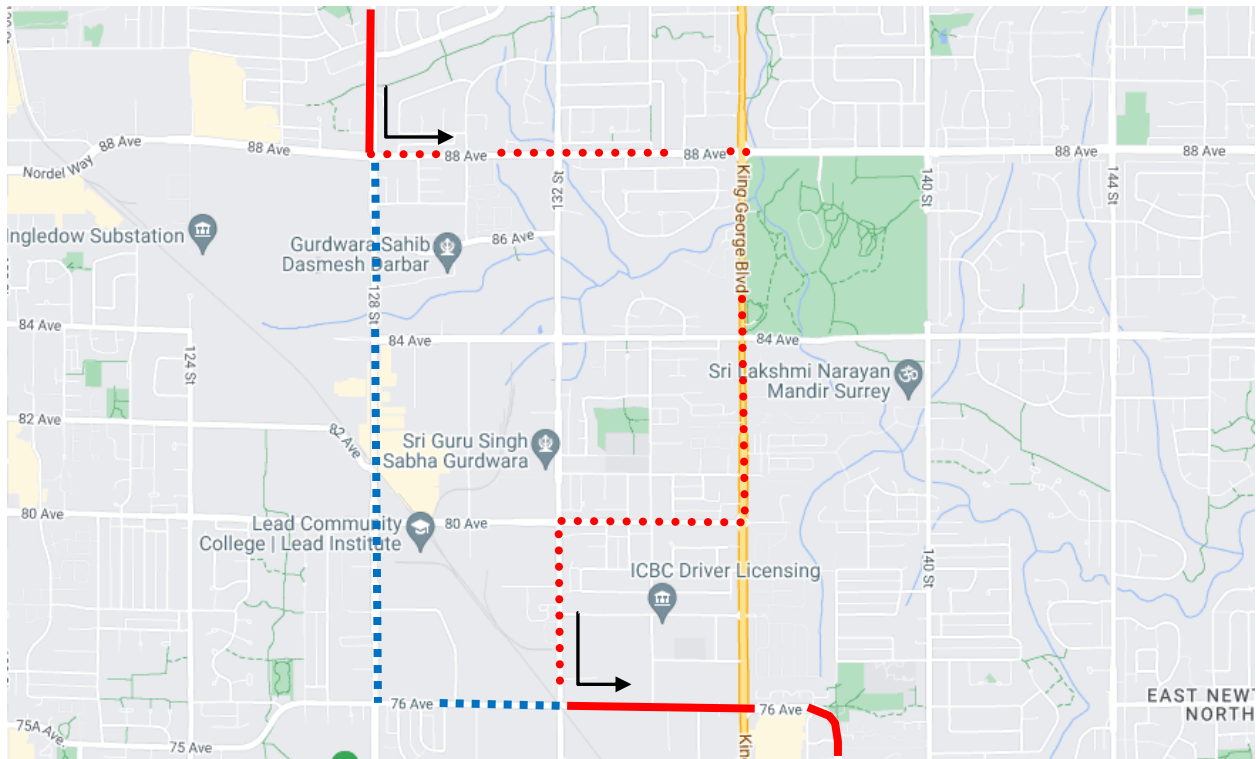

Vaisakhi Parade Detour Map

323 Newton Exchange: Regular route to 128 St at 88 Ave, then 88 Ave, King George, 80 Ave, 132 St, 76 Ave, resume regular route due to special event.

Regular route	
Portion missed	
Detour portion	