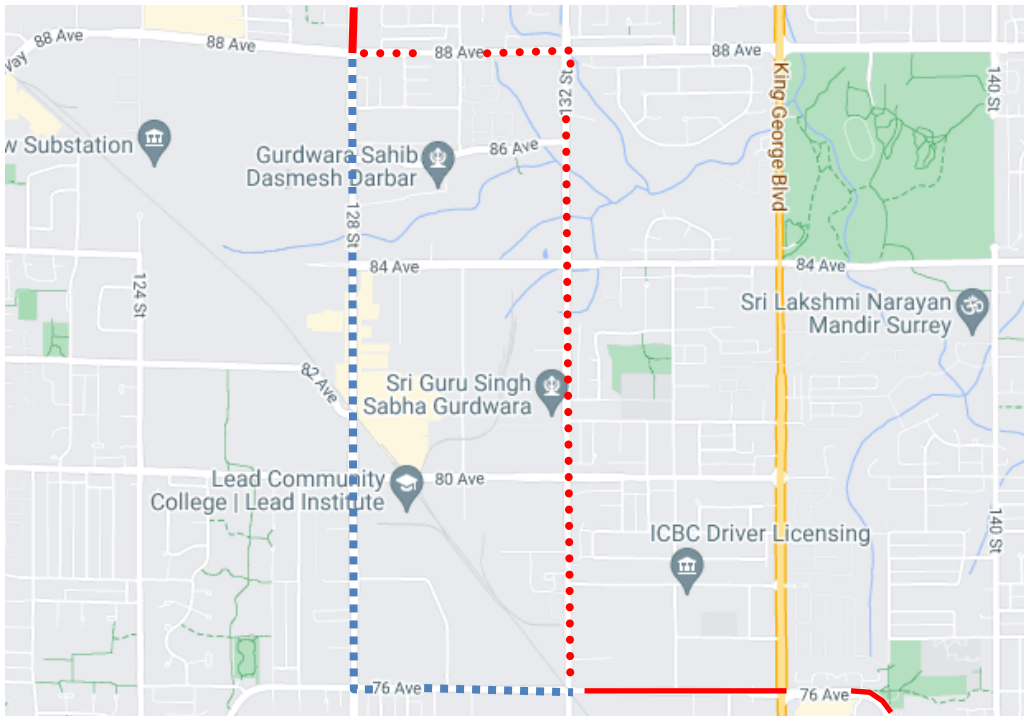

Vaisakhi Parade Detour Map

323 Newton Exchange: Regular route to 128 St and 88 Ave, via 88 Ave, 132 St, 76 Ave, resume regular route due to special event.

Regular route	
Portion missed	
Detour portion	