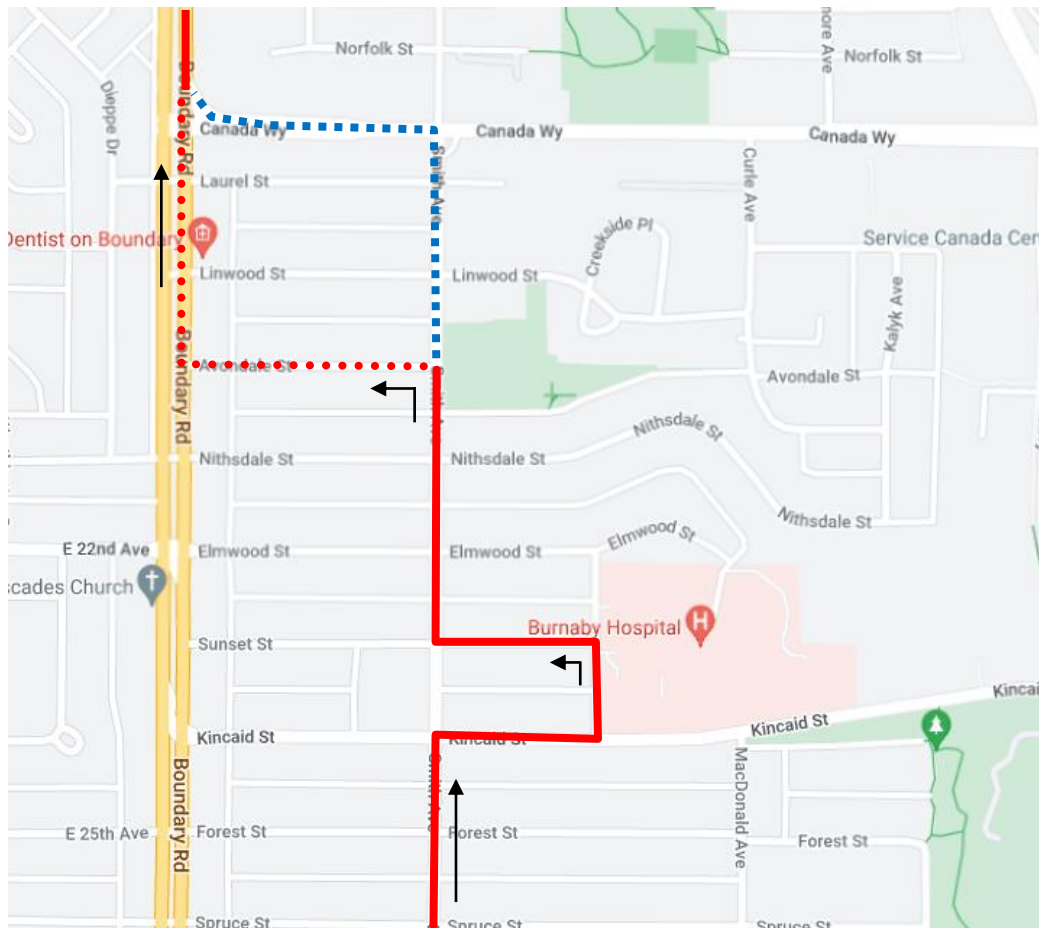

# Tian Jin Festival Detour Map

**28 Phibbs Exchange:** Regular route to Smith Ave & Avondale St, then via Avondale, Boundary Rd, resume regular route.

Regular route	
Portion missed	
Detour portion	