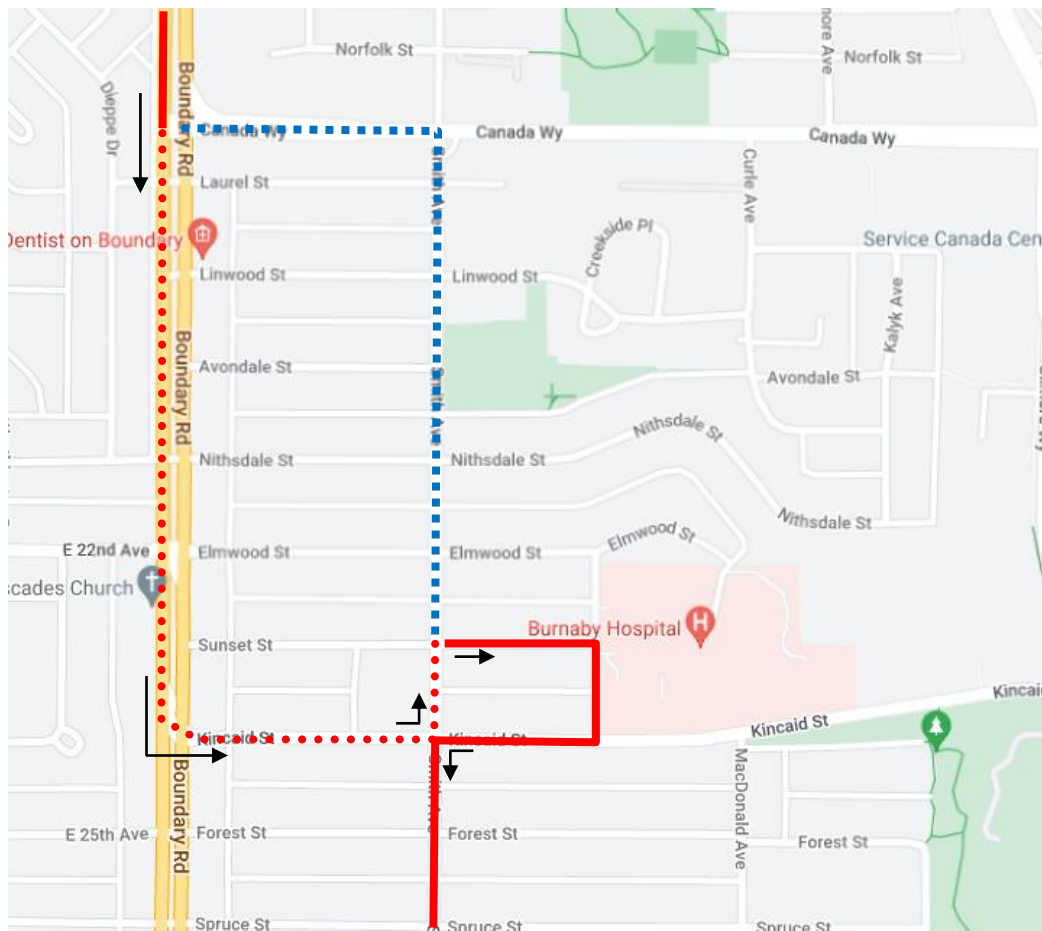

Tian Jin Festival Detour Map

28 Joyce Station: Regular route to Boundary Rd & Canada Way, then continue Boundary Rd, Kincaid St, Smith Ave, Sunset St, resume regular route.

Regular route	
Portion missed	
Detour portion	