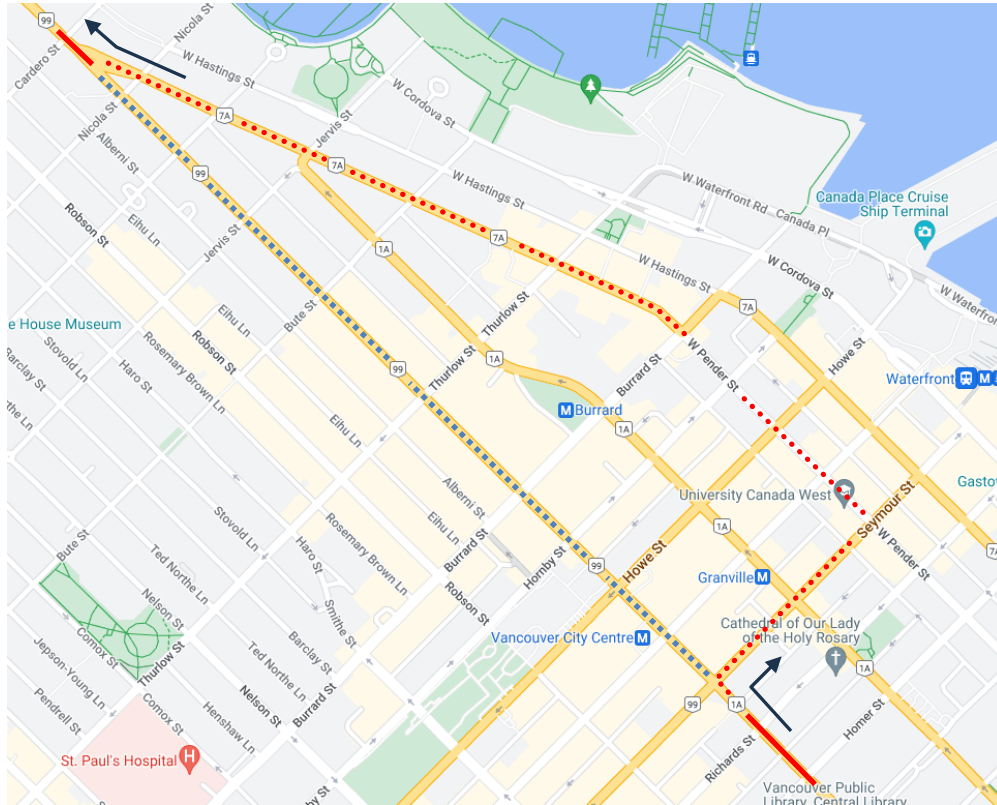

# Vancouver Sun Run Detour Map

**N24 Lynn Valley NightBus:** Regular route to Georgia and Seymour then Seymour, Pender, Georgia, then resume regular route due to special event.

Regular route	
Portion missed	
Detour portion	