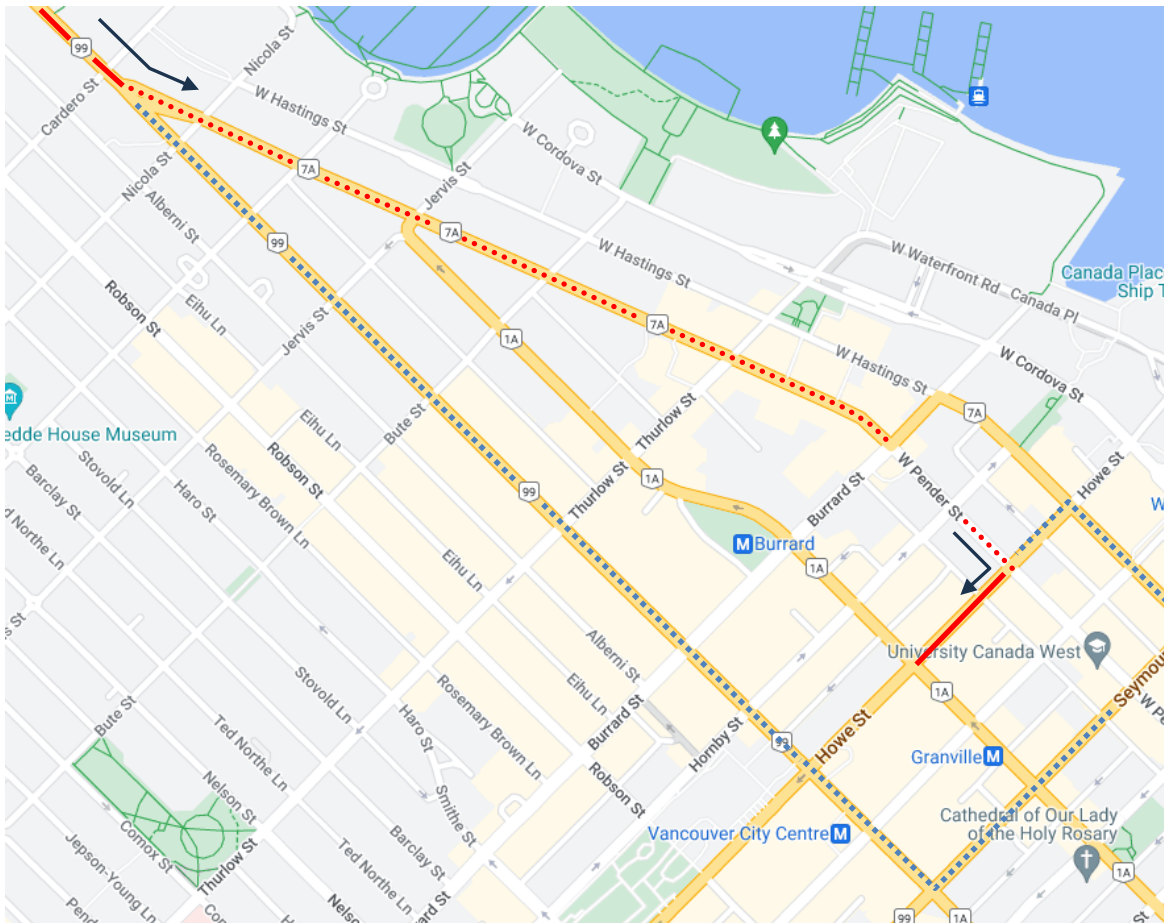

Vancouver Sun Run Detour Map

N24 Downtown NightBus: Regular route to Georgia and Pender then Pender, Howe, then resume regular route due to special event.

| | |
|----------------|--|
| Regular route |  |
| Portion missed |  |
| Detour portion |  |