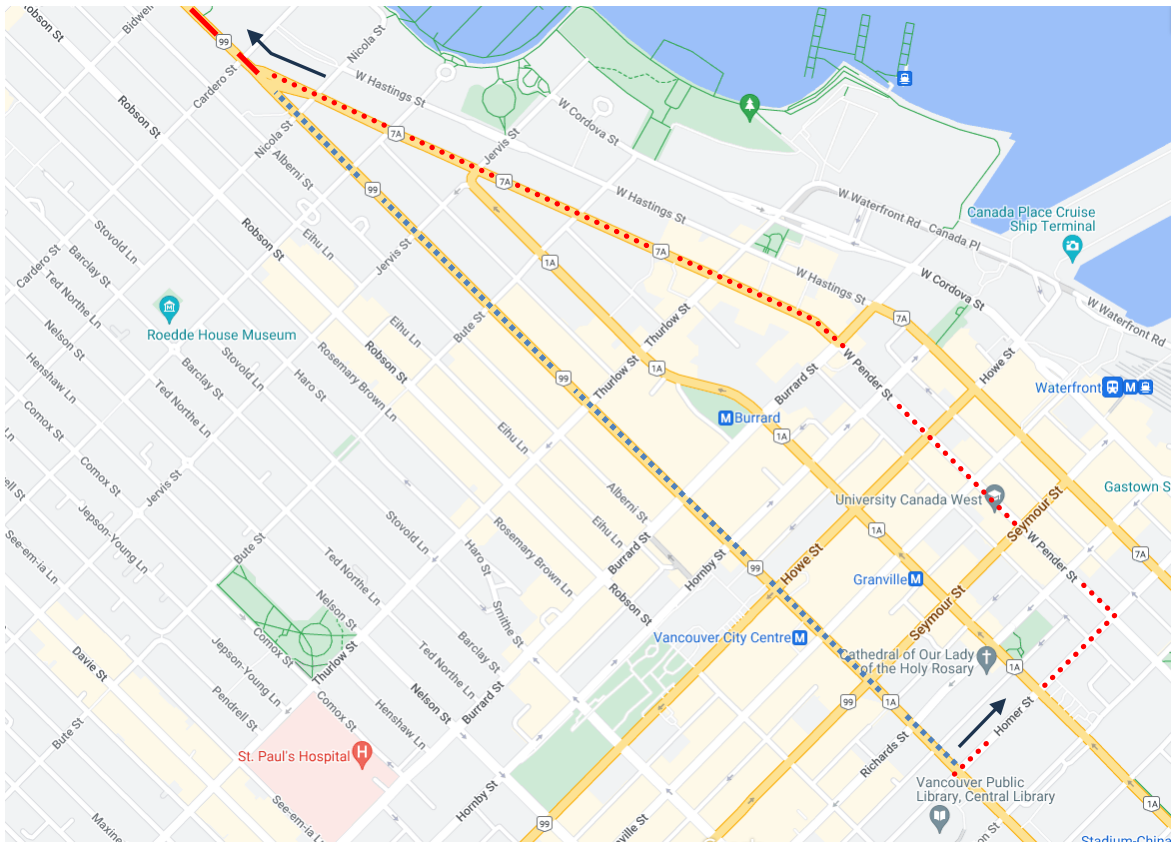

Vancouver Sun Run Detour Map

240 Lynn Valley: From northbound Homer and Georgia then continue on Homer, Pender, Georgia, then resume regular route due to special event.

Regular route	
Portion missed	
Detour portion	