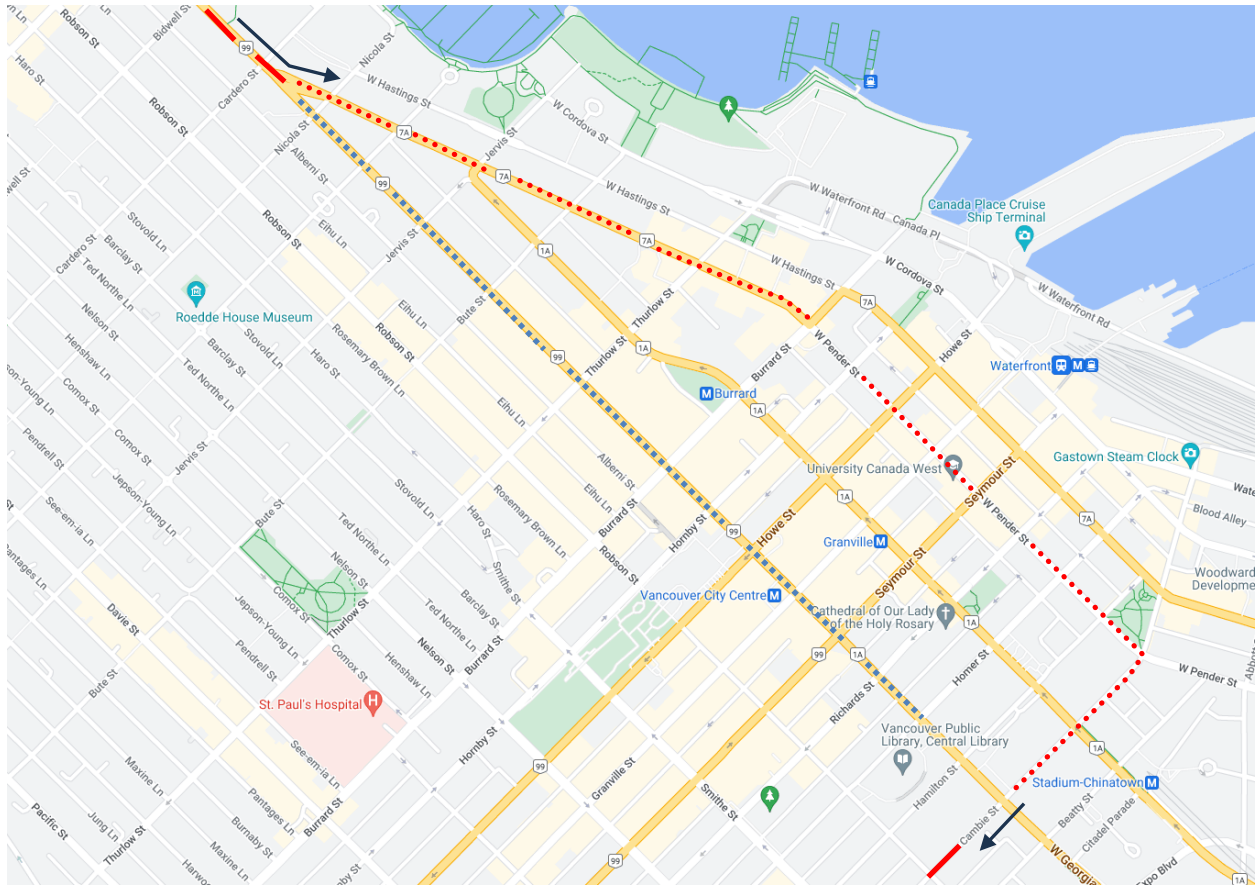

# Vancouver Sun Run Detour Map

**240 Downtown:** Regular route to Georgia and Pender, then Pender, Cambie, resume regular route due to special event.

Regular route	
Portion missed	
Detour portion	