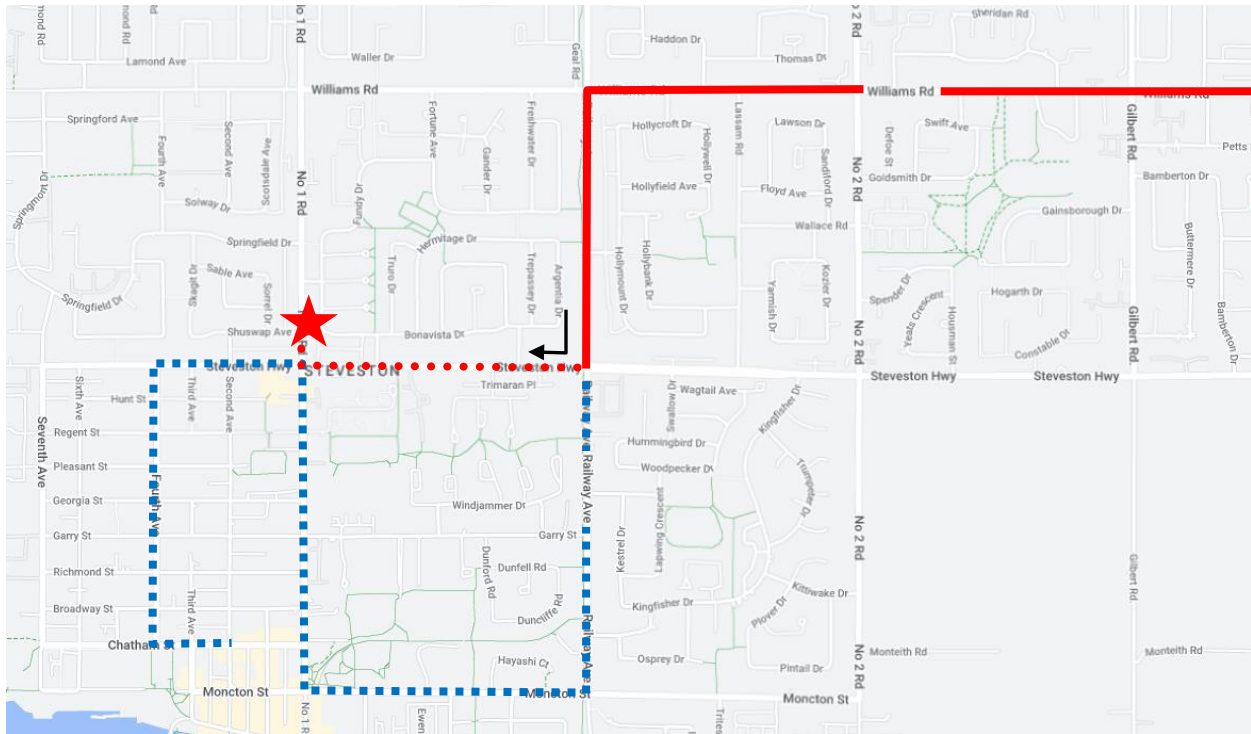

# Salmon Festival Detour Map

**413 Steveston:** Regular route to Railway and Steveston, via Steveston, No 1 Rd, to temporary terminus at No 1 Rd and Steveston.

Regular route	
Portion missed	
Detour portion	
Temp Terminus	