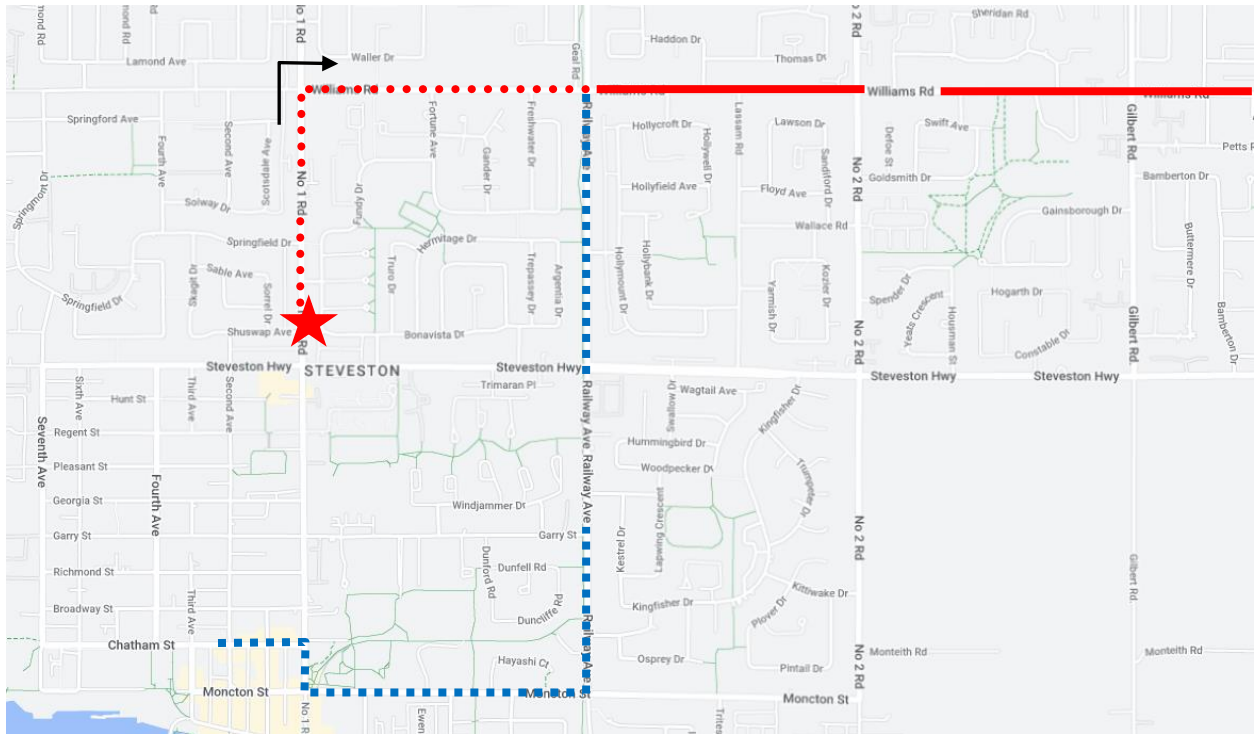

Salmon Festival Detour Map

413 Riverport: From temporary terminus at No 1 Rd and Steveston, via No 1 Rd, Williams, resume regular route.

Regular route	
Portion missed	
Detour portion	
Temp Terminus	