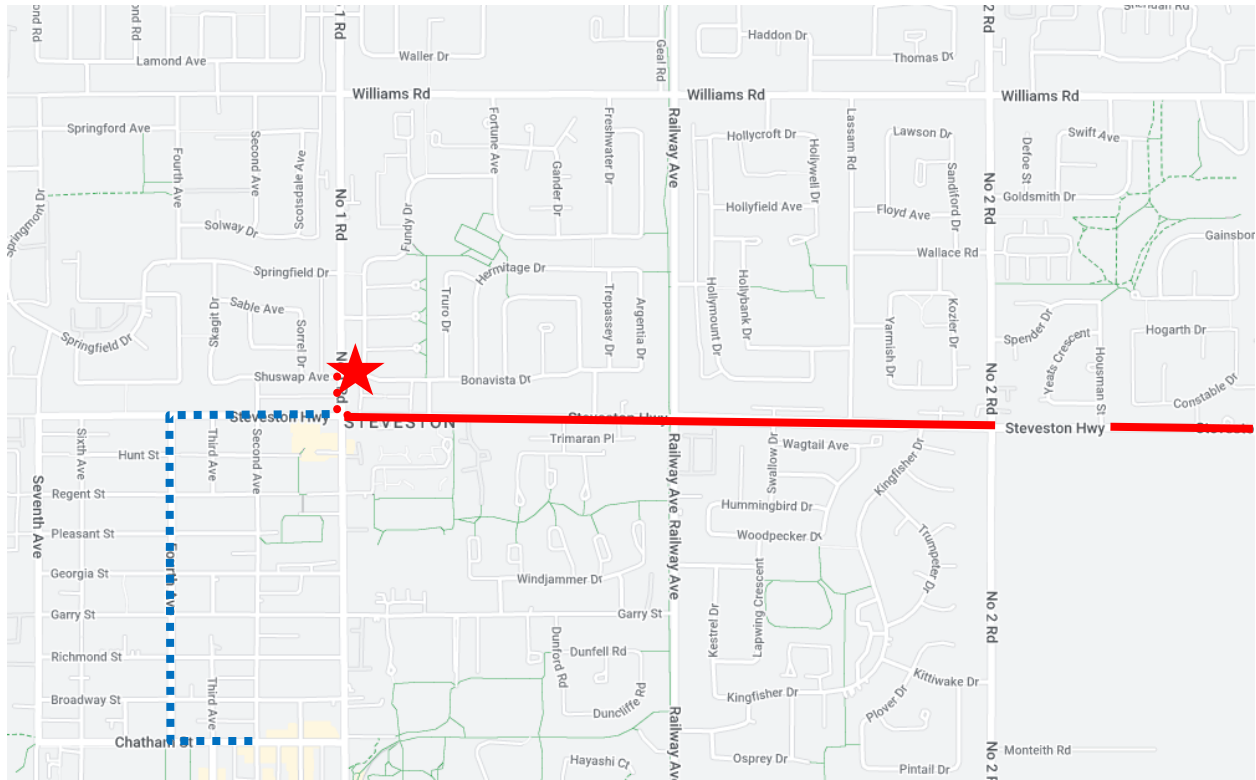

Salmon Festival Detour Map

407 Gilbert: Regular route to Steveston and No 1 Rd, via No 1 Rd, to temporary terminus at No 1 Rd and Steveston.

Regular route	
Portion missed	
Detour portion	
Temp Terminus	