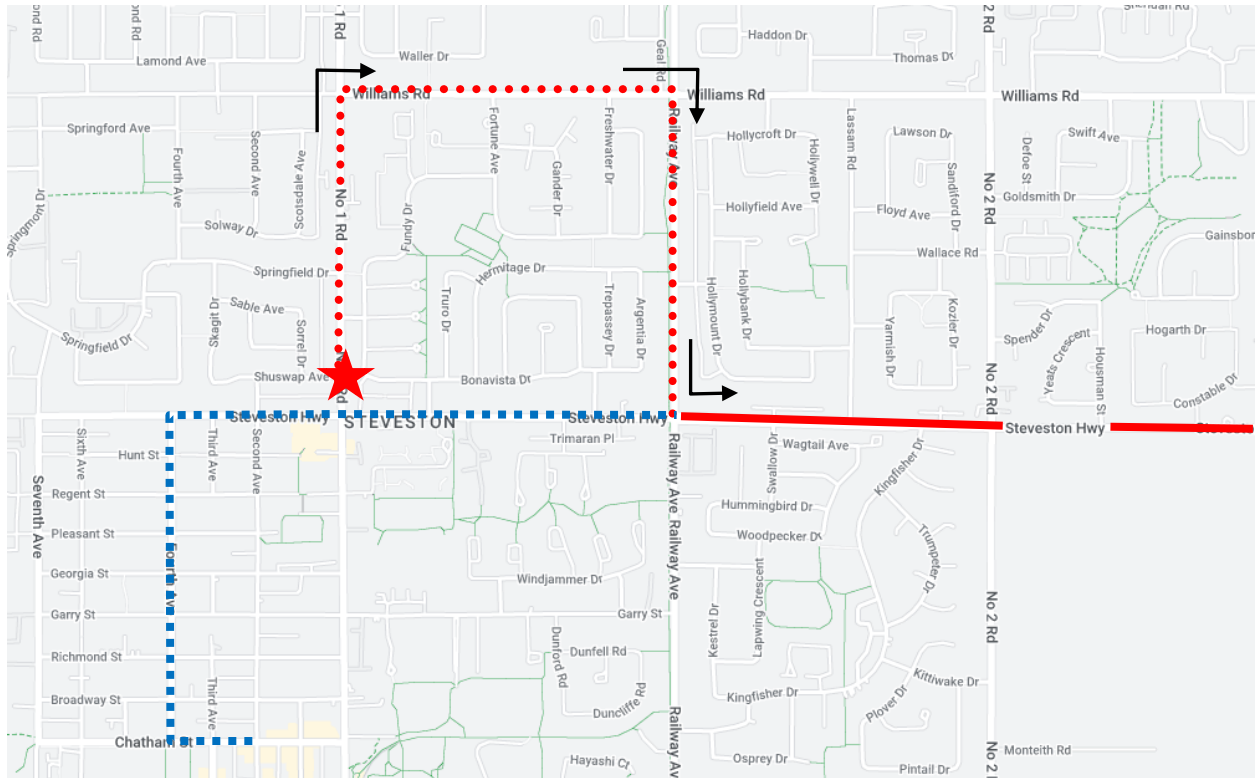

Salmon Festival Detour Map

407 Bridgeport: From temporary terminus at No 1 Rd and Steveston, via No 1 Rd, Williams, Railway, Steveston, resume regular route.

Regular route	
Portion missed	
Detour portion	
Temp Terminus	