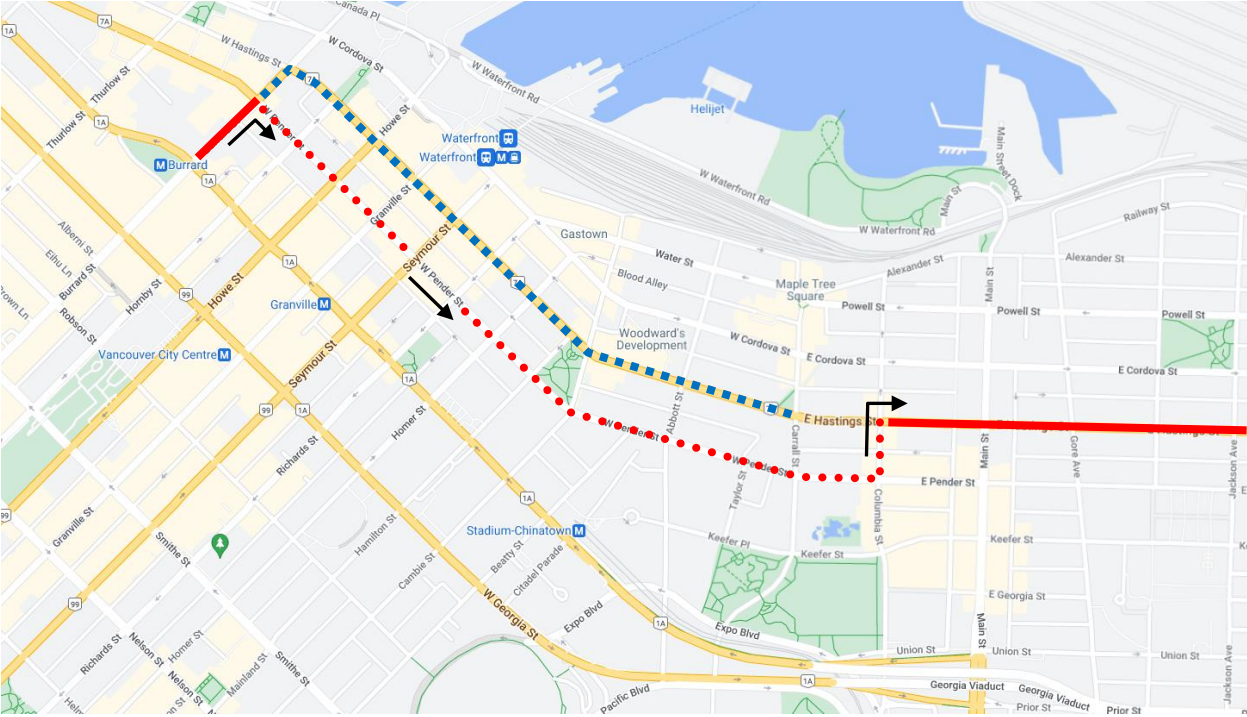

Remembrance Day Detour Map

R5 Hastings St to SFU: From Burrard Station (Bay 6), continue Burrard, Pender, Columbia, Hastings, resume regular route due to special event.

Regular route	
Portion missed	
Detour portion	