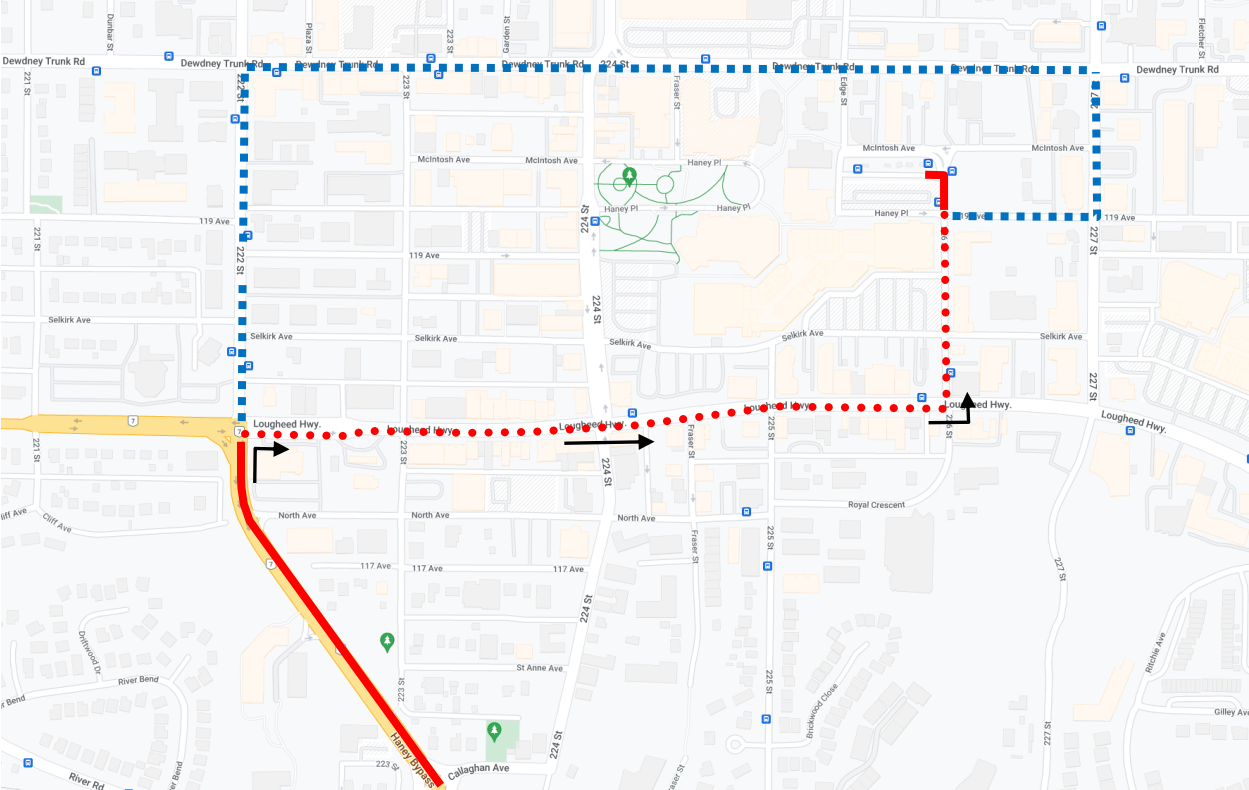

Remembrance Day Detour Map

746 Haney Place: Regular route to 222 St and Lougheed Hwy, then via Lougheed Hwy, 226 St, into Haney Place.

Regular route	
Portion missed	
Detour portion	