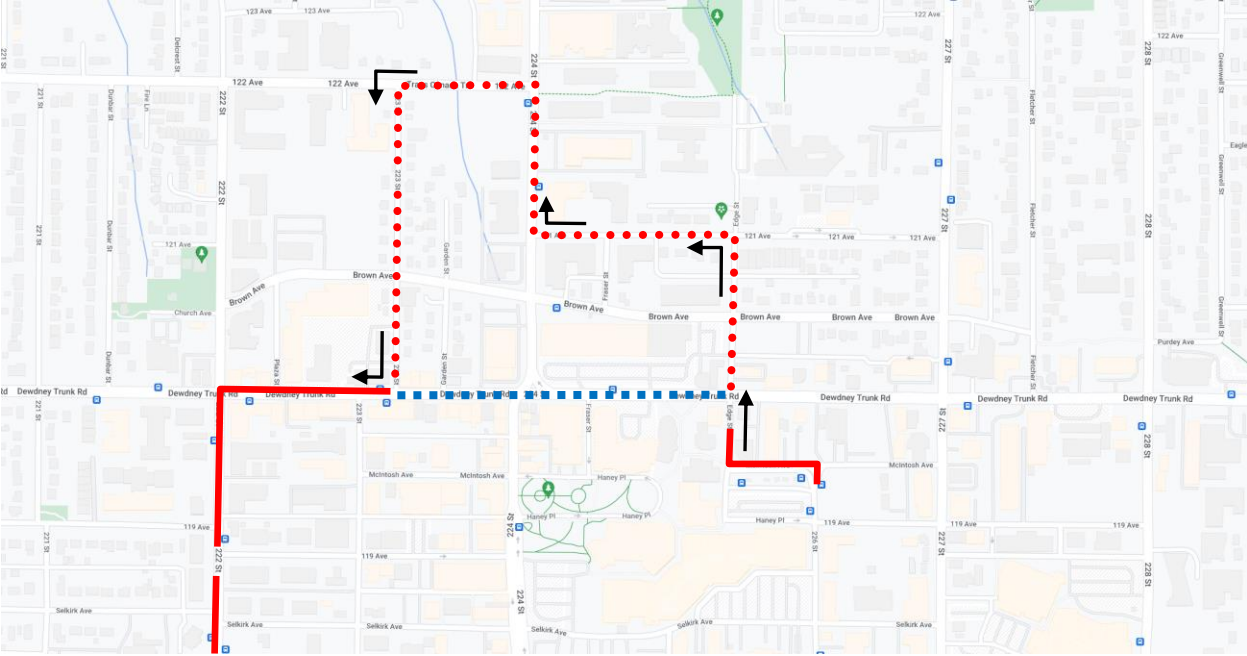

Remembrance Day Detour Map

746 Albion: Regular route to Dewdney Trunk Rd and Edge St, then continue Edge, 121 Ave, 224 St, 122 Ave, 223 St, Dewdney Trunk Rd, resume regular route.

Regular route	
Portion missed	
Detour portion	