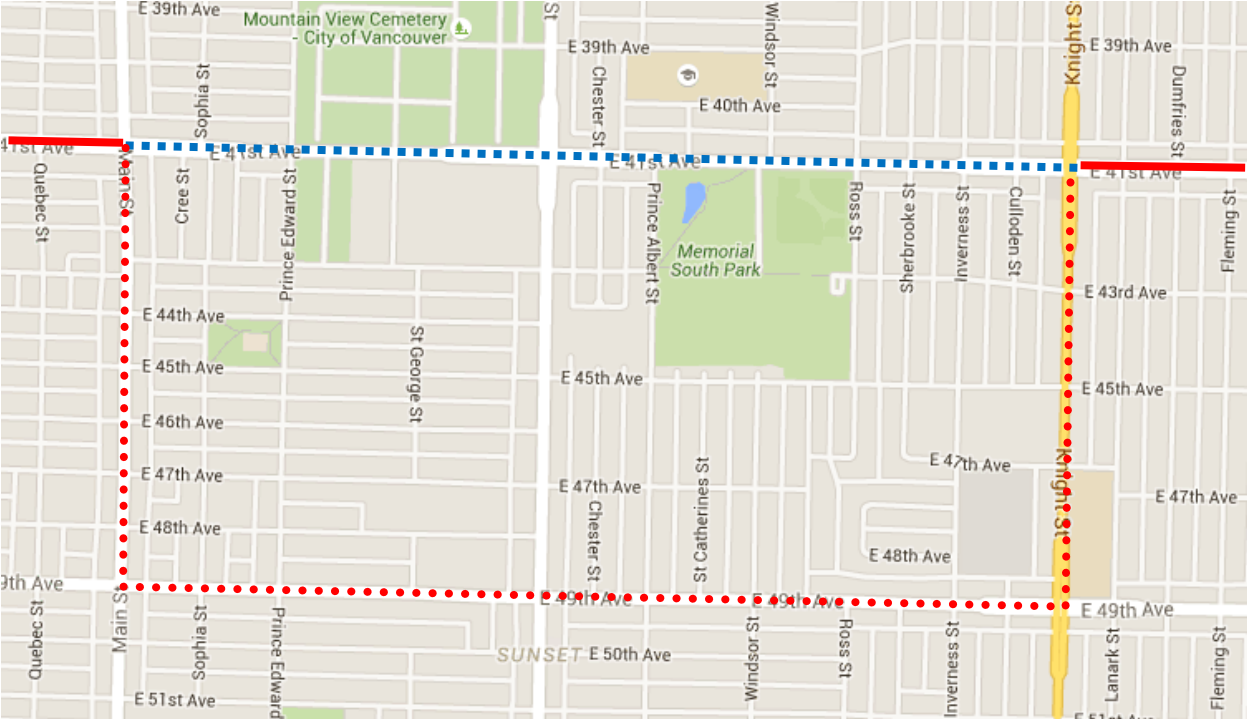

Remembrance Day Detour Map

41 Joyce Stn: Regular route to 41 Ave & Main, then via Main, 49 Ave, Knight, 41 Ave then regular route.

Regular route	
Portion missed	
Detour portion	