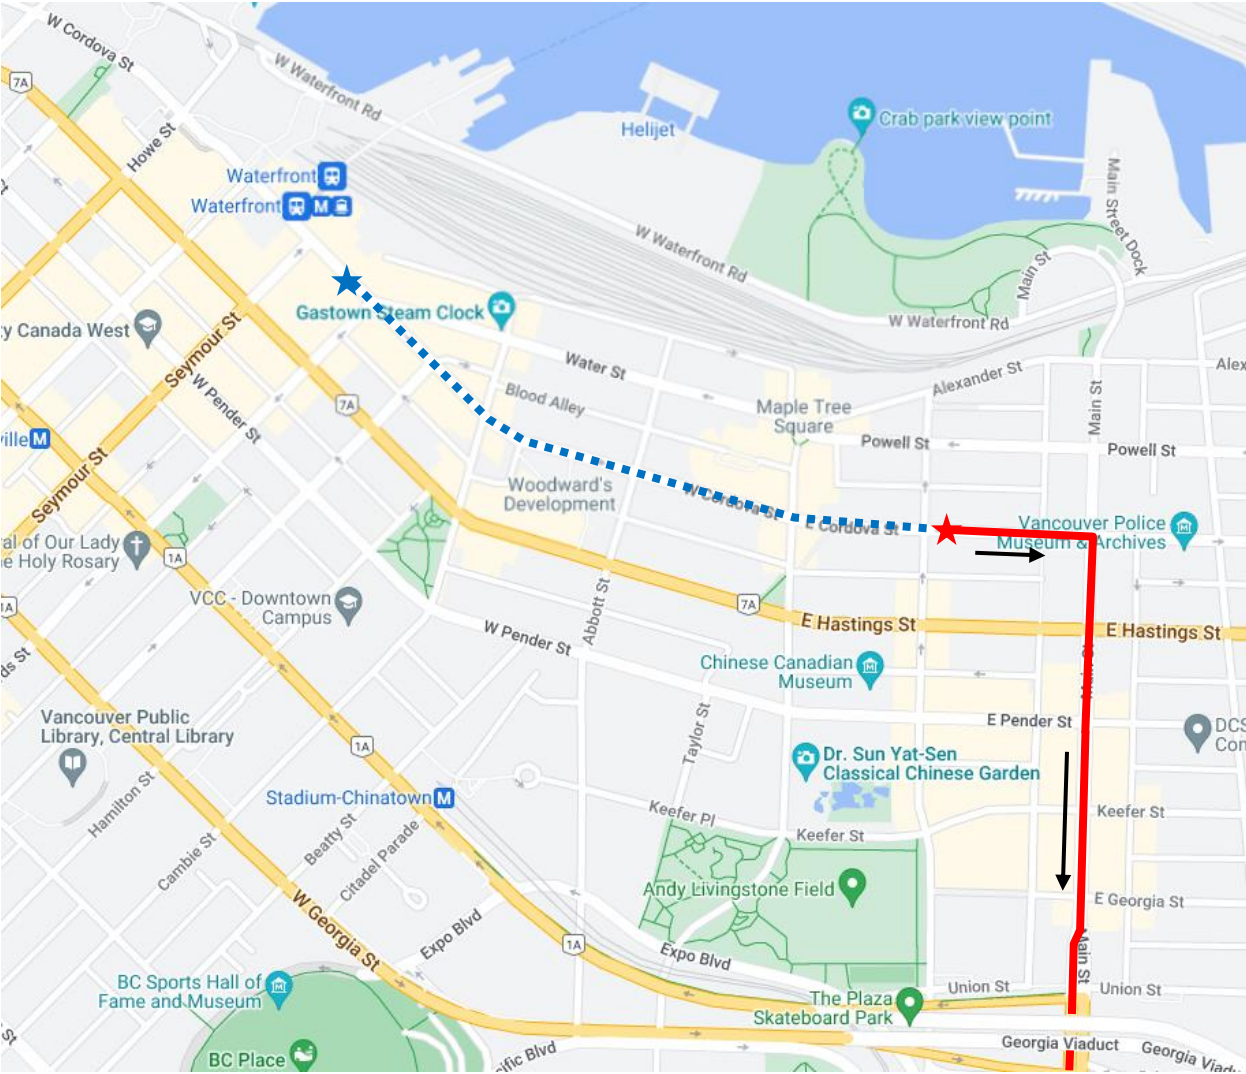

Remembrance Day Detour Map

3 Main-Marine Dr Station: From temporary terminus on E Cordova & Columbia St, resume regular route.

Regular route	
Portion missed	
Detour portion	