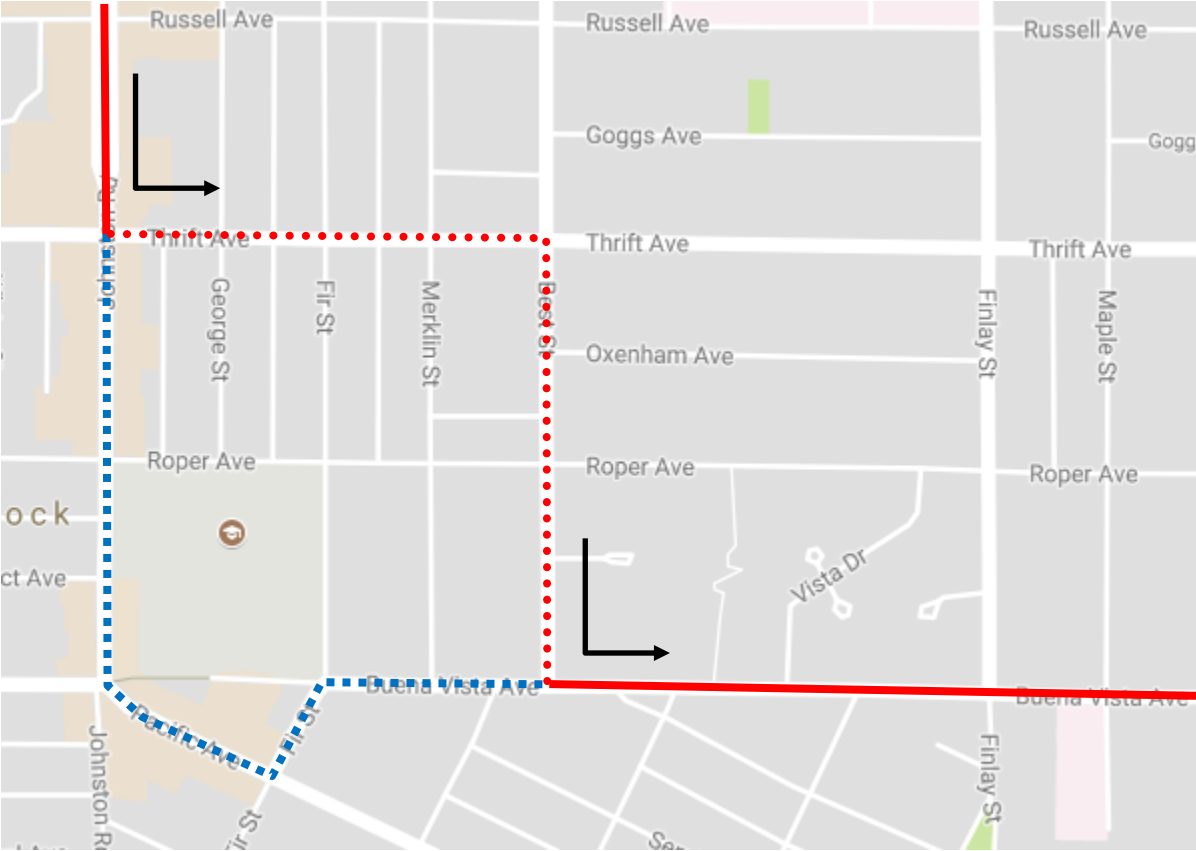

Remembrance Day Detour Map

363 Southpoint: Regular route to Johnson and Thrift, then Thrift, Best, Buena Vista resume regular route.

Regular route	
Portion missed	
Detour portion	