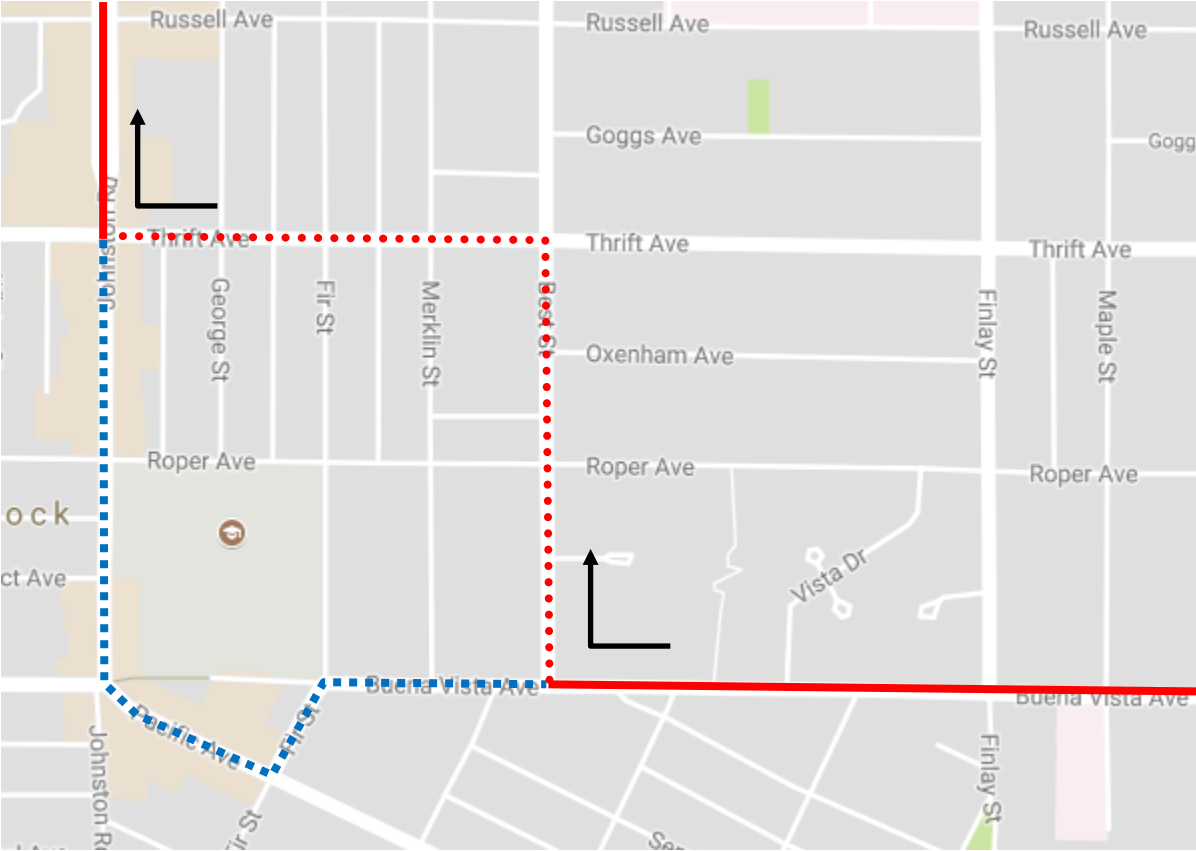

Remembrance Day Detour Map

363 Peace Arch: Regular route to Buena Vista and Best, via Best, Thrift, Johnson, resume regular route.

Regular route	
Portion missed	
Detour portion	