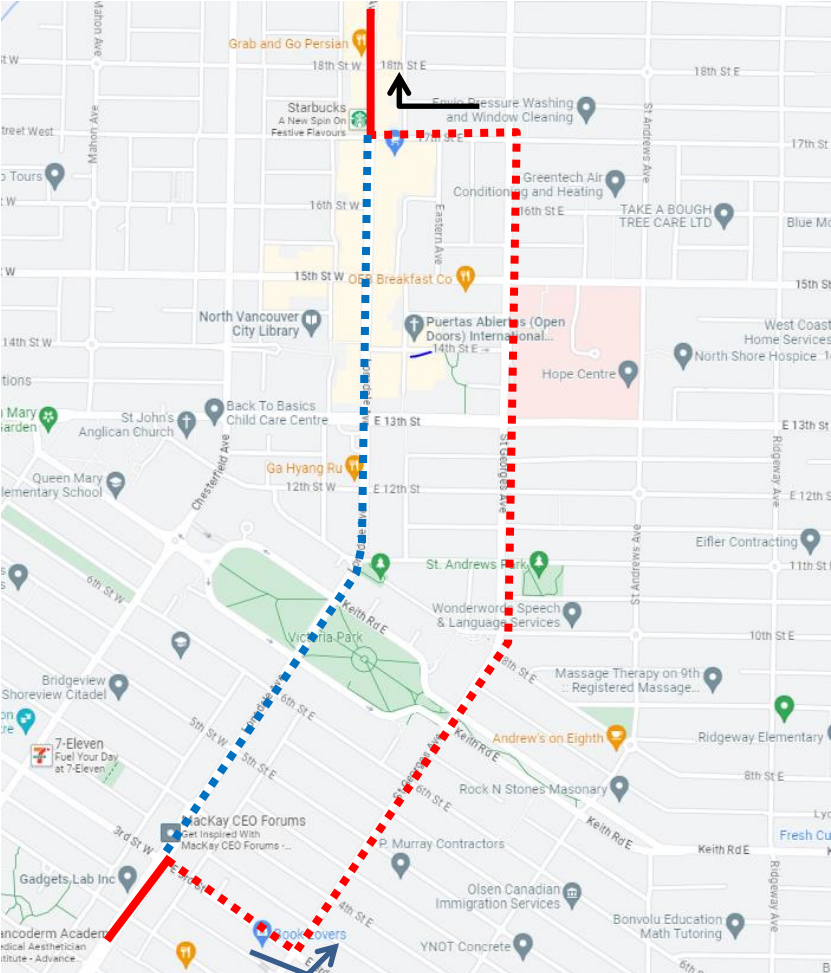

# Remembrance Day Detour Map

**229 Lynn Valley:** Regular route to Lonsdale Ave and 3 St, then via 3 St, St Georges, 17 St, Lonsdale Ave resume regular route.

|                |  |
|----------------|--|
| Regular route  |  |
| Portion missed |  |
| Detour portion |  |