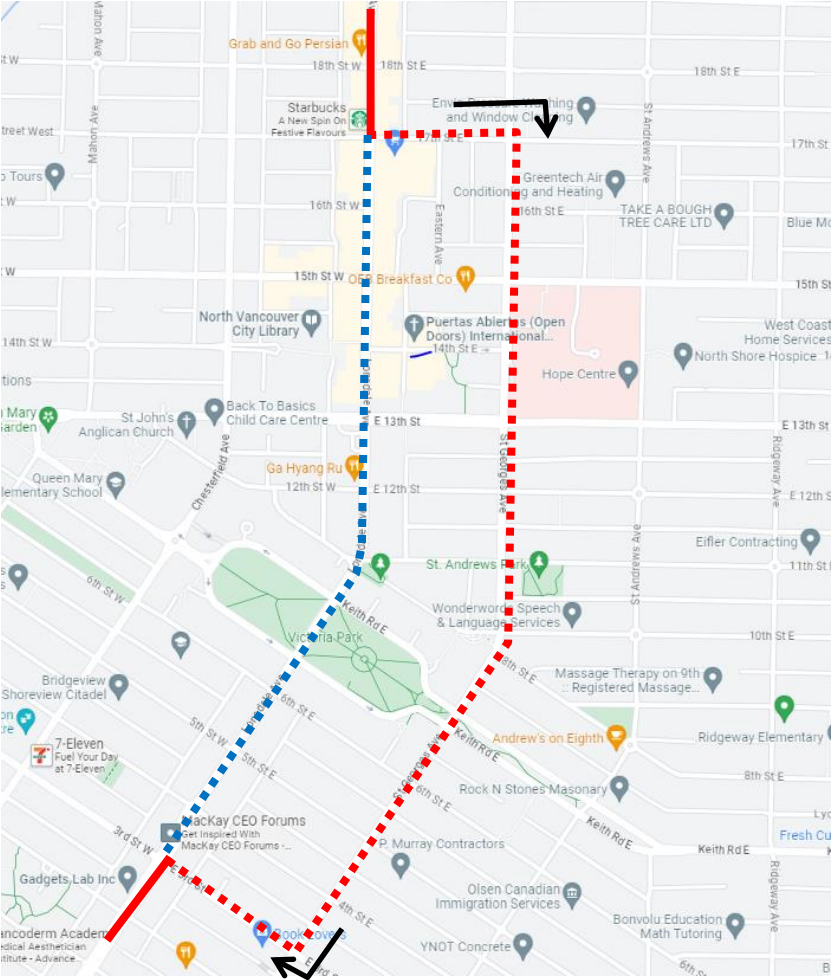

# Remembrance Day Detour Map

**229 Lonsdale Quay:** Regular route to Lonsdale Ave and 17 St, then via 17 St, St Georges, 3 St, Lonsdale Ave resume regular route.

Regular route	
Portion missed	
Detour portion	