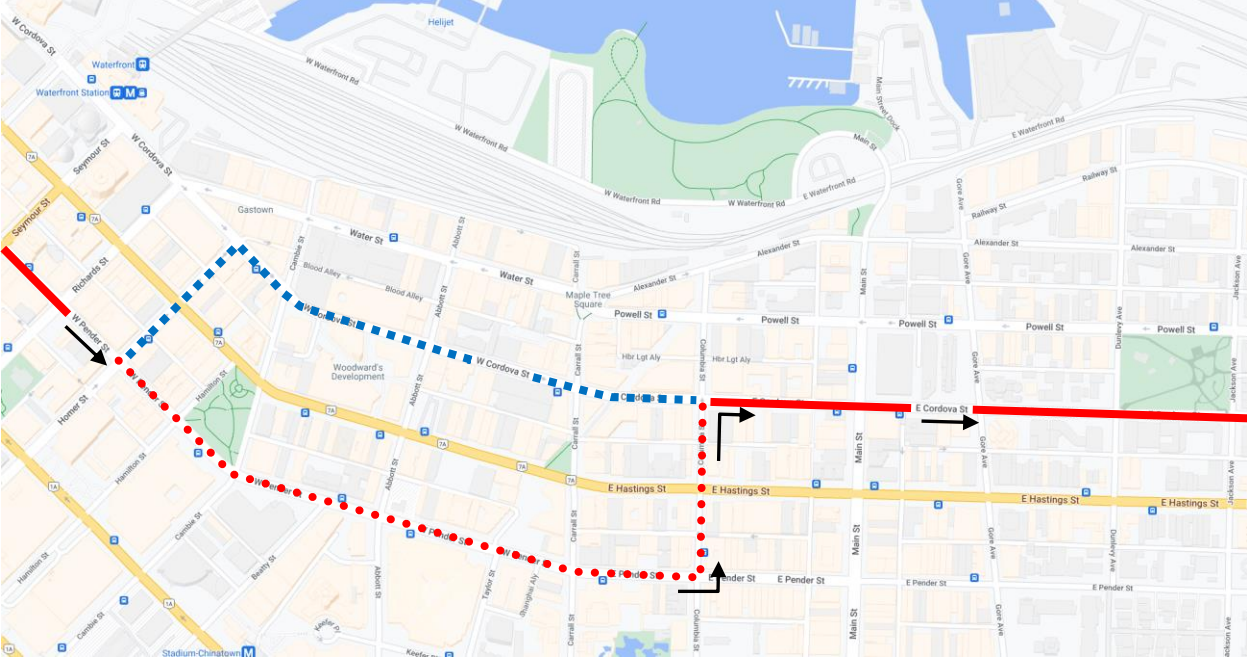

Remembrance Day Detour Map

210 Upper Lynn Valley: Regular route to W Pender St and Homer St, then continue W Pender, Columbia St, W Cordova St, resume regular route.

Regular route	
Portion missed	
Detour portion	